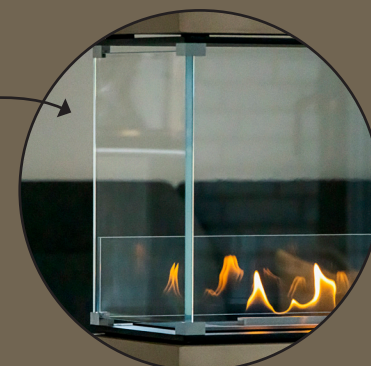

Example:

A custom-made Montreal with a manual burner, fitted within a comparatively narrow wall.

Decoflame App, allows you to:

- » Adjust the power of the flame, or the fine water particles when using the Hybrid Mist
- » Check the fuel consumption
- » Check the remaining run time
- » Check the fuel level, or the water level when using the Hybrid Mist
- » Switch on and off
- » Automatic Time-Off function

A remote control is included with all versions of the electronic fireplaces. It can be used instead of the app.

The remote control is easy to use, and offers basic functions: on/off and six levels.

For the Denver Basic burner, ECO-Wave is one of the levels.