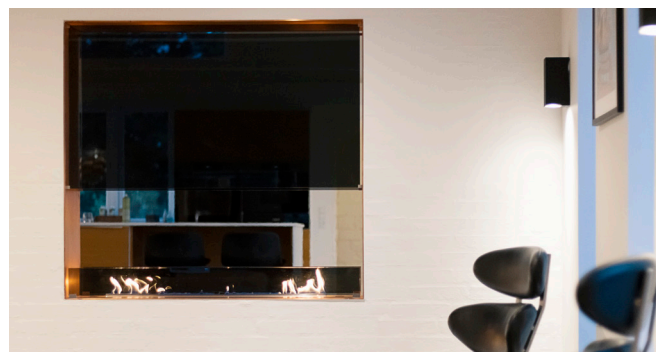

Montreal Vue

LxHxD	BIO BURNER	HYBRID MIST	MANUAL BIO BURNER
800x400x303mm	Denver Basic 720	Hybrid Mist 720	Manual 600mm
1000x400x303mm	Denver Basic 920	Hybrid Mist 920	Manual 800mm
1200x400x303mm	Denver Basic 1120	Hybrid Mist 1120	Manual 900mm