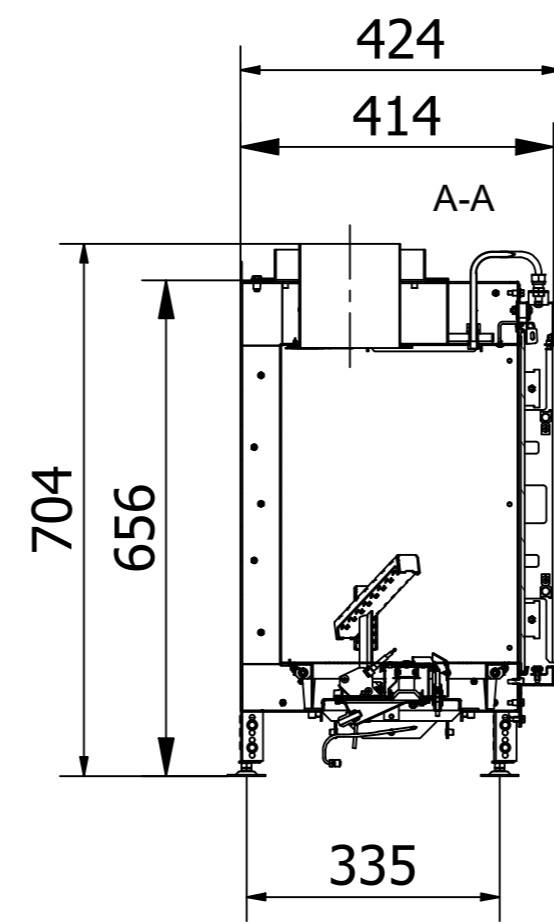

RAIS Visio Gas 160-45-32 LC-6541
Visio5_Dobbelt_LH_020720

Without frame

With frame