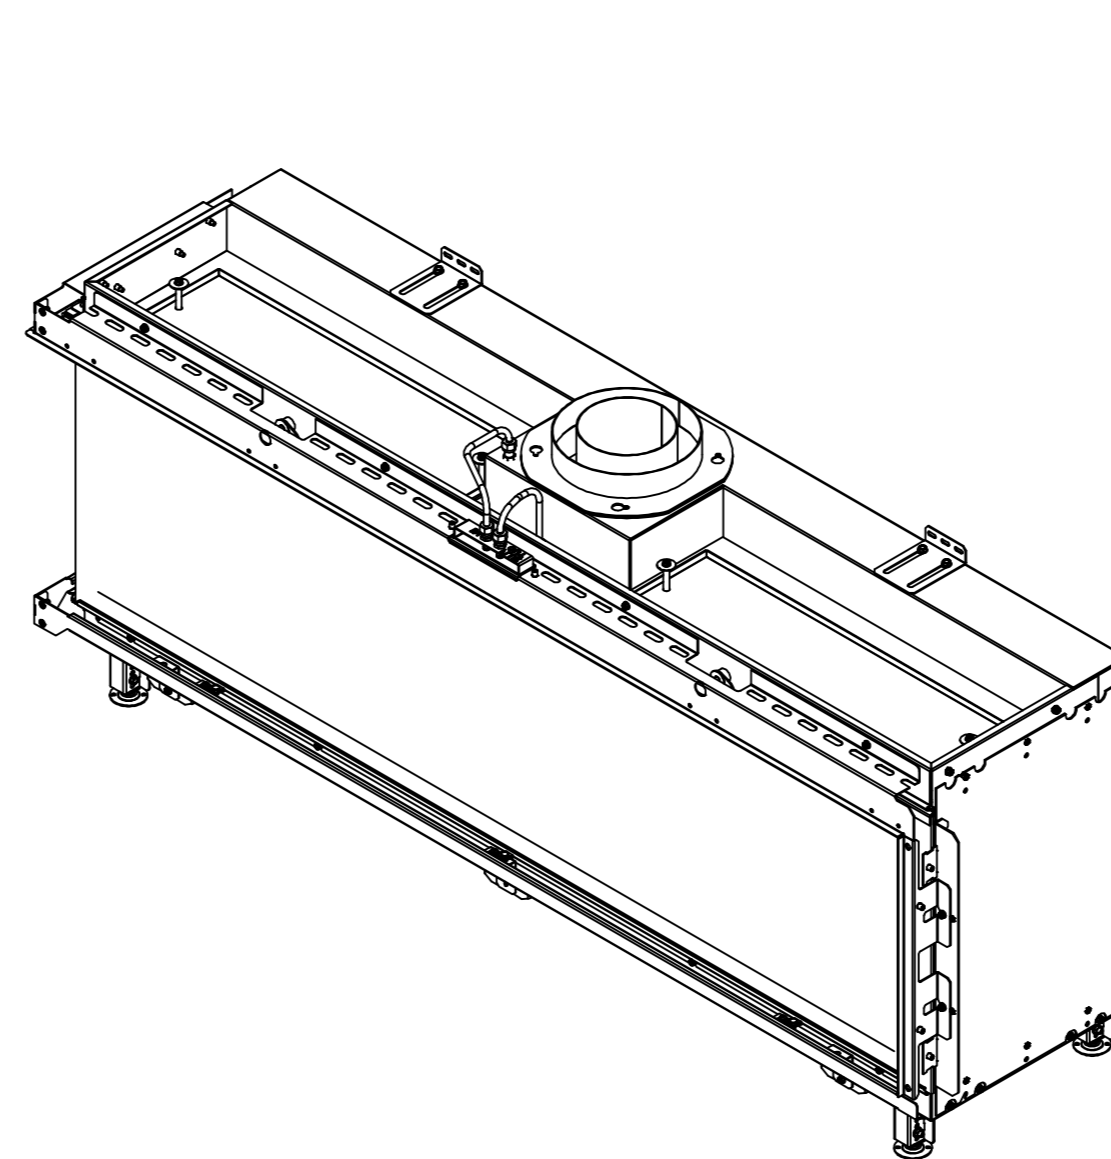

RAIS Visio Gas 160-45-32 LC-6541
Visio5_Dobbelt_LH_020720

Without frame

With frame