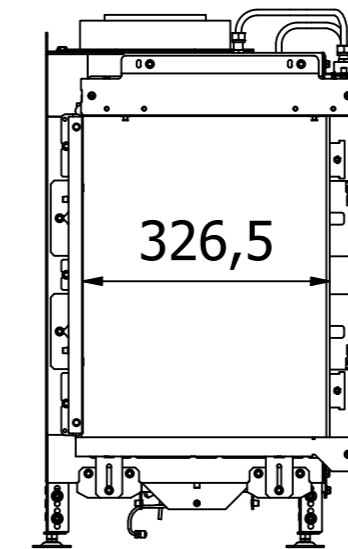

RAIS Visio Gas 160-45-32 LC-6541
Visio5_Dobbelt_LH_020720

Without frame

With frame