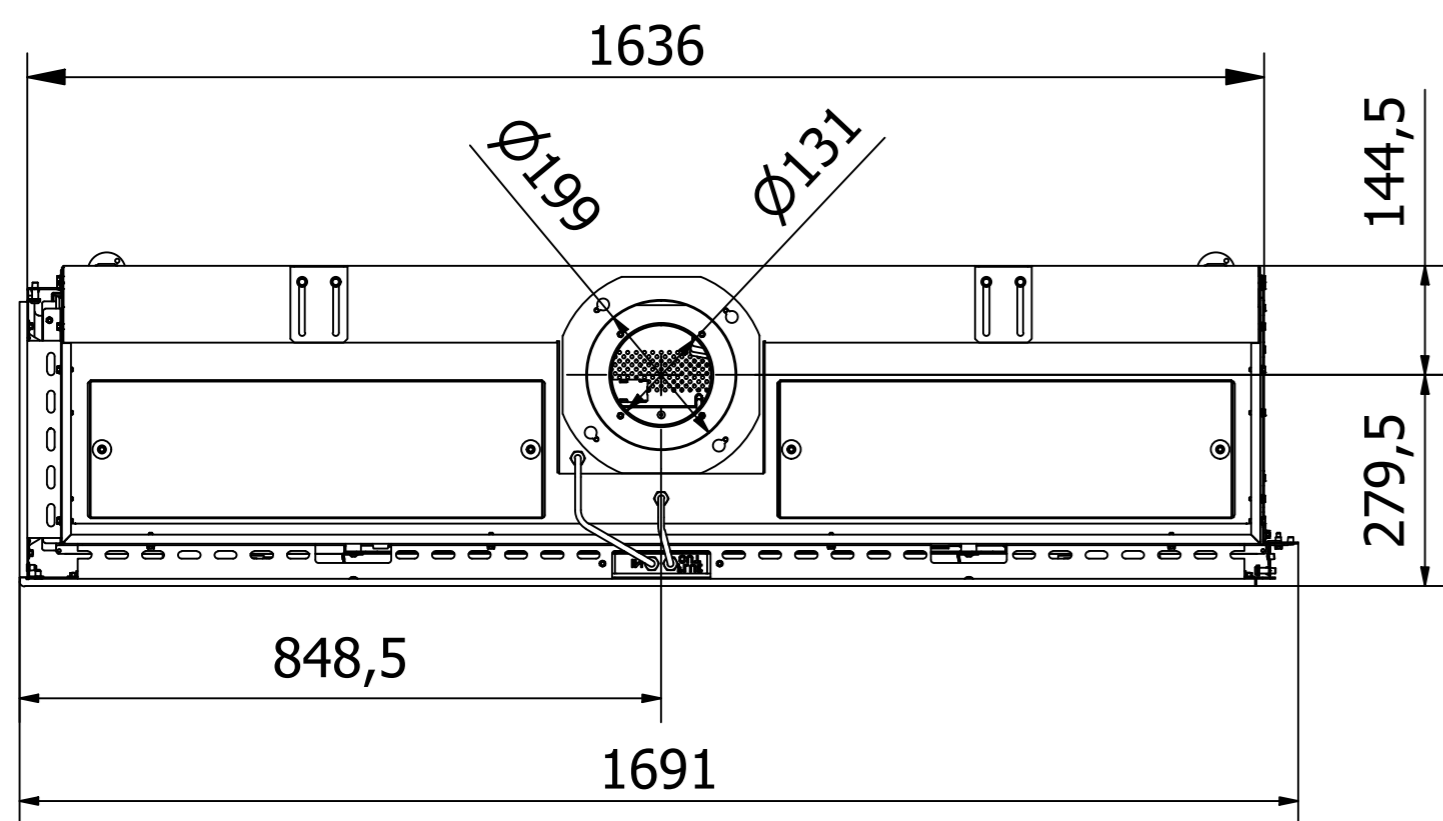

RAIS Visio Gas 160-45-32 LC-6541
Visio5_Dobbelt_LH_020720

Without frame

With frame