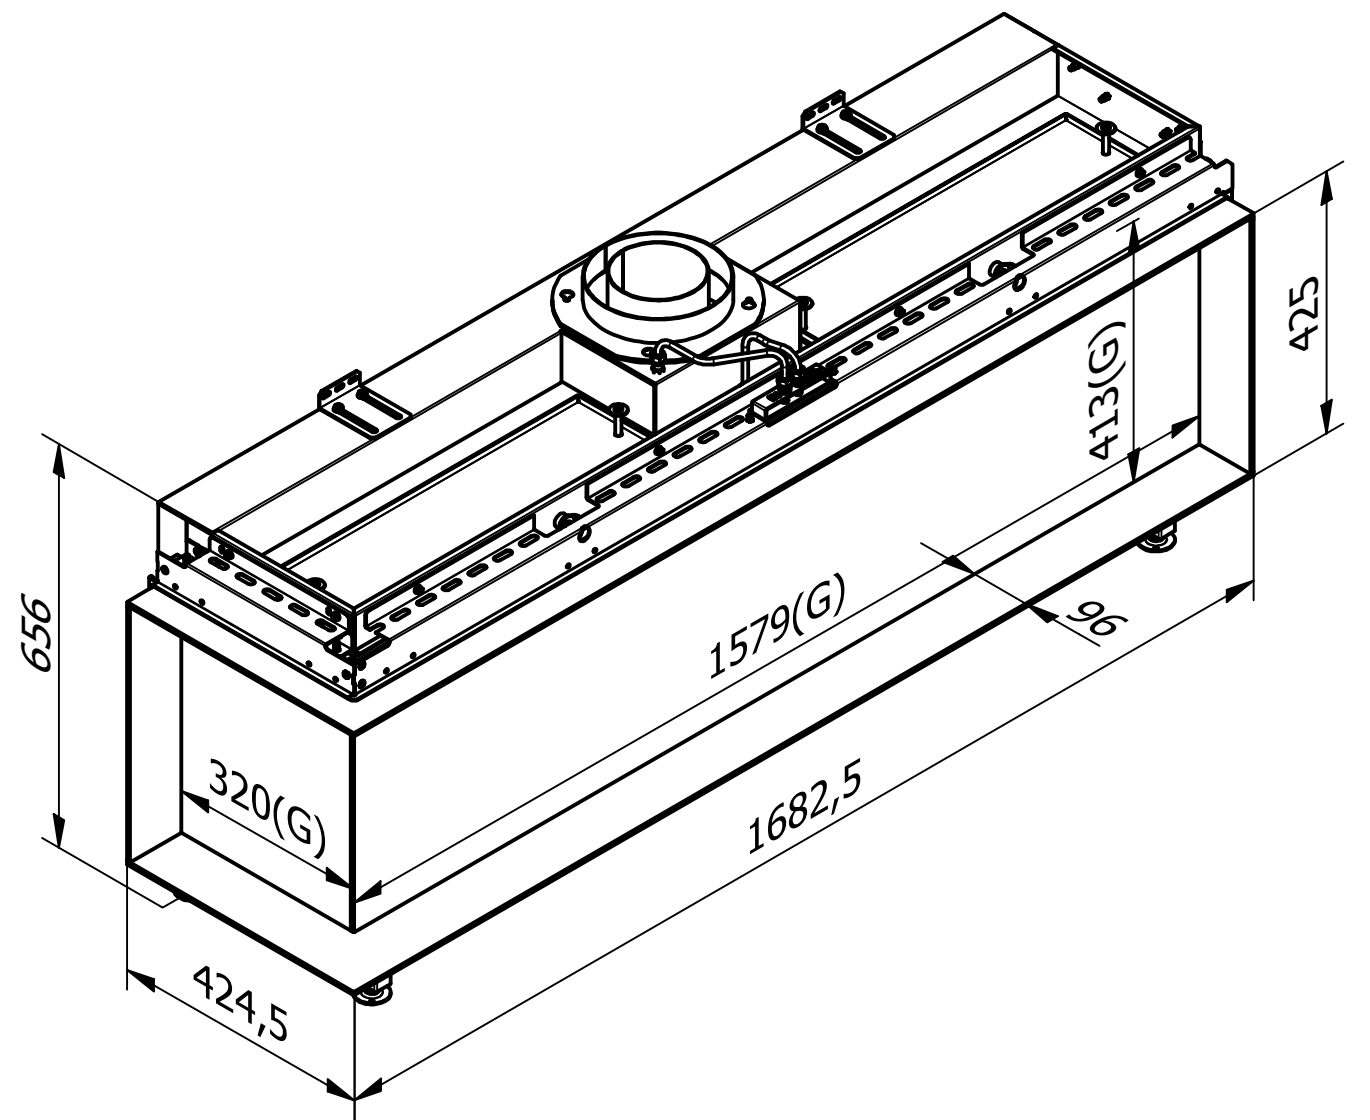

RAIS Visio Gas 160-45-32 LC-6541
Visio5_Dobbelt_LH_020720

Without frame

With frame