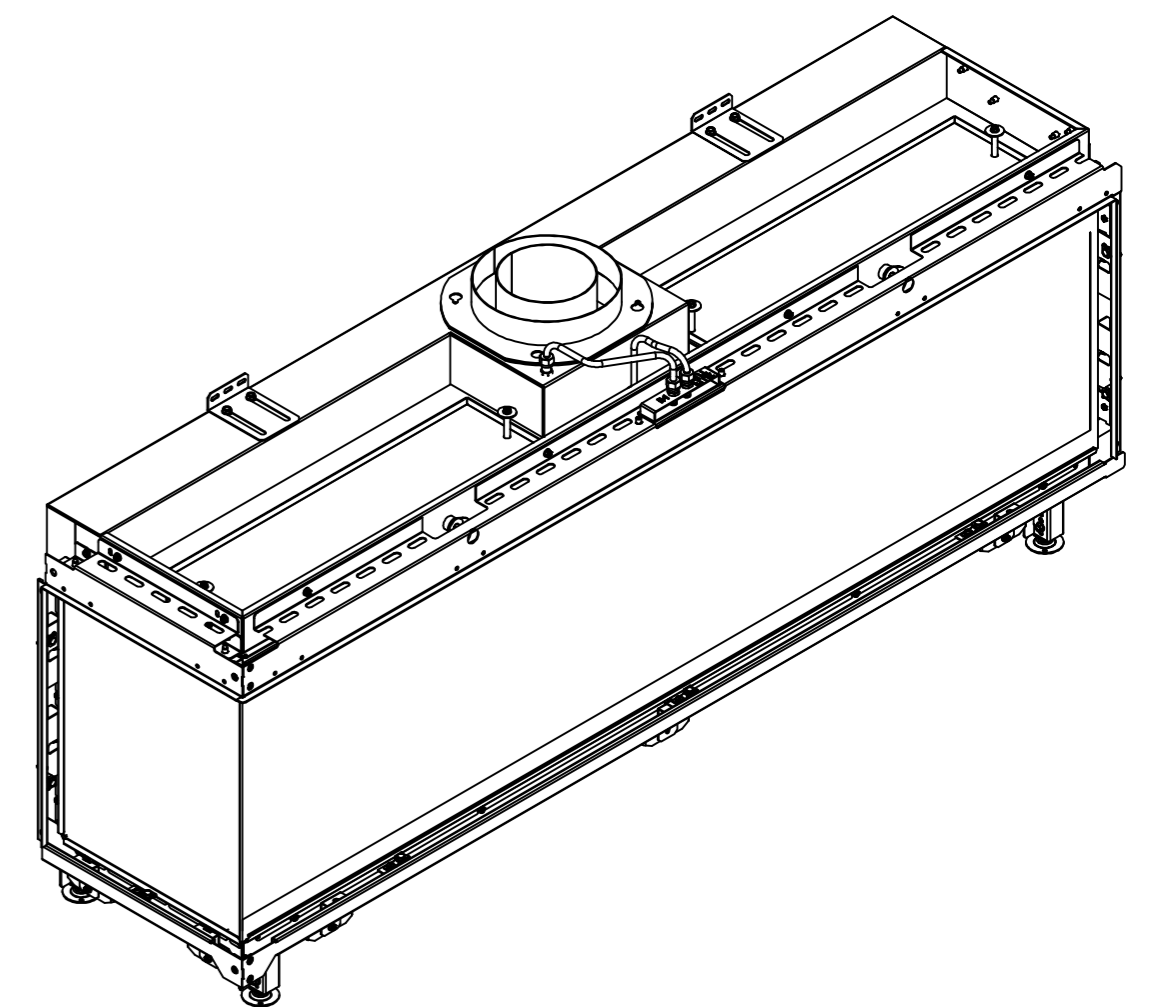

RAIS Visio Gas 160-45-32 LC-6541
Visio5_Dobbelt_LH_020720

Without frame

With frame