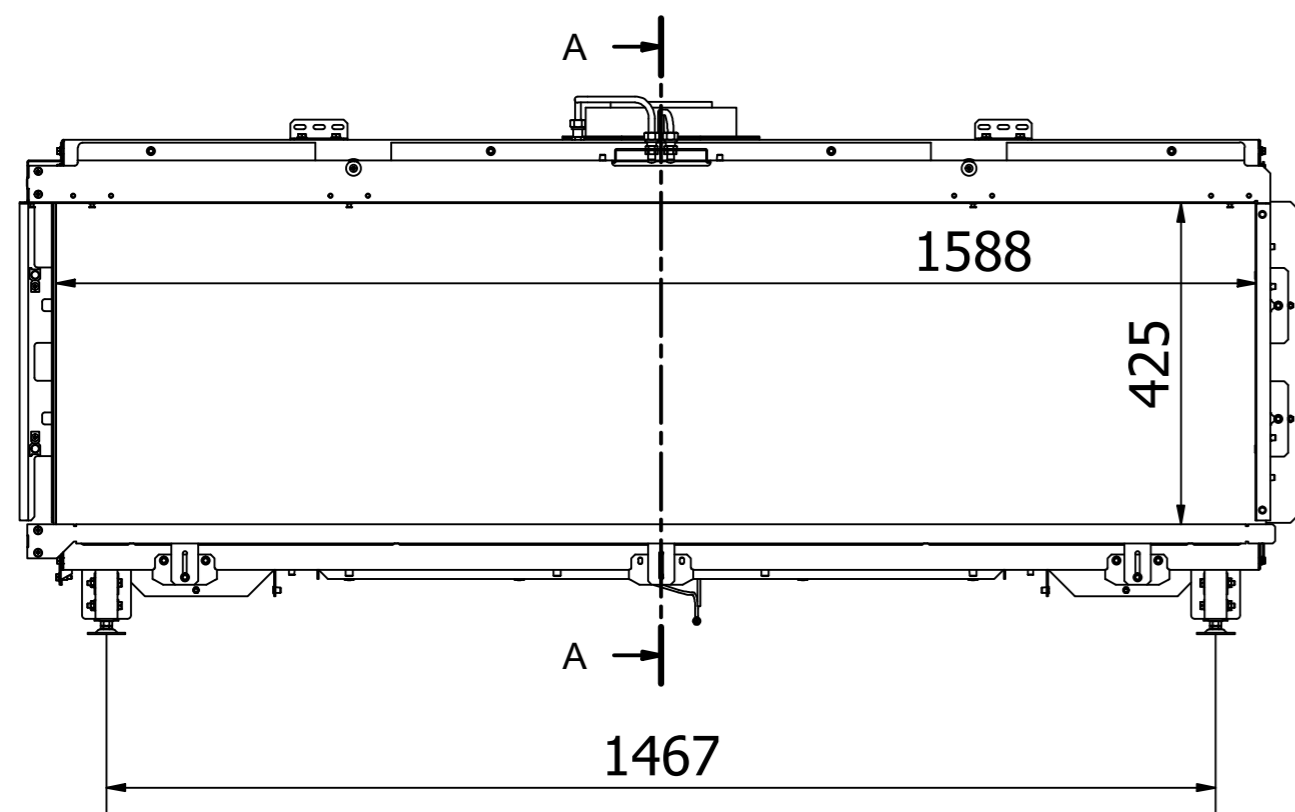

RAIS Visio Gas 160-45-32 LC-6541
Visio5_Dobbelt_LH_020720

Without frame

With frame