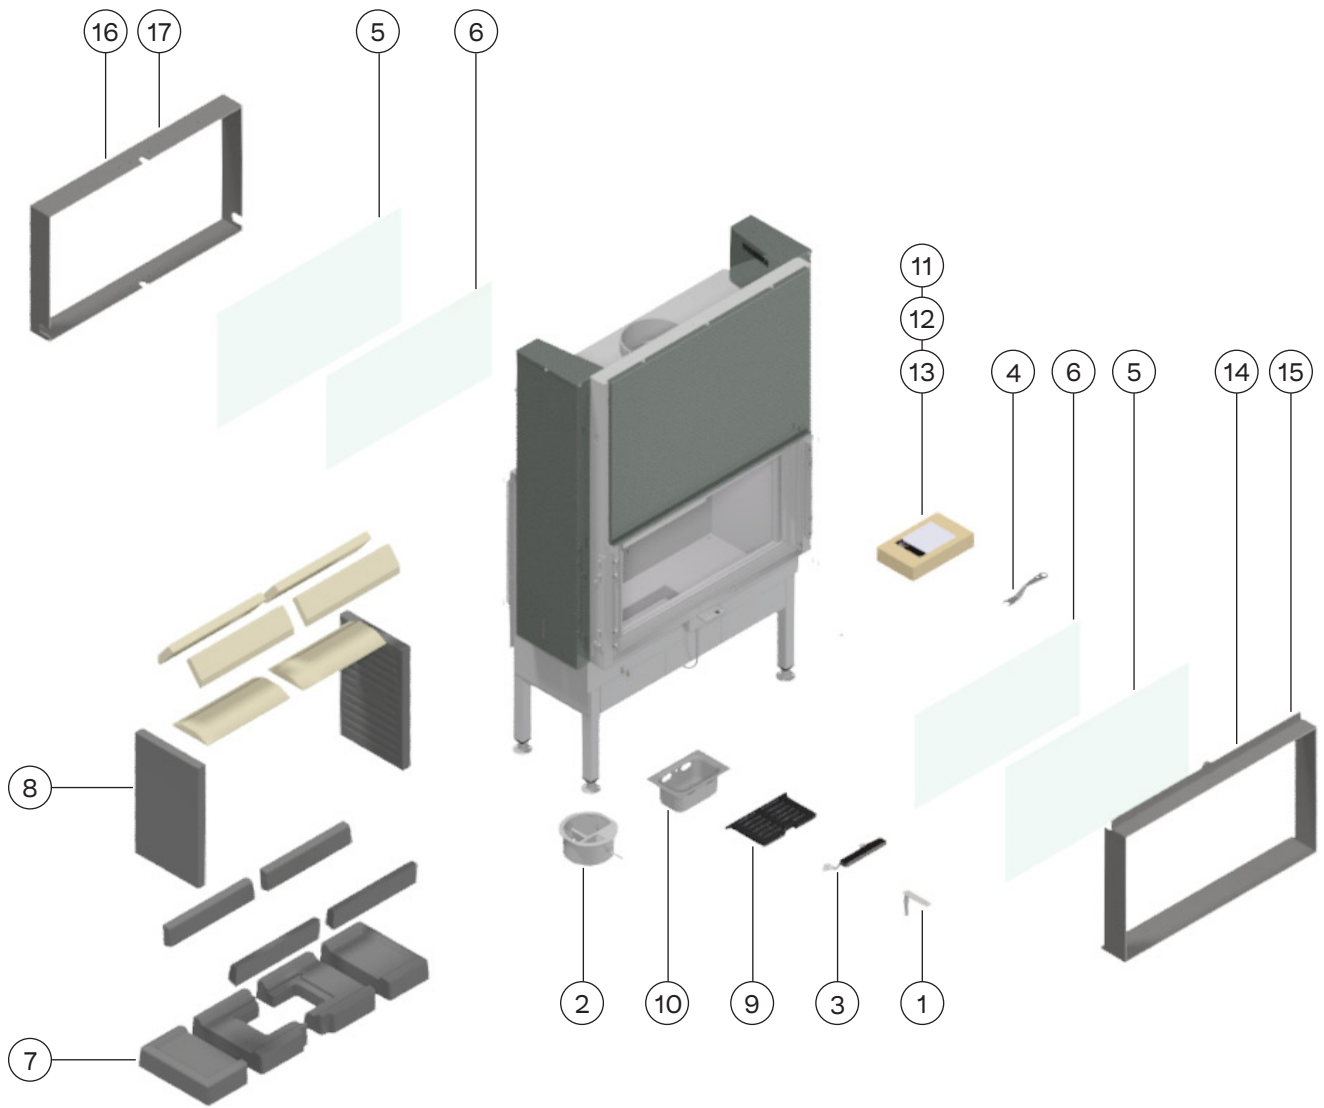

SPARE PARTS

If spare parts other than those recommended by RAIS are used, the warranty is void. All interchangeable parts can be purchased as spare parts from your RAIS/attika dealer.

Pos.	Quantity	Item no.	Description
1	1	1240905mon	Handel for air damper
2	1	1250990	Air damper - complete
3	1	125101533	Door handle
	1	125101890	
	1	125101780	
4	1	1242410	Cold handle
5	2	1255001	Front glass
6	2	1255002	Inner glass IR
7	1	1252200	Complete base stone Visio 2:1
8	1	1252210	Complete wall stone Visio 2:1
9	1	1254002	Grate Visio 2:1 / 220 x 150 x 10
10	1	1254001	Ash box
11	1	1255501	Visio 2:1 Gasket raise/lower
12	1	1255502	Visio 2:1 Gasket fixed door
13	1	1255503	Visio 2:1 Gasket Complete
14	1	125144090	Frame - door (Black)
15	1	125144080	Frame - door (Stainless steel)
16	1	125144190	Frame - fixed door (Black)
17	1	125144180	Frame - fixed door (Stainless steel)

SPARE PARTS DRAWING