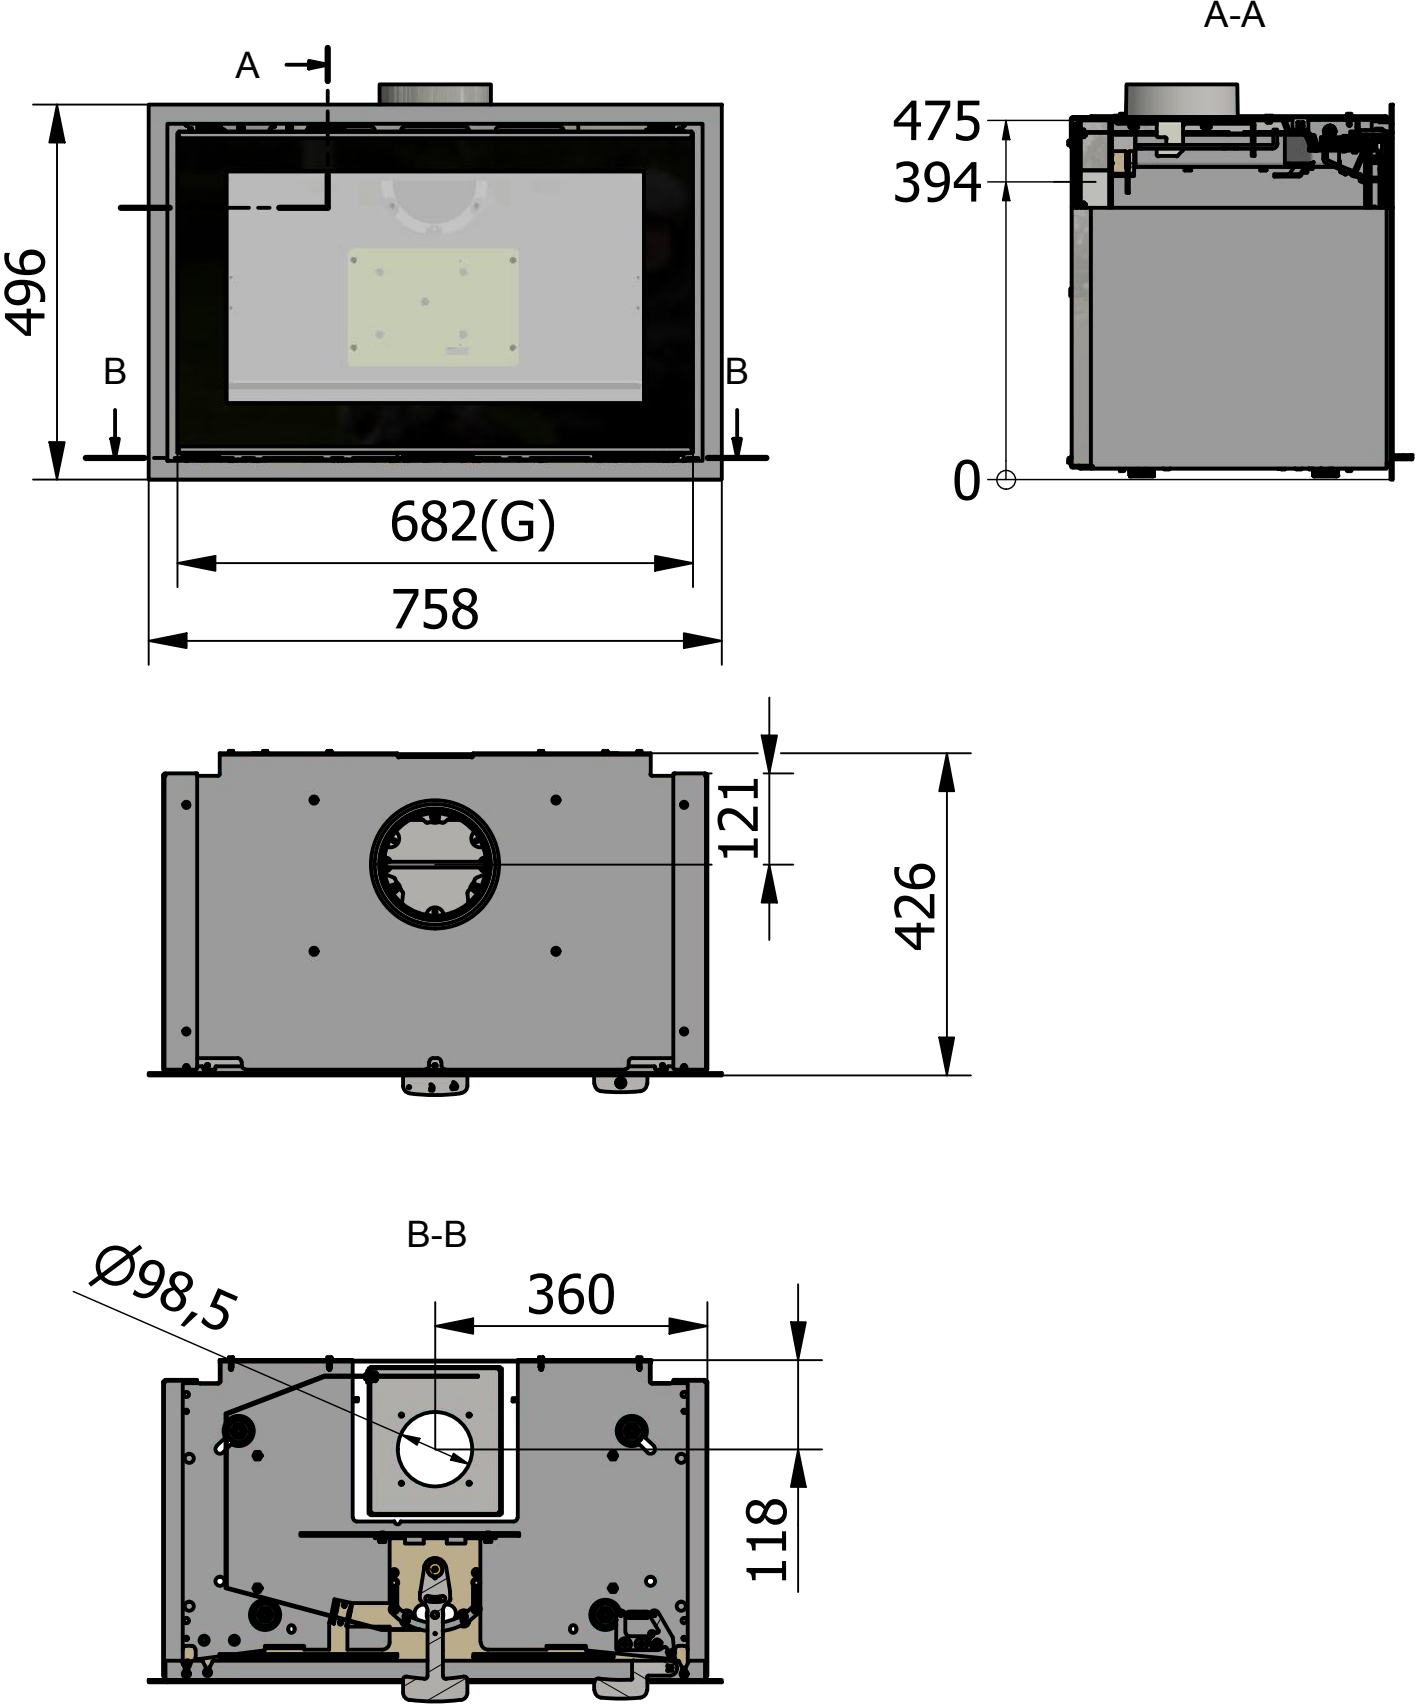

Rais 500 - Front model Glass

17-0101-6402

Rais 500 - Front model Classic

17-0121-6402