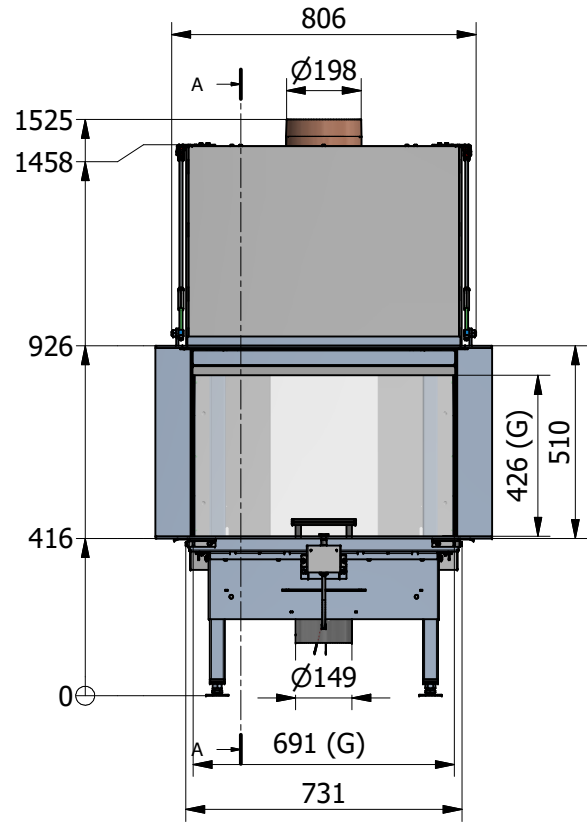

Visio Uniq - With Frame  
1276402  
Dimensional drawing  
27-01-2022

### Back outlet