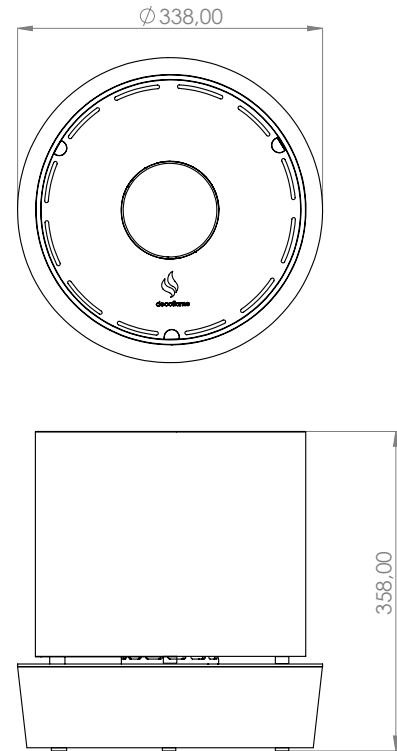

TECHNICAL INFORMATION

Capacity: 1.7 L
 Burning time: Up to 6 hours
 Nominal Output: 1.5 kW/h
 Net weight: 12.7 kg
 Burner: Manual
 Materials: Burner: Stainless steel
 8mm hardened glass
 Finish: See info
 Fuel: Bioethanol at 96.5 - 97.5%

TECHNICAL INFORMATION

Capacity:	2.3 L
Burning time:	Up to 6 hours
Nominal Output:	2.1 kW/h
Net weight:	7.5 kg
Burner:	Manual
Materials:	Burner: Stainless steel 8mm hardened glass
Finish:	See info
Fuel:	Bioethanol at 96.5 - 97.5%