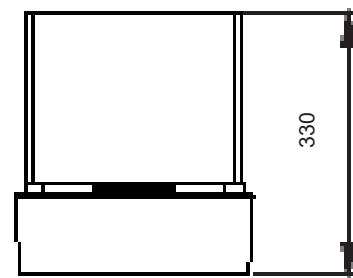

TECHNICAL INFORMATION

Capacity: 1.7 L
Burning time: Up to 6 hours
Nominal Output: 1.5 kW/h
Net weight: 12.7 kg
Burner: Manual
Materials: Burner: Stainless steel
8mm hardened glass
Finish: See info
Fuel: Bioethanol at 96.5 - 97.5%

FEATURES

- No chimney required
- No smoke, ash or soot
- Manual burner
- Safety chamber
- Easy to relocate

ACCESSORIES

Shutter tool / Lid

STANDARD FINISH

GLASS	clear	smoked	clear
BASE	white	black	white
TOP-PLATE	grey	black	white

OPTIONAL FINISH - ASK FOR MORE INFO

BIOETHANOL

For use and information about bioethanol, please visit: decoflame.com.
Please be aware that bioethanol is essential to a proper use and guarantee of your product.