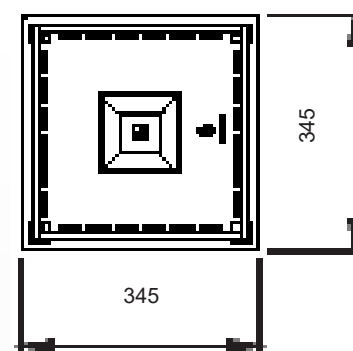

TECHNICAL INFORMATION

Capacity: 1.7 L
Burning time: Up to 6 hours
Nominal Output: 1.5 kW/h
Net weight: 12.7 kg
Burner: Manual
Materials: Burner: Stainless steel
8mm hardened glass
Finish: See info
Fuel: Bioethanol at 96.5 - 97.5%

FEATURES

- No chimney required
- No smoke, ash or soot
- Manual burner
- Safety chamber
- Easy to relocate

ACCESSORIES

Shutter tool / Lid

STANDARD FINISH

GLASS	clear	smoked	clear
BASE	white	black	white
TOP-PLATE	grey	black	white

OPTIONAL FINISH - ASK FOR MORE INFO

BIOETHANOL

For use and information about bioethanol, please visit: decoflame.com.
Please be aware that bioethanol is essential to a proper use and guarantee of your product.