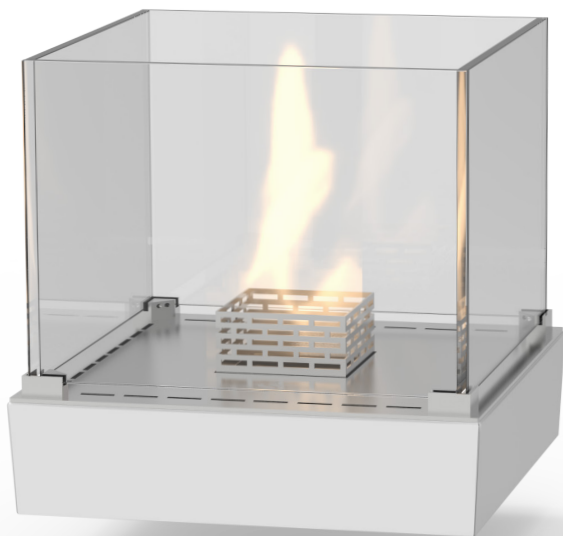

TECHNICAL INFORMATION

Capacity: 1.3 L
 Burning time: Up to 6 hours
 Nominal Output: 1.2 kW/h
 Net weight: 7.5 kg
 Burner: Manual
 Materials: Burner: Stainless steel
 8mm hardened glass
 Finish: See info
 Fuel: Bioethanol at 96.5 - 97.5%

FEATURES

- No chimney required
- No smoke, ash or soot
- Manual burner
- Safety chamber
- Easy to relocate

ACCESSORIES

Shutter tool / Lid

STANDARD FINISH

GLASS	clear	smoked	clear
BASE	white	black	white
TOP-PLATE	black	white	

TECHNICAL INFORMATION

Capacity: 1.7 L
 Burning time: Up to 6 hours
 Nominal Output: 1.5 kW/h
 Net weight: 12.7 kg
 Burner: Manual
 Materials: Burner: Stainless steel
 8mm hardened glass
 Finish: See info
 Fuel: Bioethanol at 96.5 - 97.5%

TECHNICAL INFORMATION

Capacity:	2.3 L
Burning time:	Up to 6 hours
Nominal Output:	2.1 kW/h
Net weight:	7.5 kg
Burner:	Manual
Materials:	Burner: Stainless steel 8mm hardened glass
Finish:	See info
Fuel:	Bioethanol at 96.5 - 97.5%