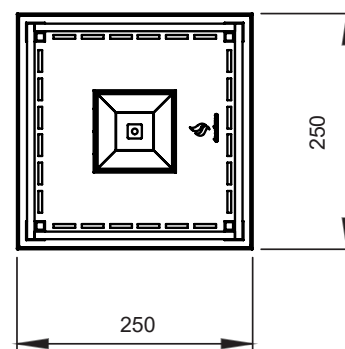

NICE LOUNGE TABLE TOP™

The decoflame® Nice Table Top™ Series is a serie of beautiful freestanding table-top models in 3 sizes and varoius finishes.

These models can be places on any level surface in- and outdoors and are perfect for both the terrace but also indoors in the large kitchen-dining room, living room or bathroom.

The decoflame burner is made of brushed stainless steel and is surrounded by a tempered glass.

STANDARD FINISH

OPTIONAL FINISH

TECHNICAL INFORMATION

Capacity:	1,3 L
Burning time:	Up to 6 hours
Heat efficiency:	1,2 kW/h
Net weight:	7,5 kg
Burner:	Manual
Materials:	Burner: Stainless steel 8mm hardened glass
Finish:	Powder coated white
Optional finish:	Polished or brushed stainless steel, polished or brushed brass and copper Any RAL color
Fuel:	Bioethanol at 96,5 - 97,5%

FEATURES

- No chimney required
- No smoke, ash or soot
- Manual burner
- Safety chamber
- Easy to relocate

ACCESSORIES

- Shutter tool / Sponge / Lid

BIOETHANOL

For use and information about bioethanol, please visit our webiste decoflame.com.
(Please be aware that bioethanol is essential to a proper use and gurantee of your product).