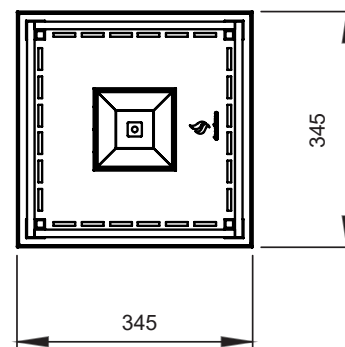

NICE TOWER TABLE TOP™

The decoflame® Nice Table Top™ Series is a series of beautiful freestanding table-top models in 3 sizes and various finishes.

These models can be placed on any level surface in- and outdoors and are perfect for both the terrace but also indoors in the large kitchen-dining room, living room or bathroom.

The decoflame burner is made of brushed stainless steel and is surrounded by a tempered glass.

STANDARD FINISH

OPTIONAL FINISH

TECHNICAL INFORMATION

Capacity:	1,7 L
Burning time:	Up to 6 hours
Heat efficiency:	1,5 kW/h
Net weight:	12,7 kg
Burner:	Manual
Materials:	Burner: Stainless steel 8mm hardened glass
Finish:	Powder coated white
Optional finish:	Polished or brushed stainless steel, polished or brushed brass and copper Any RAL color
Fuel:	Bioethanol at 96,5 - 97,5%

FEATURES

- No chimney required
- No smoke, ash or soot
- Manual burner
- Safety chamber
- Easy to relocate

ACCESSORIES

- Shutter tool / Sponge / Lid

BIOETHANOL

For use and information about bioethanol, please visit our website decoflame.com.
(Please be aware that bioethanol is essential to a proper use and guarantee of your product).