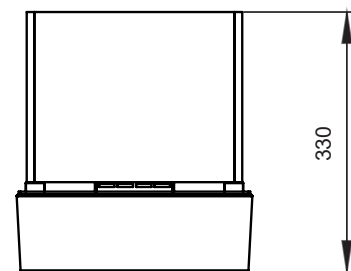

NICE TOWER TABLE TOP™

The decoflame® Nice Table Top™ Series is a series of beautiful freestanding table-top models in 3 sizes and various finishes.

These models can be placed on any level surface in- and outdoors and are perfect for both the terrace but also indoors in the large kitchen-dining room, living room or bathroom.

The decoflame burner is made of brushed stainless steel and is surrounded by a tempered glass.

STANDARD FINISH

OPTIONAL FINISH

TECHNICAL INFORMATION

Capacity:	1,7 L
Burning time:	Up to 6 hours
Heat efficiency:	1,5 kW/h
Net weight:	12,7 kg
Burner:	Manual
Materials:	Burner: Stainless steel 8mm hardened glass
Finish:	Powder coated white
Optional finish:	Polished or brushed stainless steel, polished or brushed brass and copper Any RAL color
Fuel:	Bioethanol at 96,5 - 97,5%

FEATURES

- No chimney required
- No smoke, ash or soot
- Manual burner
- Safety chamber
- Easy to relocate

ACCESSORIES

- Shutter tool / Sponge / Lid

BIOETHANOL

For use and information about bioethanol, please visit our website decoflame.com.
(Please be aware that bioethanol is essential to a proper use and guarantee of your product).