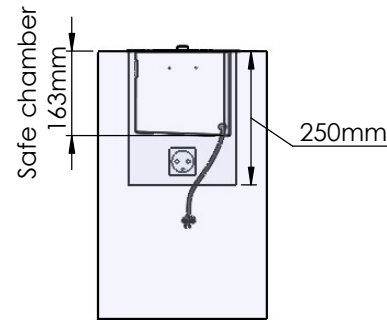

Glass solution 6

Wall cut-out dimensions

PRINCIPLE
82150

Denver F3
1020

Flame Tray 800mm
With Remote control, Tree flame levels

Dimensions in millimeters Page 1 / 1

Decoflame Aps
Vang Mark 2
9380 Vestbjerg
Denmark
Tlf: +45 9630 4800

bestilling@decoflame.dk

Order: -

Customer: -

REKV. NO.: -

Dato: -