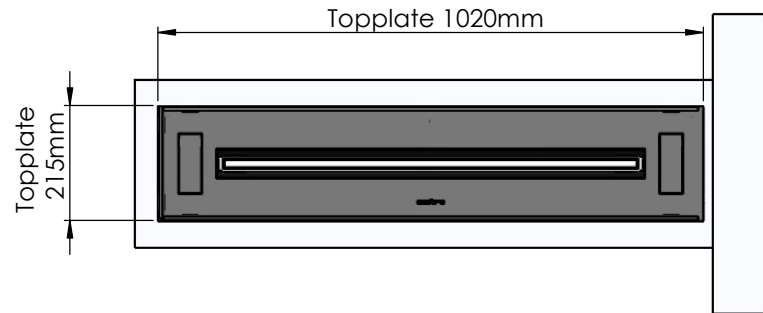

Glass solution 10