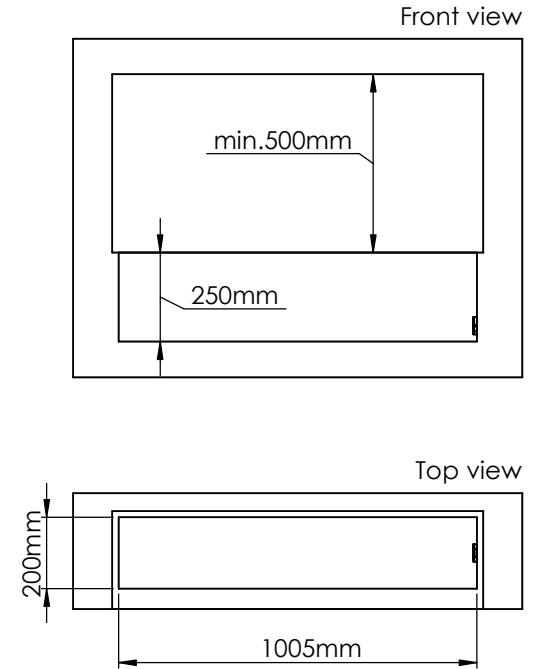

PRINCIPLE
82150

Denver F3
1020

Flame Tray 800mm
With Remote control, Tree flame levels
80mm high glass screen

Dimensions in millimeters Page 1 / 1

Decoflame Aps
Vang Mark 2
9380 Vestbjerg
Denmark
Tlf: +45 9630 4800

bestilling@decoflame.dk

Order: -

Customer: -

REKV. NO.: -

Date: -