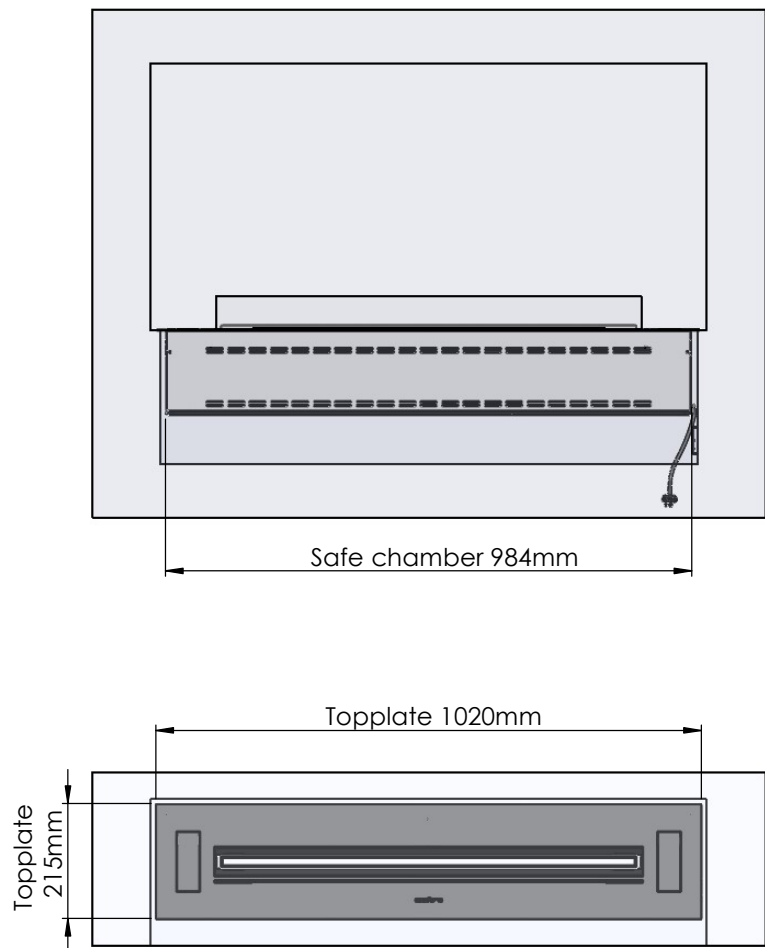

Glass solution 1