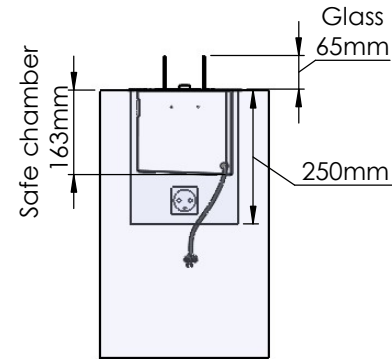

Glass solution 5

Wall cut-out dimensions

PRINCIPLE
82150

Denver F3
1020

Flame Tray 800mm

With Remote control, Tree flame levels

2x65mm high glass screen

Dimensions in millimeters Page 1 / 1

Decoflame Aps
Vang Mark 2
9380 Vestbjerg
Denmark
Tlf: +45 9630 4800

bestilling@decoflame.dk

Order: -

Customer: -

REKV. NO.: -

Date: -