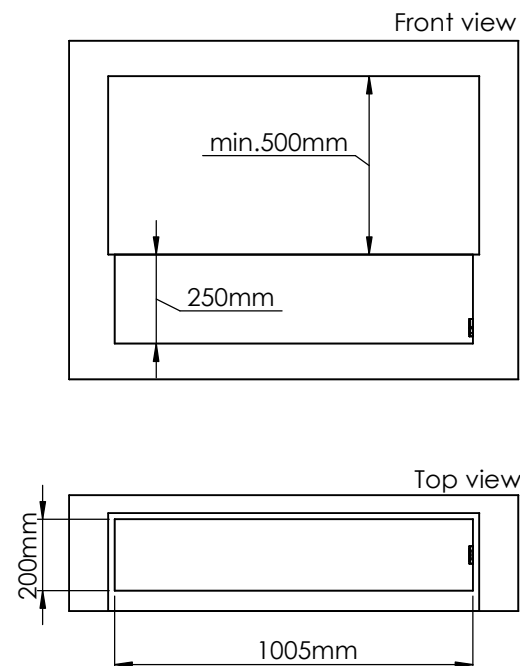

PRINCIPLE
82150

Denver F3
1020

Flame Tray 800mm
With Remote control, Tree flame levels
2x65mm high glass screen

Dimensions in millimeters Page 1 / 1

Decoflame Aps
Vang Mark 2
9380 Vestbjerg
Denmark
Tlf: +45 9630 4800

bestilling@decoflame.dk

Order: -

Customer: -

REKV. NO.: -

Date: -