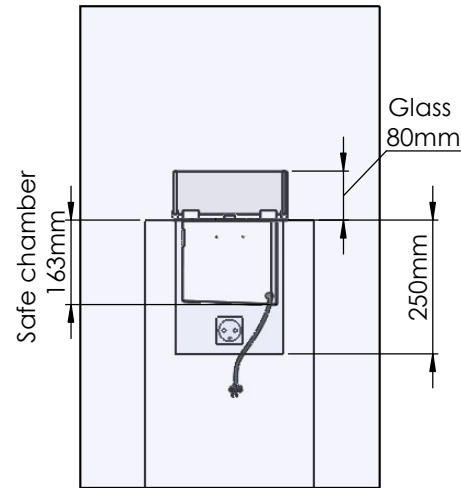

Glass solution 10