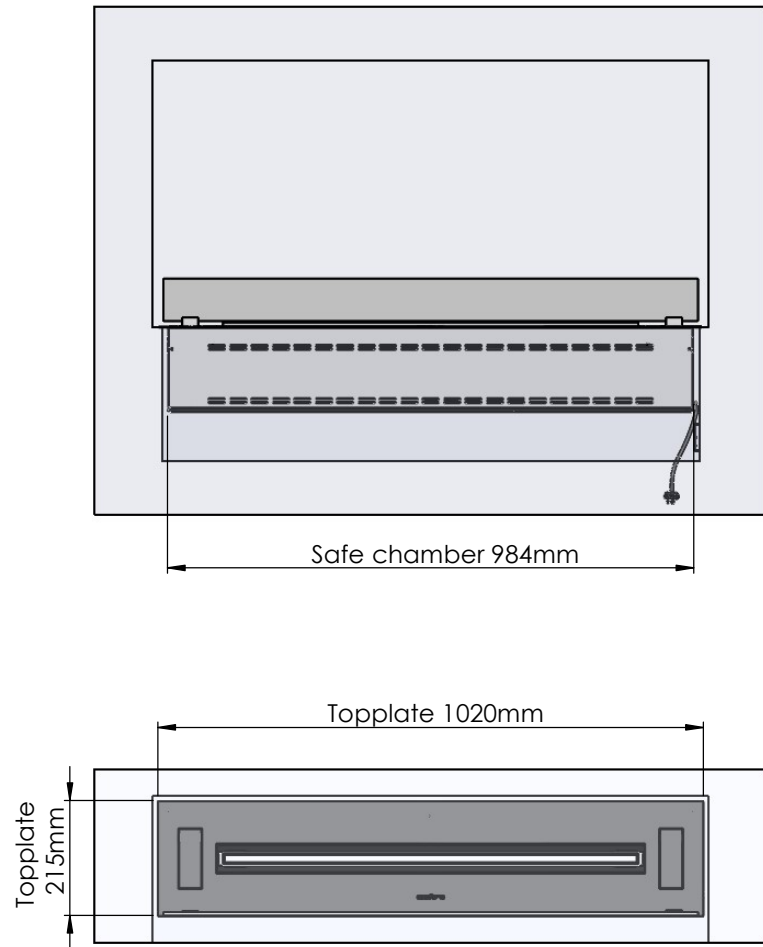

Glass solution 3

Wall cut-out dimensions