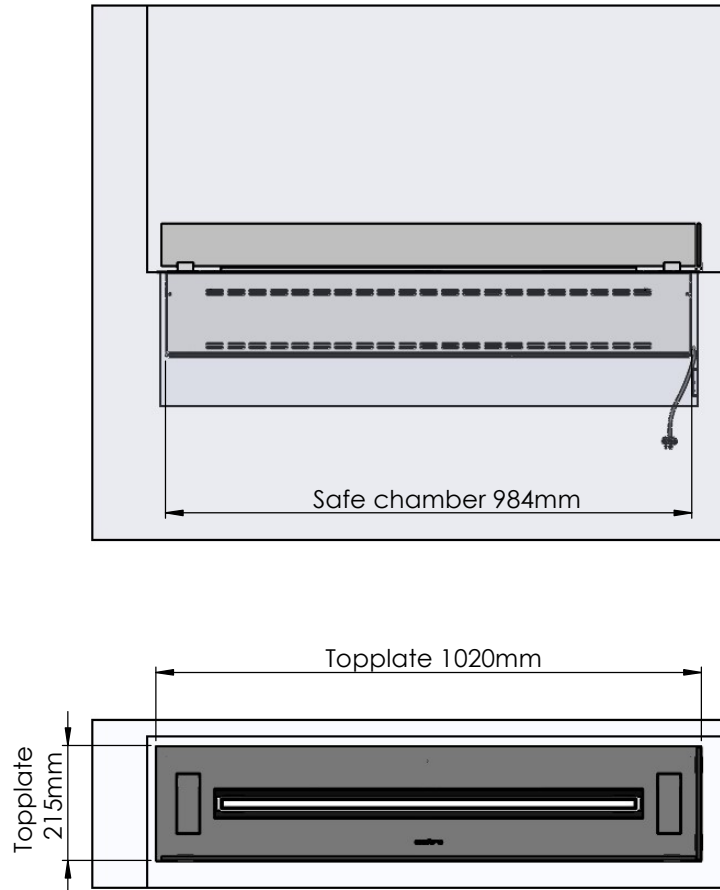

Glass solution 9