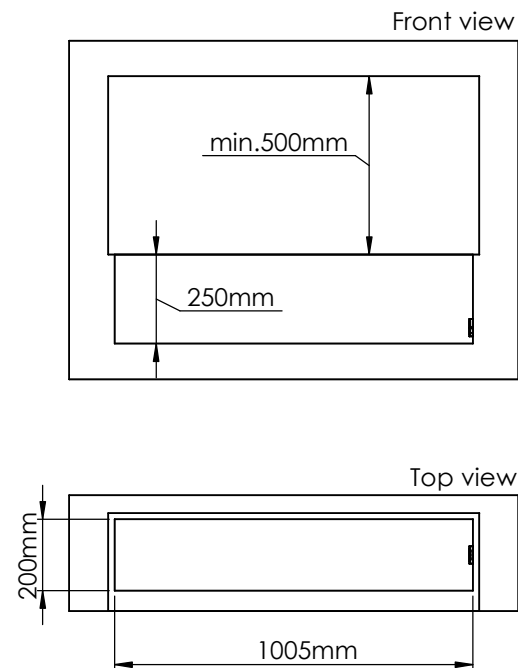

Wall cut-out dimensions

PRINCIPLE
82150

Denver F3
1020

Flame Tray 800mm
With Remote control, Tree flame levels
2x80mm high glass screen

Dimensions in millimeters Page 1 / 1

Decoflame Aps
Vang Mark 2
9380 Vestbjerg
Denmark
Tlf: +45 9630 4800

bestilling@decoflame.dk

Order: -

Customer: -

REKV. NO.: -

Date: -