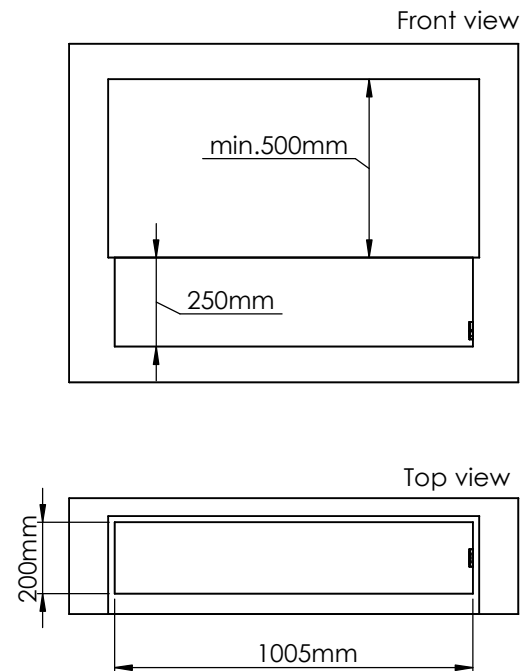

Wall cut-out dimensions

PRINCIPLE
82150

Denver F3
1020

Flame Tray 800mm
With Remote control, Tree flame levels
65mm high glass screen

Dimensions in millimeters Page 1 / 1

Decoflame ApS
Vang Mark 2
9380 Vestbjerg
Denmark
Tlf: +45 9630 4800

bestilling@decoflame.dk

Order: -

Customer: -

REKV. NO.: -

Date: -