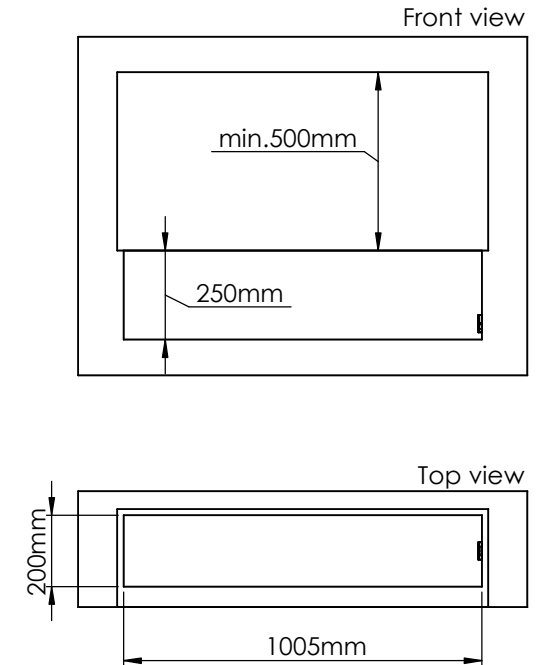

Glass solution 5

Wall cut-out dimensions

PRINCIPLE
82150

Denver F3
1020

Flame Tray 800mm

With Remote control, Tree flame levels

2x65mm high glass screen

Dimensions in millimeters Page 1 / 1

Decoflame Aps
Vang Mark 2
9380 Vestbjerg
Denmark
Tlf: +45 9630 4800

bestilling@decoflame.dk

Order: -

Customer: -

REKV. NO.: -

Date: -