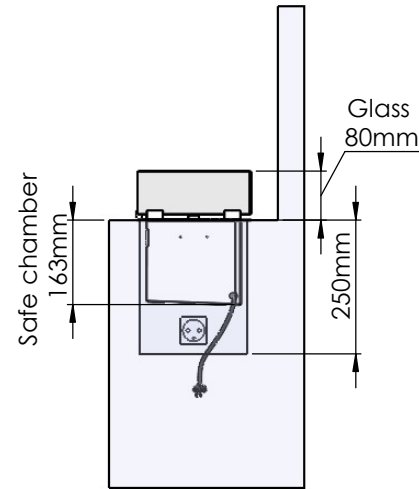

Glass solution 12