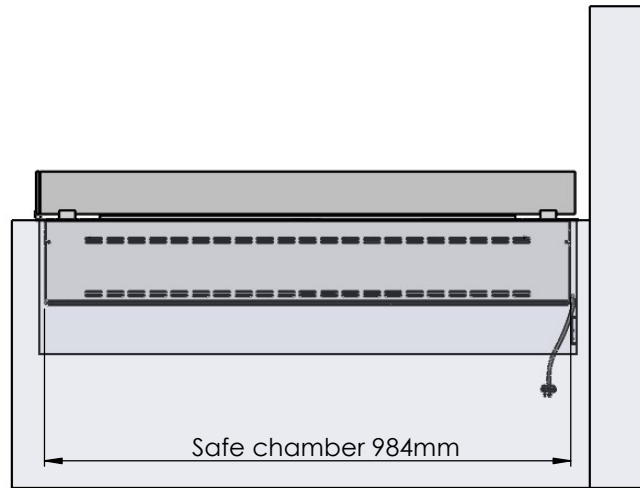

Glass solution 10