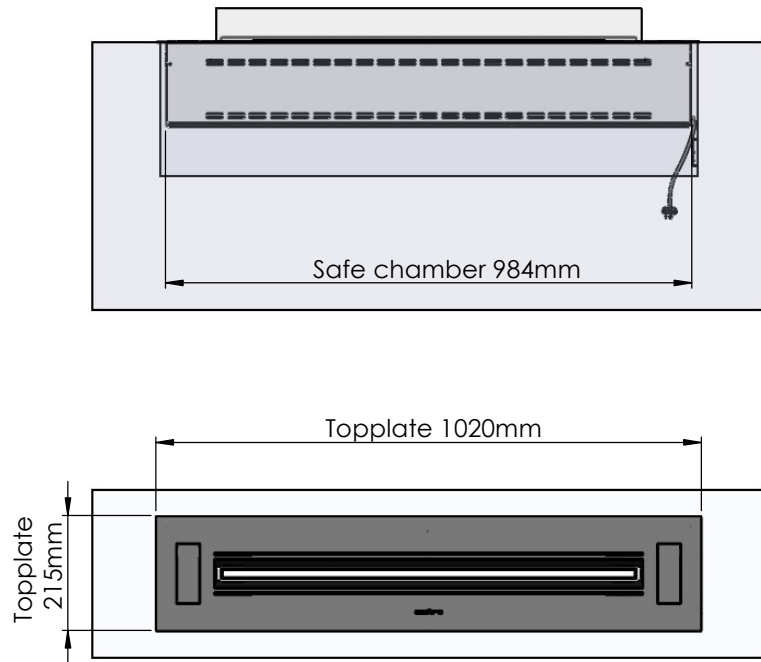

Glass solution 5

Wall cut-out dimensions

PRINCIPLE
82150

Denver F3
1020

Flame Tray 800mm

With Remote control, Tree flame levels

2x65mm high glass screen

Dimensions in millimeters Page 1 / 1

Decoflame Aps
Vang Mark 2
9380 Vestbjerg
Denmark
Tlf: +45 9630 4800

bestilling@decoflame.dk

Order: -

Customer: -

REKV. NO.: -

Date: -