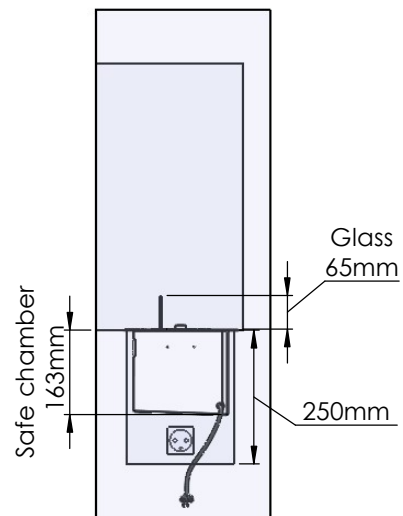

Glass solution 1