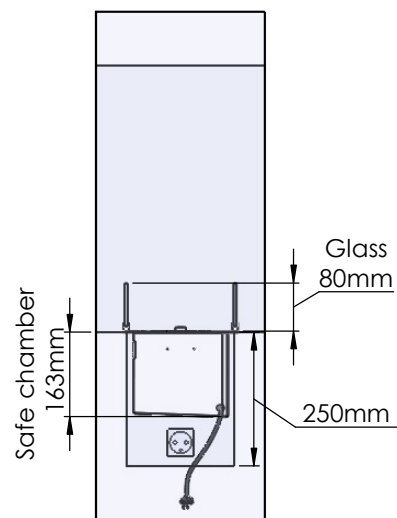

Glass solution 4