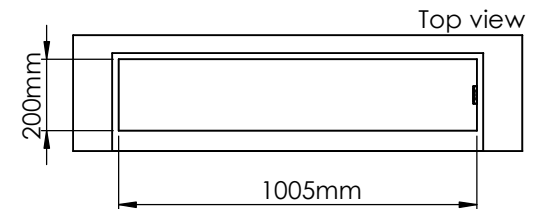

Wall cut-out dimensions

PRINCIPLE
82150

Denver F3
1020

Flame Tray 800mm

With Remote control, Tree flame levels

2x80mm high glass screen

Dimensions in millimeters Page 1 / 1

Decoflame Aps
Vang Mark 2
9380 Vestbjerg
Denmark
Tlf: +45 9630 4800

bestilling@decoflame.dk

Order: -

Customer: -

REKV. NO.: -

Date: -