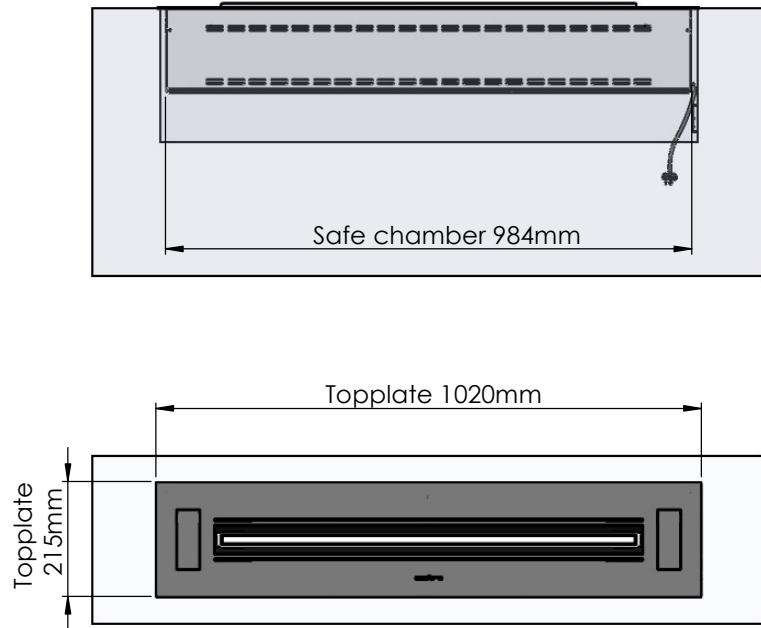

Glass solution 6

Wall cut-out dimensions

PRINCIPLE
82150

Denver F3
1020

Flame Tray 800mm
With Remote control, Tree flame levels

Dimensions in millimeters Page 1 / 1

Decoflame Aps
Vang Mark 2
9380 Vestbjerg
Denmark
Tlf: +45 9630 4800

bestilling@decoflame.dk

Order: -

Customer: -

REKV. NO.: -

Dato: -