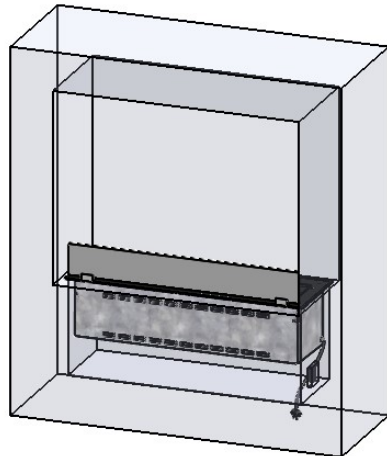

Glass solution 3
Glass 80mm high 6-10mm thick