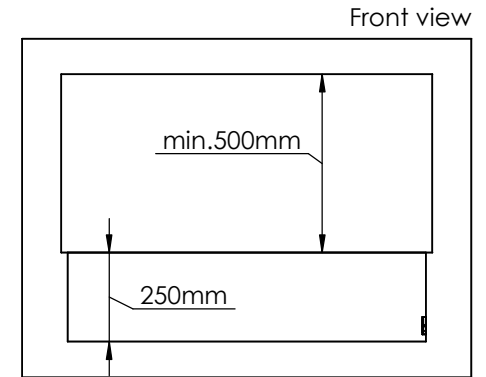

Wall cut-out dimensions

PRINCIPLE
82150

Denver F3
1020

Flame Tray 800mm

With Remote control, Tree flame levels

2x80mm high glass screen

Dimensions in millimeters Page 1 / 1

Decoflame Aps
Vang Mark 2
9380 Vestbjerg
Denmark
Tlf: +45 9630 4800

bestilling@decoflame.dk

Order: -

Customer: -

REKV. NO.: -

Date: -