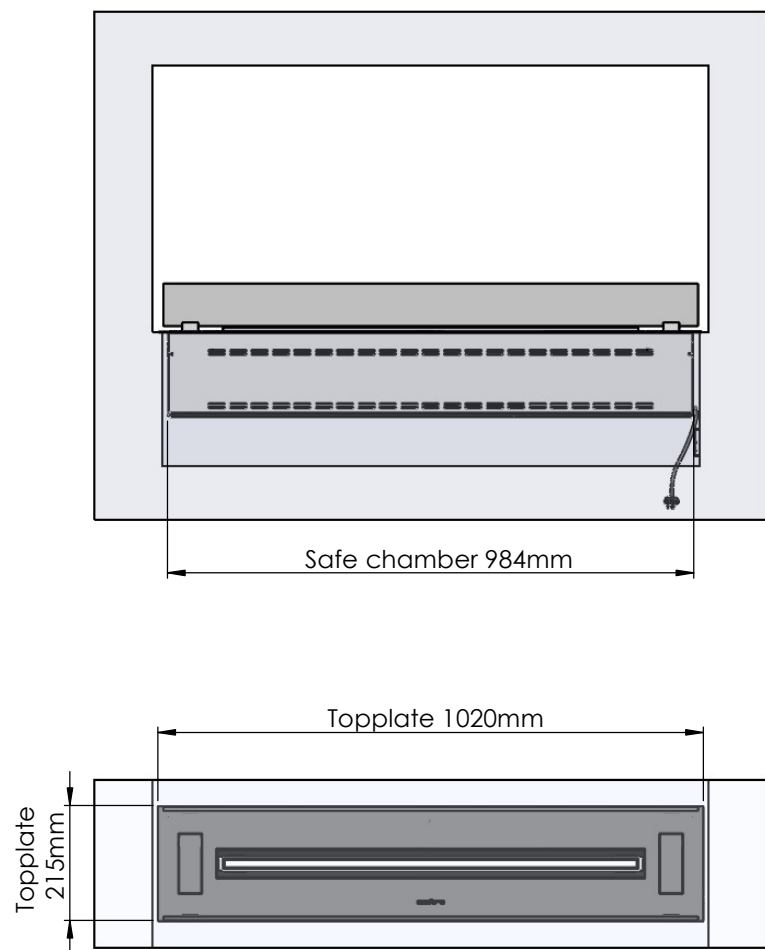

Glass solution 4