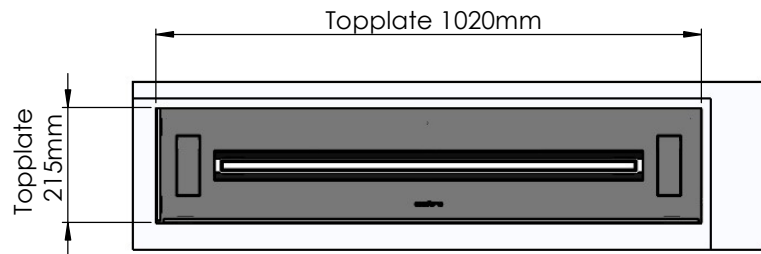

Glass solution 11