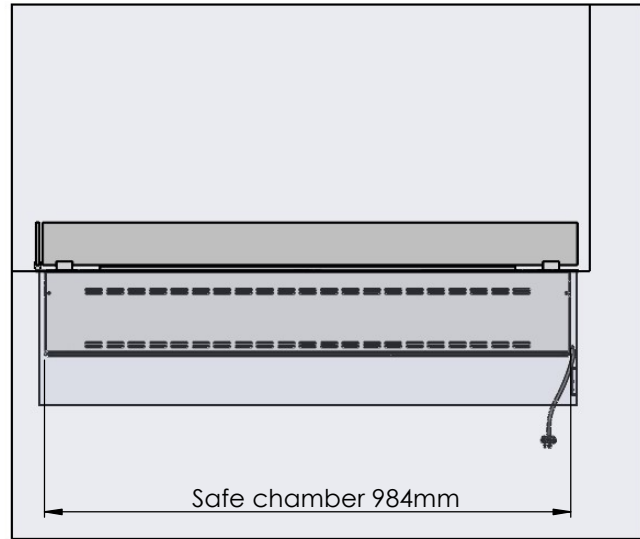

Glass solution 11