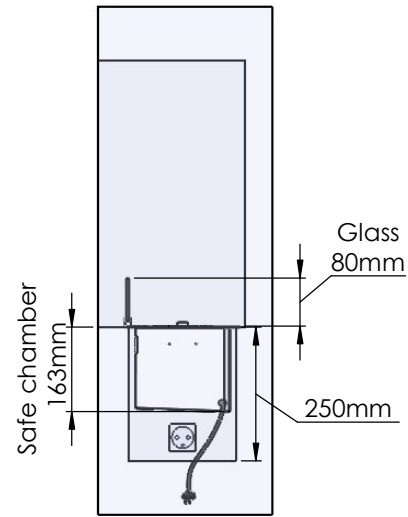

Glass solution 3

Wall cut-out dimensions