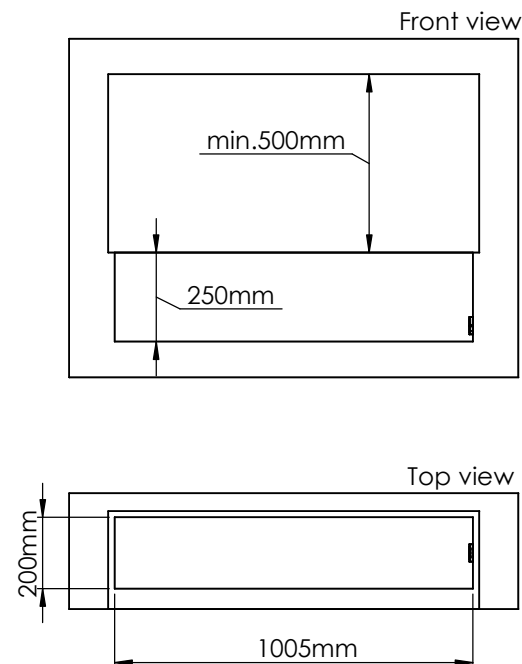

Wall cut-out dimensions

PRINCIPLE
82150

Denver F3
1020

Flame Tray 800mm
With Remote control, Tree flame levels
3x80mm high glass screen

Dimensions in millimeters Page 1 / 1

Decoflame Aps
Vang Mark 2
9380 Vestbjerg
Denmark
Tlf: +45 9630 4800

bestilling@decoflame.dk

Order: -

Customer: -

REKV. NO. : -

Date: -