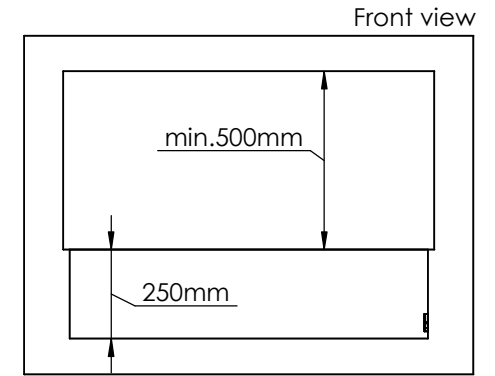

Glass solution 6

Wall cut-out dimensions

PRINCIPLE
82150

Denver F3
1020

Flame Tray 800mm
With Remote control, Tree flame levels

Dimensions in millimeters Page 1 / 1

Decoflame Aps
Vang Mark 2
9380 Vestbjerg
Denmark
Tlf: +45 9630 4800

bestilling@decoflame.dk

Order: -

Customer: -

REKV. NO.: -

Dato: -