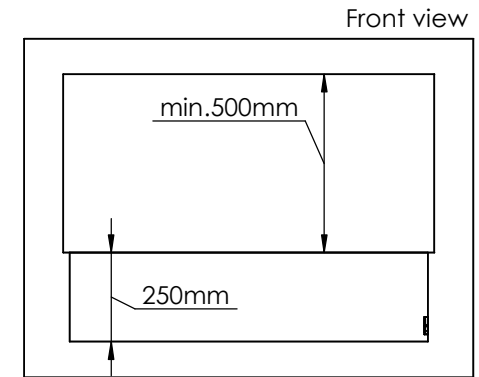

Wall cut-out dimensions

PRINCIPLE
82150

Denver F3
1020

Flame Tray 800mm
With Remote control, Tree flame levels
3x80mm high glass screen

Dimensions in millimeters Page 1 / 1

Decoflame Aps
Vang Mark 2
9380 Vestbjerg
Denmark
Tlf: +45 9630 4800

bestilling@decoflame.dk

Order: -

Customer: -

REKV. NO. : -

Date: -