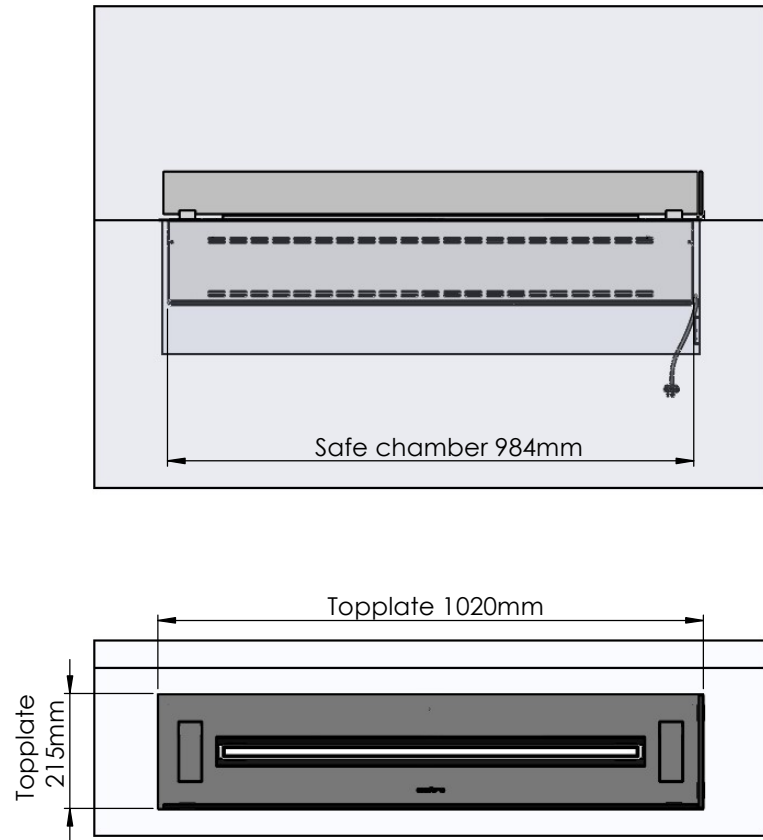

Glass solution 12