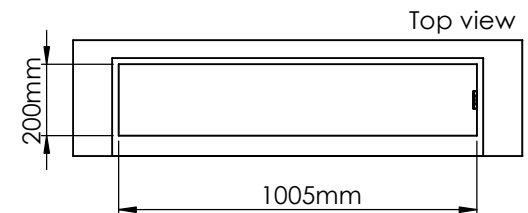

Wall cut-out dimensions

PRINCIPLE
82150

Denver F3
1020

Flame Tray 800mm
With Remote control, Tree flame levels
3x80mm high glass screen

Dimensions in millimeters Page 1 / 1

Decoflame Aps
Vang Mark 2
9380 Vestbjerg
Denmark
Tlf: +45 9630 4800

bestilling@decoflame.dk

Order: -

Customer: -

REKV. NO. : -

Date: -