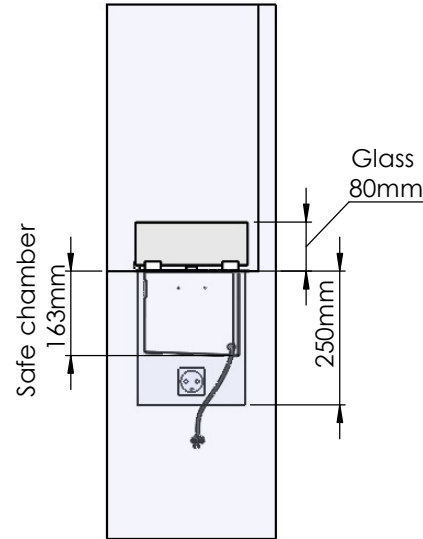

Glass solution 11