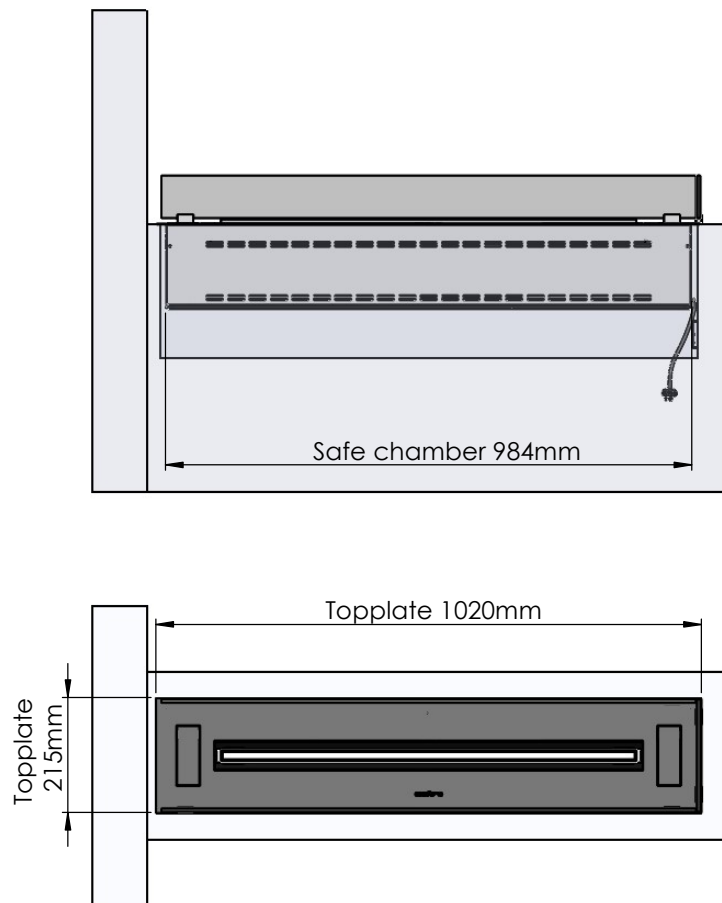

Glass solution 8