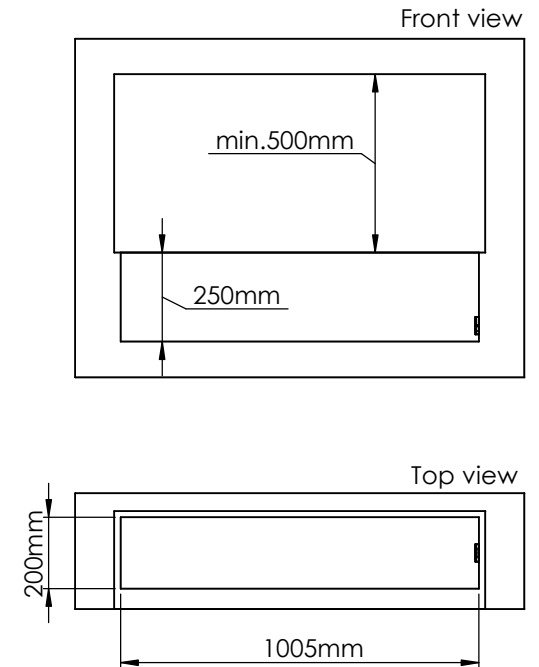

Wall cut-out dimensions

PRINCIPLE
82150

Denver F3
1020

Flame Tray 800mm

With Remote control, Tree flame levels

3x80mm high glass screen

Dimensions in millimeters Page 1 / 1

Decoflame Aps
Vang Mark 2
9380 Vestbjerg
Denmark
Tlf: +45 9630 4800

bestilling@decoflame.dk

Order: -

Customer: -

REKV. NO.: -

Date: -