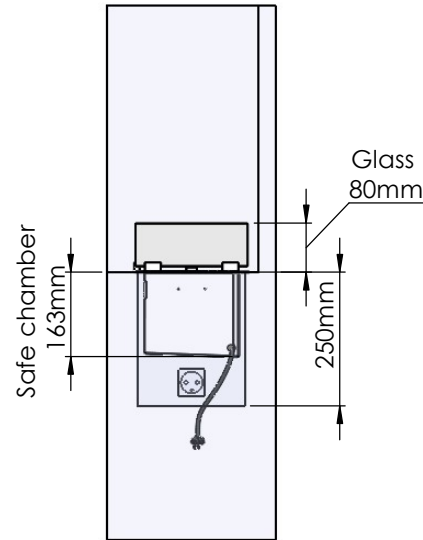

Glass solution 9