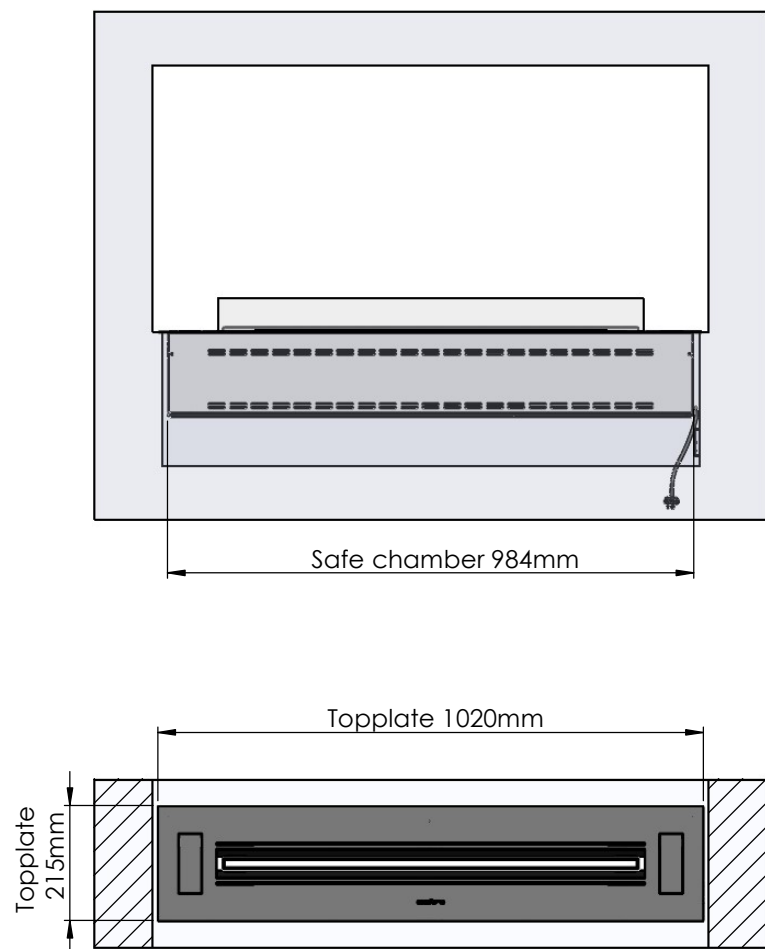

Glass solution 2

Wall cut-out dimensions