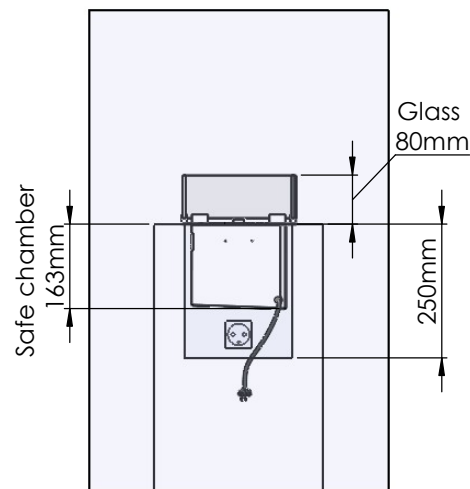

Glass solution 8