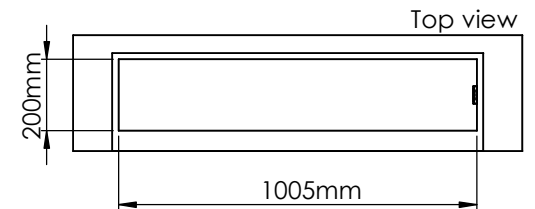

Glass solution 6

Wall cut-out dimensions

PRINCIPLE
82150

Denver F3
1020

Flame Tray 800mm
With Remote control, Tree flame levels

Dimensions in millimeters Page 1 / 1

Decoflame Aps
Vang Mark 2
9380 Vestbjerg
Denmark
Tlf: +45 9630 4800

bestilling@decoflame.dk

Order: -

Customer: -

REKV. NO.: -

Dato: -