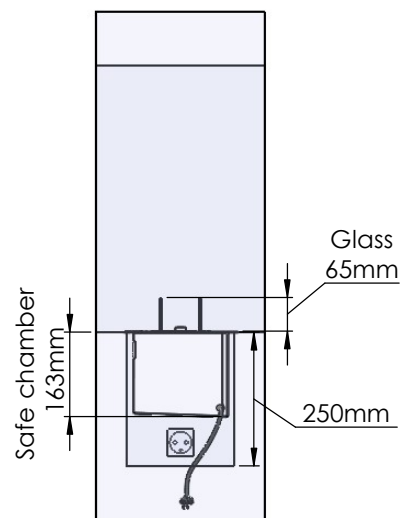

Glass solution 2

Wall cut-out dimensions