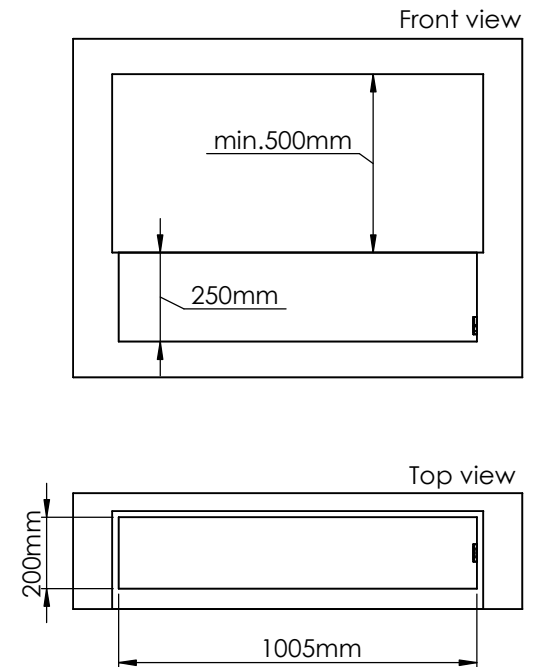

Wall cut-out dimensions

PRINCIPLE
82150

Denver F3
1020

Flame Tray 800mm
With Remote control, Tree flame levels
2x80mm high glass screen

Dimensions in millimeters Page 1 / 1

Decoflame Aps
Vang Mark 2
9380 Vestbjerg
Denmark
Tlf: +45 9630 4800

bestilling@decoflame.dk

Order: -

Customer: -

REKV. NO.: -

Date: -