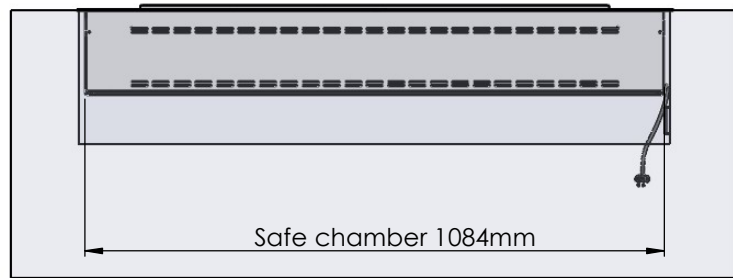

Glass solution 6