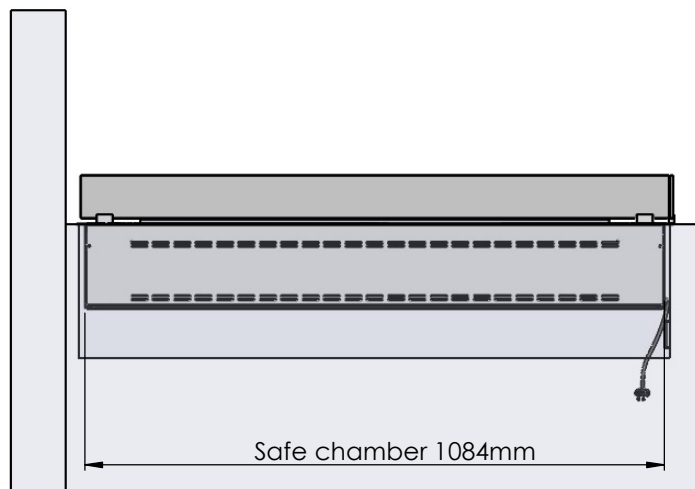

Glass solution 8