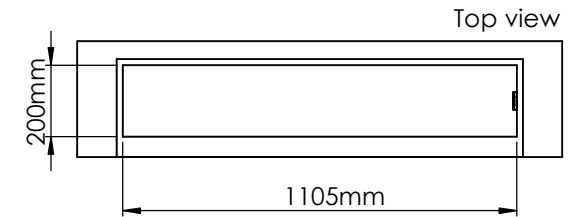

Wall cut-out dimensions

PRINCIPLE
82200

Denver F3
1120

Flame Tray 900mm
With Remote control, Tree flame levels
80mm high glass screen

Dimensions in millimeters Page 1 / 1

Decoflame Aps
Vang Mark 2
9380 Vestbjerg
Denmark
Tlf: +45 9630 4800

bestilling@decoflame.dk

Order: -

Customer: -

REKV. NO.: -

Date: -