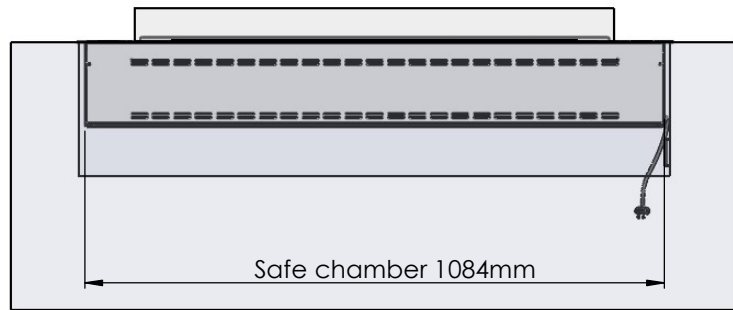

Glass solution 5