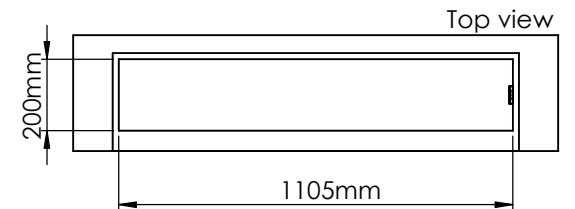

Wall cut-out dimensions

PRINCIPLE
82200

Denver F3
1120

Flame Tray 900mm
With Remote control, Tree flame levels
2x65mm high glass screen

Dimensions in millimeters Page 1 / 1

Decoflame Aps
Vang Mark 2
9380 Vestbjerg
Denmark
Tlf: +45 9630 4800

bestilling@decoflame.dk

Order: -

Customer: -

REKV. NO. : -

Dato: -