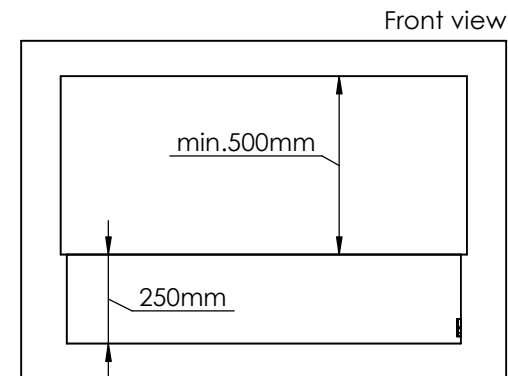

Wall cut-out dimensions

PRINCIPLE
82200

Denver F3
1120

Flame Tray 900mm
With Remote control, Tree flame levels
3x80mm high glass screen

Dimensions in millimeters Page 1 / 1

Decoflame Aps
Vang Mark 2
9380 Vestbjerg
Denmark
Tlf: +45 9630 4800

bestilling@decoflame.dk

Order: -

Customer: -

REKV. NO.: -

Date: -