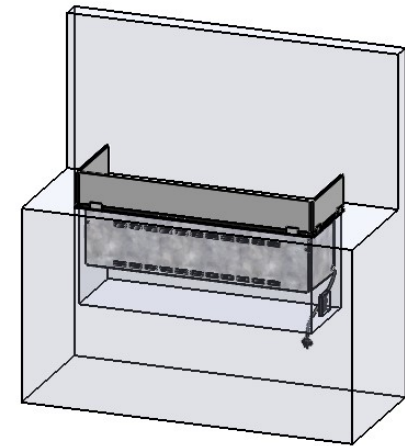

Glass solution 1
Glass 65mm high 4mm thick

Glass solution 2
Glass 65mm high 4mm thick

Glass solution 3
Glass 80mm high 6-10mm thick

Glass solution 4
Glass 80mm high 6-10mm thick

Glass solution 5
Glass 65mm high 4mm thick

Glass solution 6
No Glass

Glass solution 7
Not possible

Glass solution 8
Glass 80mm high 6-10mm

Glass solution 9
Glass 80mm high 6-10mm thick

Glass solution 12
Glass 80mm high 6-10mm thick

Glass solution 10
Glass 80mm high 6-10mm

Glass solution 1

Wall cut-out dimensions

PRINCIPLE
82200

Denver F3
1120

Flame Tray 900mm
With Remote control, Tree flame levels
65mm high glass screen

Dimensions in millimeters Page 1 / 1

Decoflame Aps
Vang Mark 2
9380 Vestbjerg
Denmark
Tlf: +45 9630 4800