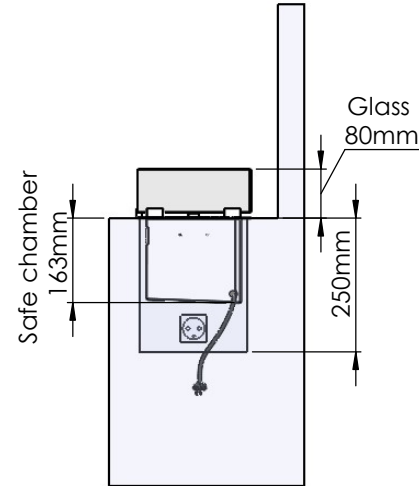

Glass solution 12