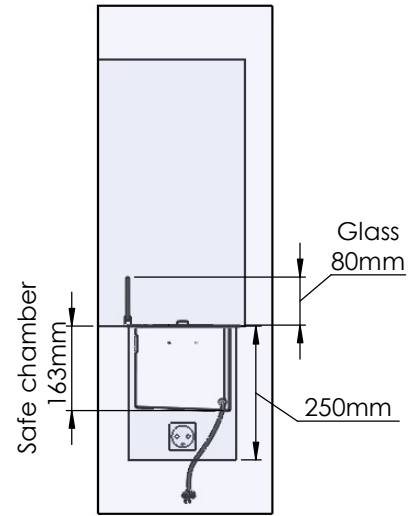

Glass solution 3