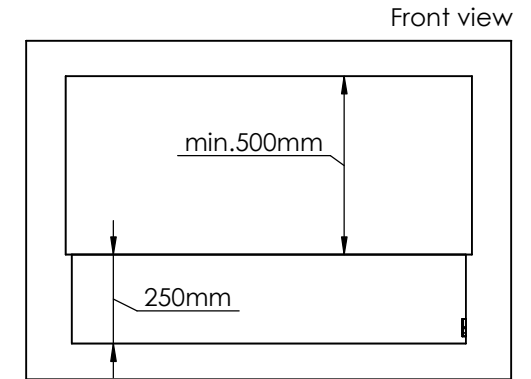

Wall cut-out dimensions

PRINCIPLE
82200

Denver F3
1120

Flame Tray 900mm
With Remote control, Tree flame levels
2x80mm high glass screen

Dimensions in millimeters Page 1 / 1

Decoflame Aps
Vang Mark 2
9380 Vestbjerg
Denmark
Tlf: +45 9630 4800

bestilling@decoflame.dk

Order: -

Customer: -

REKV. NO.: -

Date: -