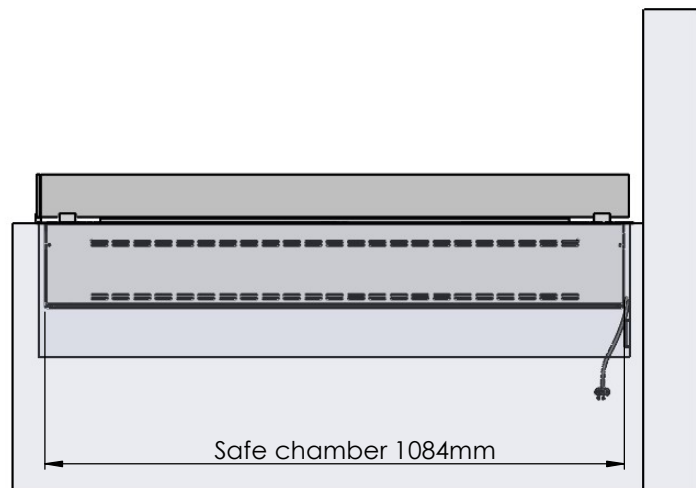

Glass solution 10