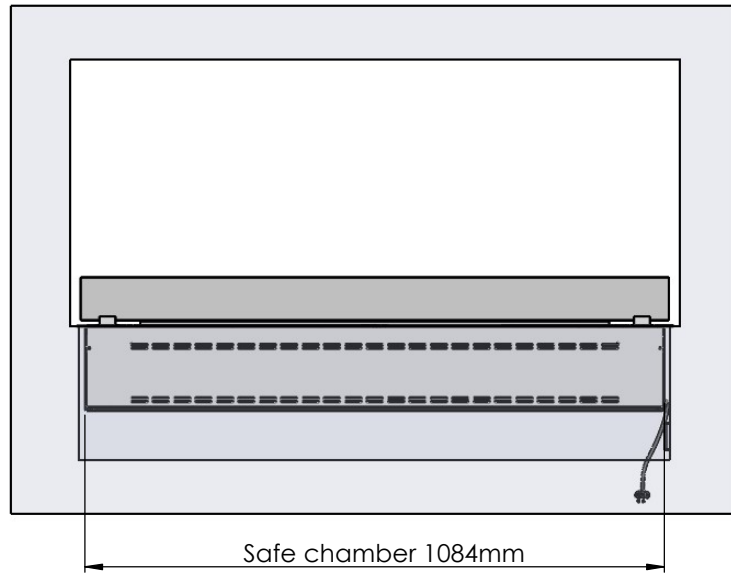

Glass solution 4