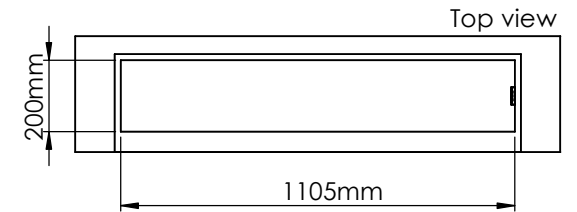

Wall cut-out dimensions

PRINCIPLE
82200

Denver F3
1120

Flame Tray 900mm
With Remote control, Tree flame levels
2x80mm high glass screen

Dimensions in millimeters Page 1 / 1

Decoflame Aps
Vang Mark 2
9380 Vestbjerg
Denmark
Tlf: +45 9630 4800

bestilling@decoflame.dk

Order: -

Customer: -

REKV. NO.: -

Date: -