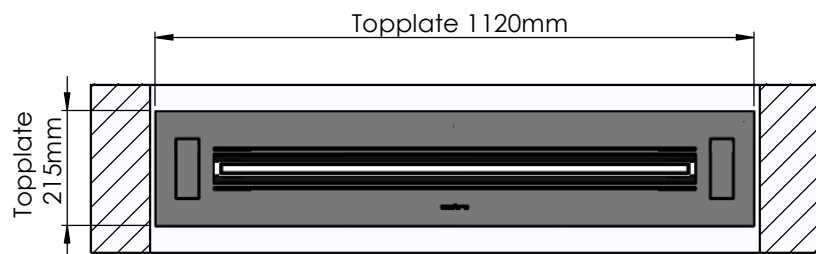

Glass solution 2