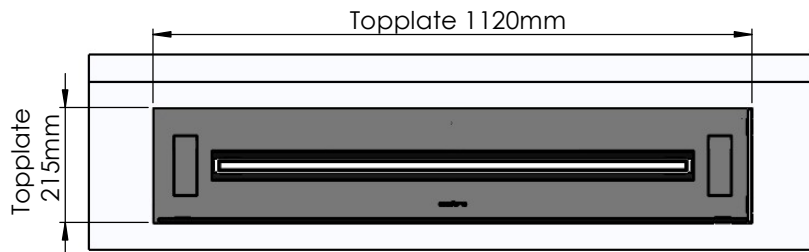

Wall cut-out dimensions

PRINCIPLE
82200

Denver F3
1120

Flame Tray 900mm
With Remote control, Tree flame levels
3x80mm high glass screen

Dimensions in millimeters Page 1 / 1

Decoflame Aps
Vang Mark 2
9380 Vestbjerg
Denmark
Tlf: +45 9630 4800

bestilling@decoflame.dk

Order: -

Customer: -

REKV. NO.: -

Date: -