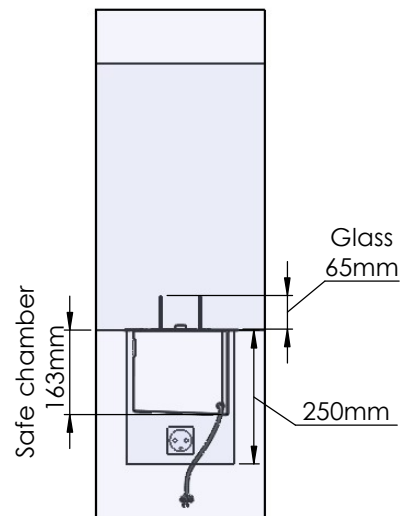

Glass solution 2