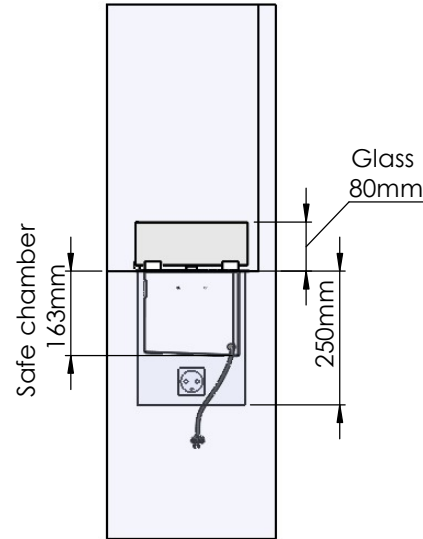

Glass solution 9