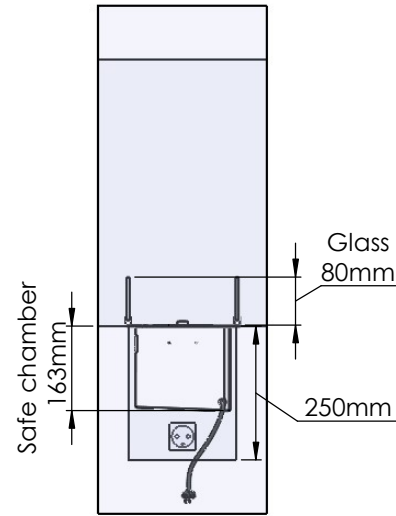

Glass solution 4