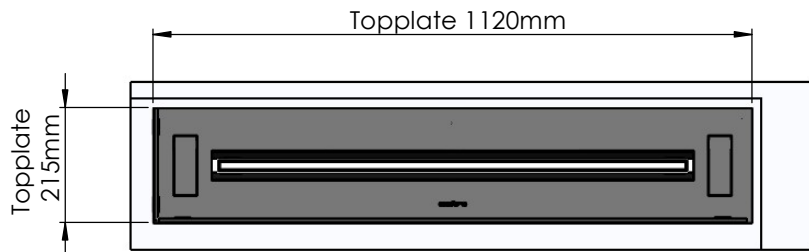

Glass solution 11