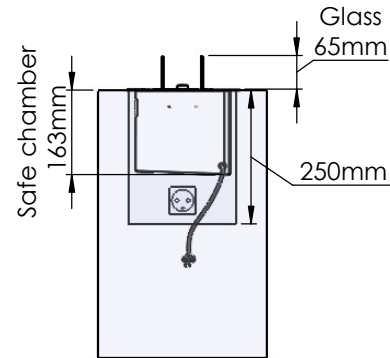

Glass solution 5