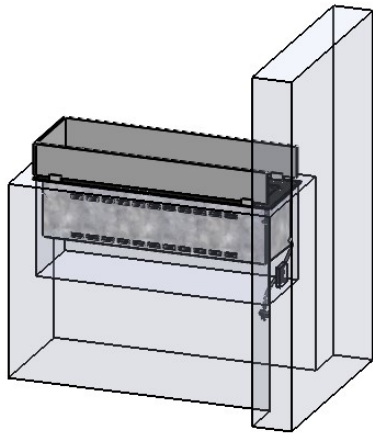

Glass solution 1
Glass 65mm high 4mm thick

Glass solution 2
Glass 65mm high 4mm thick

Glass solution 3
Glass 80mm high 6-10mm thick

Glass solution 4
Glass 80mm high 6-10mm thick

Glass solution 5
Glass 65mm high 4mm thick

Glass solution 6
No Glass

Glass solution 7
Not possible

Glass solution 8
Glass 80mm high 6-10mm

Glass solution 9
Glass 80mm high 6-10mm thick

Glass solution 12
Glass 80mm high 6-10mm thick

Glass solution 10
Glass 80mm high 6-10mm

Glass solution 1

Wall cut-out dimensions

PRINCIPLE
82200

Denver F3
1120

Flame Tray 900mm
With Remote control, Tree flame levels
65mm high glass screen

Dimensions in millimeters Page 1 / 1

Decoflame Aps
Vang Mark 2
9380 Vestbjerg
Denmark
Tlf: +45 9630 4800