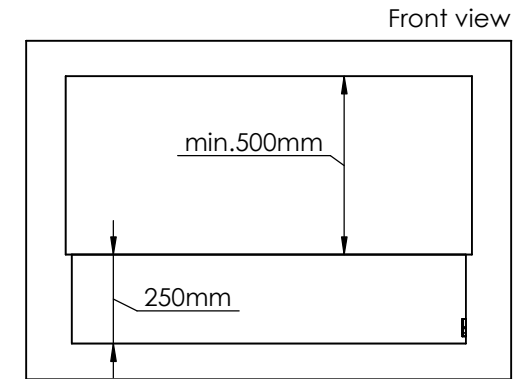

Wall cut-out dimensions

PRINCIPLE
82200

Denver F3
1120

Flame Tray 900mm
With Remote control, Tree flame levels
3x80mm high glass screen

Dimensions in millimeters Page 1 / 1

Decoflame Aps
Vang Mark 2
9380 Vestbjerg
Denmark
Tlf: +45 9630 4800

bestilling@decoflame.dk

Order: -

Customer: -

REKV. NO.: -

Date: -