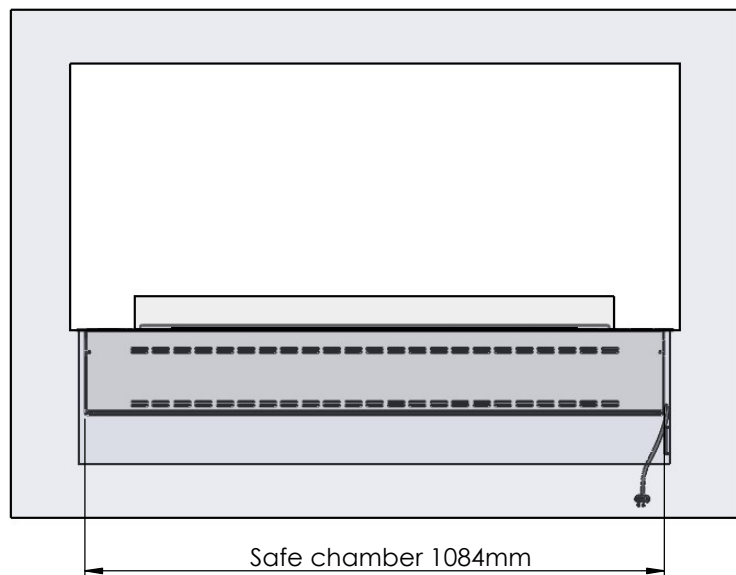

Glass solution 2