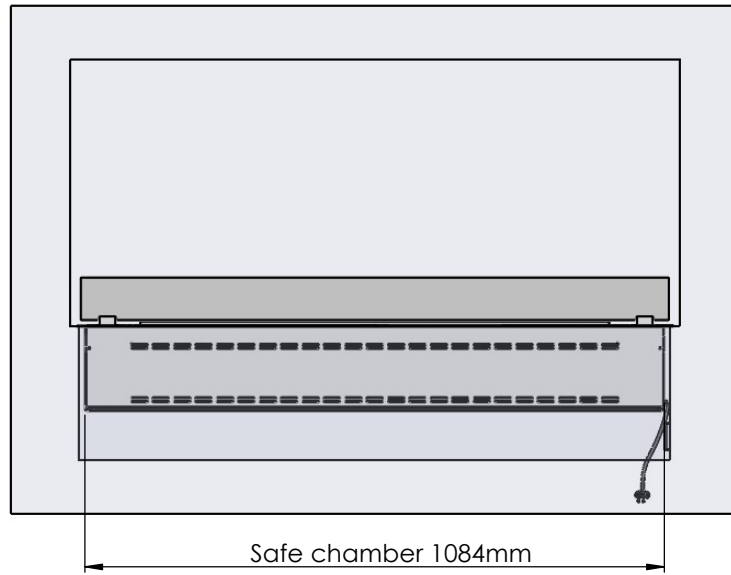

Glass solution 3