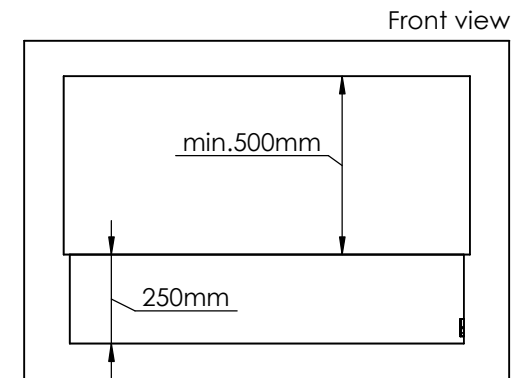

Wall cut-out dimensions

PRINCIPLE
82200

Denver F3
1120

Flame Tray 900mm
With Remote control, Tree flame levels
2x65mm high glass screen

Dimensions in millimeters Page 1 / 1

Decoflame Aps
Vang Mark 2
9380 Vestbjerg
Denmark
Tlf: +45 9630 4800

bestilling@decoflame.dk

Order: -

Customer: -

REKV. NO.: -

Date: -