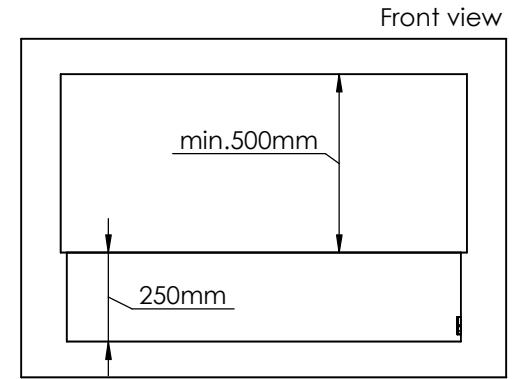

Wall cut-out dimensions

PRINCIPLE
82200

Denver F3
1120

Flame Tray 900mm

With Remote control, Tree flame levels

2x80mm high glass screen

Dimensions in millimeters Page 1 / 1

Decoflame Aps
Vang Mark 2
9380 Vestbjerg
Denmark
Tlf: +45 9630 4800

bestilling@decoflame.dk

Order: -

Customer: -

REKV. NO.: -

Date: -