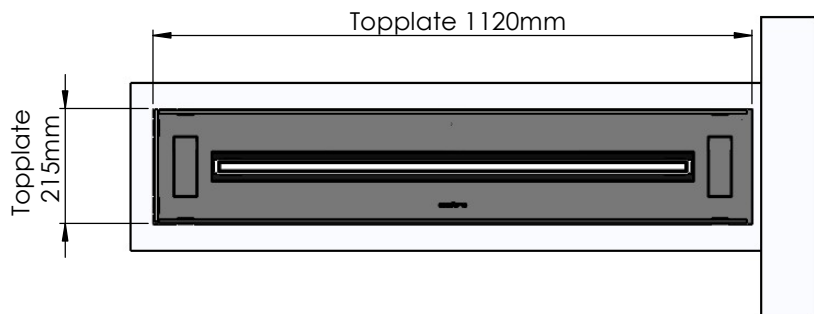

Glass solution 10