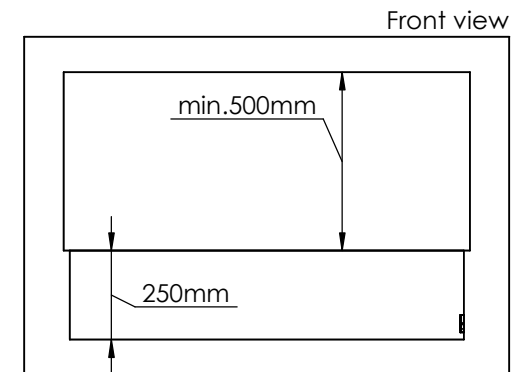

Wall cut-out dimensions

PRINCIPLE
82200

Denver F3
1120

Flame Tray 900mm
With Remote control, Tree flame levels
3x80mm high glass screen

Dimensions in millimeters Page 1 / 1

Decoflame Aps
Vang Mark 2
9380 Vestbjerg
Denmark
Tlf: +45 9630 4800

bestilling@decoflame.dk

Order: -

Customer: -

REKV. NO. : -

Date: -