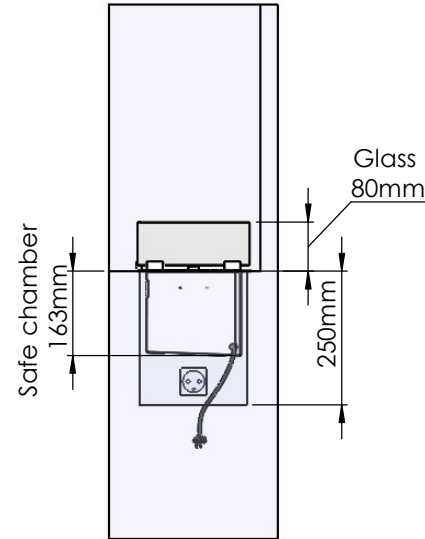

Glass solution 11