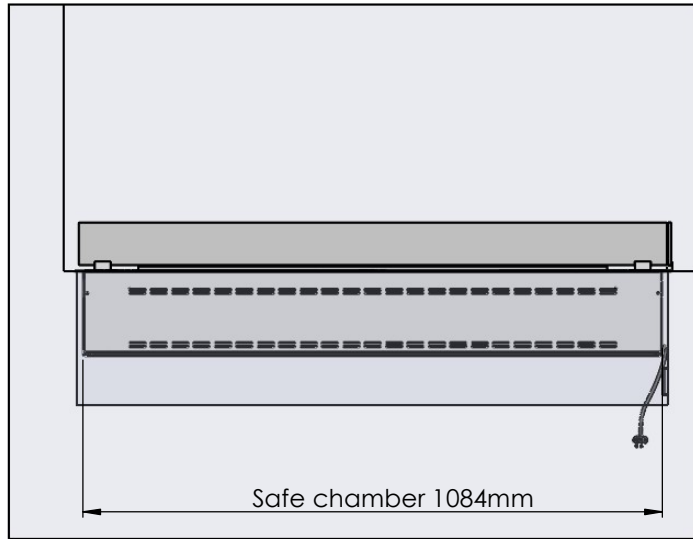

Glass solution 9