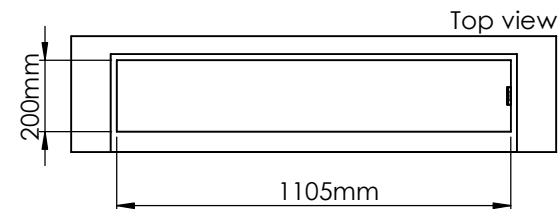

Wall cut-out dimensions

PRINCIPLE
82200

Denver F3
1120

Flame Tray 900mm
With Remote control, Tree flame levels
2x65mm high glass screen

Dimensions in millimeters Page 1 / 1

Decoflame Aps
Vang Mark 2
9380 Vestbjerg
Denmark
Tlf: +45 9630 4800

bestilling@decoflame.dk

Order: -

Customer: -

REKV. NO.: -

Date: -