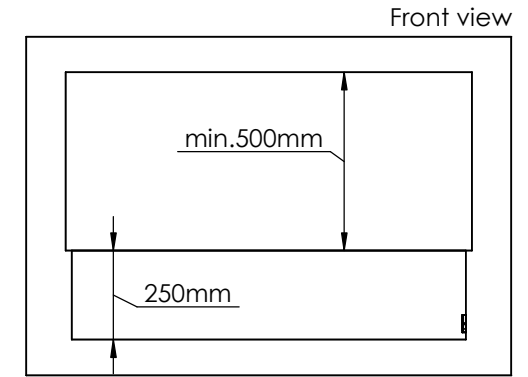

Wall cut-out dimensions

PRINCIPLE
82200

Denver F3
1120

Flame Tray 900mm
With Remote control, Tree flame levels
2x80mm high glass screen

Dimensions in millimeters Page 1 / 1

Decoflame Aps
Vang Mark 2
9380 Vestbjerg
Denmark
Tlf: +45 9630 4800

bestilling@decoflame.dk

Order: -

Customer: -

REKV. NO.: -

Date: -