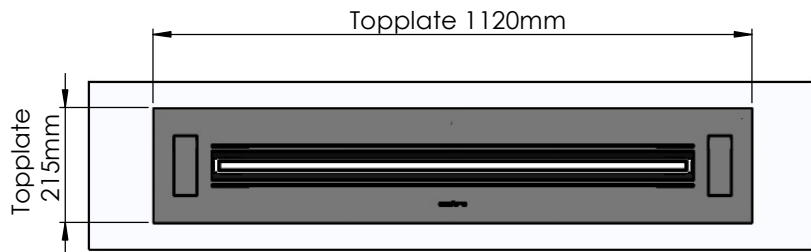

Glass solution 6