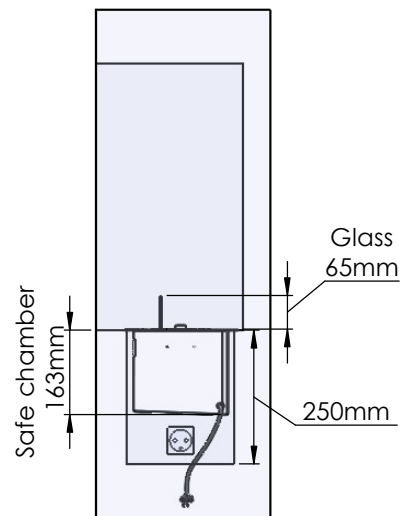

Glass solution 1