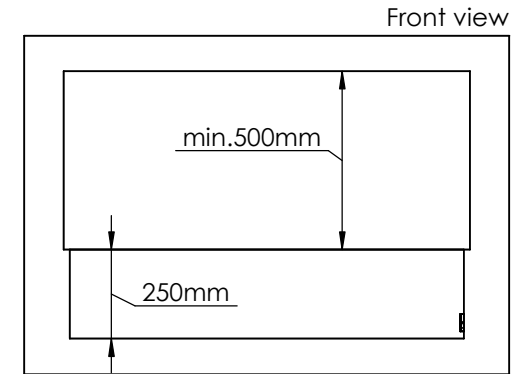

Wall cut-out dimensions

PRINCIPLE
82200

Denver F3
1120

Flame Tray 900mm
With Remote control, Tree flame levels

Dimensions in millimeters Page 1 / 1

Decoflame Aps
Vang Mark 2
9380 Vestbjerg
Denmark
Tlf: +45 9630 4800

bestilling@decoflame.dk

Order: -

Customer: -

REKV. NO.: -

Date: -