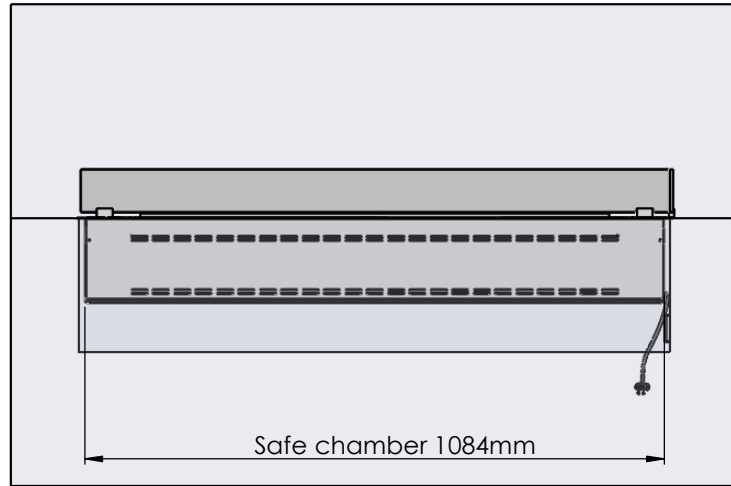

Glass solution 12