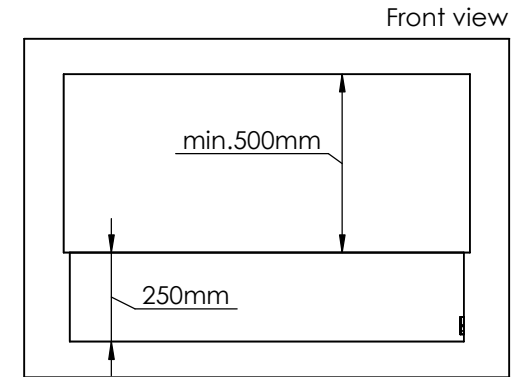

Wall cut-out dimensions

PRINCIPLE
82200

Denver F3
1120

Flame Tray 900mm
With Remote control, Tree flame levels
2x65mm high glass screen

Dimensions in millimeters Page 1 / 1

Decoflame Aps
Vang Mark 2
9380 Vestbjerg
Denmark
Tlf: +45 9630 4800

bestilling@decoflame.dk

Order: -

Customer: -

REKV. NO. : -

Dato: -