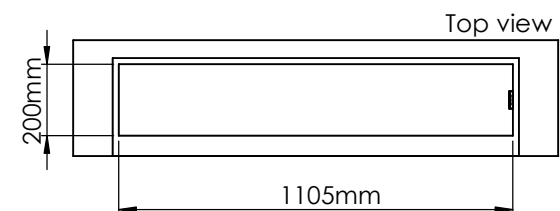

Wall cut-out dimensions

PRINCIPLE
82200

Denver F3
1120

Flame Tray 900mm
With Remote control, Tree flame levels
3x80mm high glass screen

Dimensions in millimeters Page 1 / 1

Decoflame Aps
Vang Mark 2
9380 Vestbjerg
Denmark
Tlf: +45 9630 4800

bestilling@decoflame.dk

Order: -

Customer: -

REKV. NO.: -

Date: -