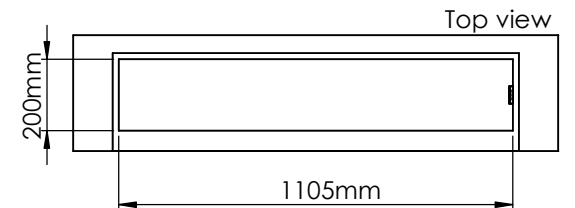

Wall cut-out dimensions

PRINCIPLE
82200

Denver F3
1120

Flame Tray 900mm
With Remote control, Tree flame levels

Dimensions in millimeters Page 1 / 1

Decoflame Aps
Vang Mark 2
9380 Vestbjerg
Denmark
Tlf: +45 9630 4800

bestilling@decoflame.dk

Order: -

Customer: -

REKV. NO.: -

Date: -