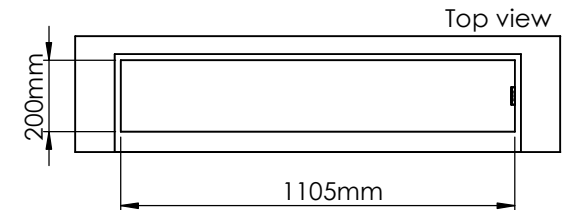

Wall cut-out dimensions

PRINCIPLE
82200

Denver F3
1120

Flame Tray 900mm

With Remote control, Tree flame levels

2x80mm high glass screen

Dimensions in millimeters Page 1 / 1

Decoflame Aps
Vang Mark 2
9380 Vestbjerg
Denmark
Tlf: +45 9630 4800

bestilling@decoflame.dk

Order: -

Customer: -

REKV. NO.: -

Date: -