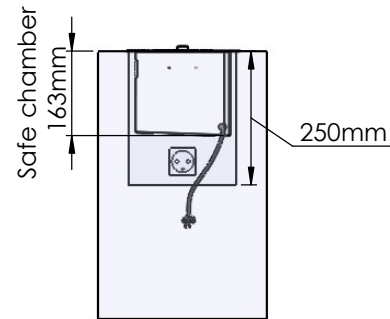

Glass solution 6