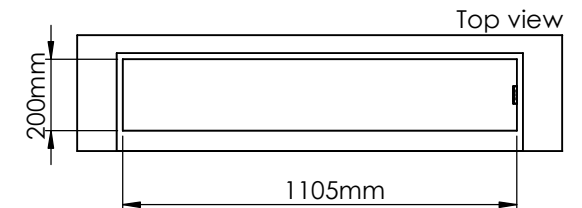

Wall cut-out dimensions

PRINCIPLE
82200

Denver F3
1120

Flame Tray 900mm
With Remote control, Tree flame levels
2x80mm high glass screen

Dimensions in millimeters Page 1 / 1

Decoflame Aps
Vang Mark 2
9380 Vestbjerg
Denmark
Tlf: +45 9630 4800

bestilling@decoflame.dk

Order: -

Customer: -

REKV. NO.: -

Date: -