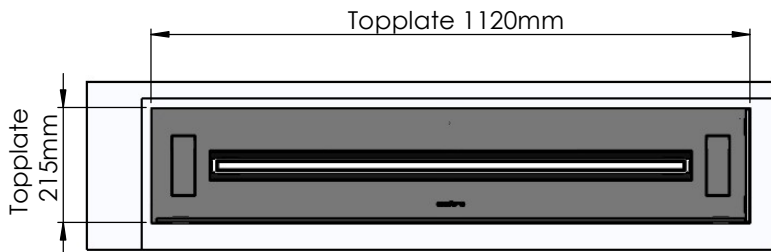

Wall cut-out dimensions

PRINCIPLE
82200

Denver F3
1120

Flame Tray 900mm

With Remote control, Tree flame levels

2x80mm high glass screen

Dimensions in millimeters Page 1 / 1

Decoflame Aps
Vang Mark 2
9380 Vestbjerg
Denmark
Tlf: +45 9630 4800

bestilling@decoflame.dk

Order: -

Customer: -

REKV. NO.: -

Date: -