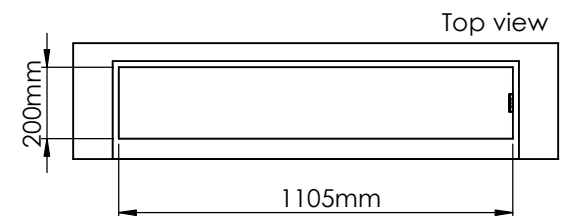

Wall cut-out dimensions

PRINCIPLE
82200

Denver F3
1120

Flame Tray 900mm
With Remote control, Tree flame levels
65mm high glass screen

Dimensions in millimeters Page 1 / 1

Decoflame Aps
Vang Mark 2
9380 Vestbjerg
Denmark
Tlf: +45 9630 4800

bestilling@decoflame.dk

Order: -

Customer: -

REKV. NO.: -

Date: -