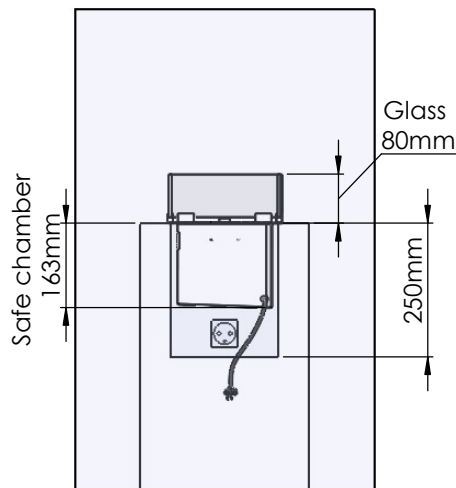

Glass solution 10