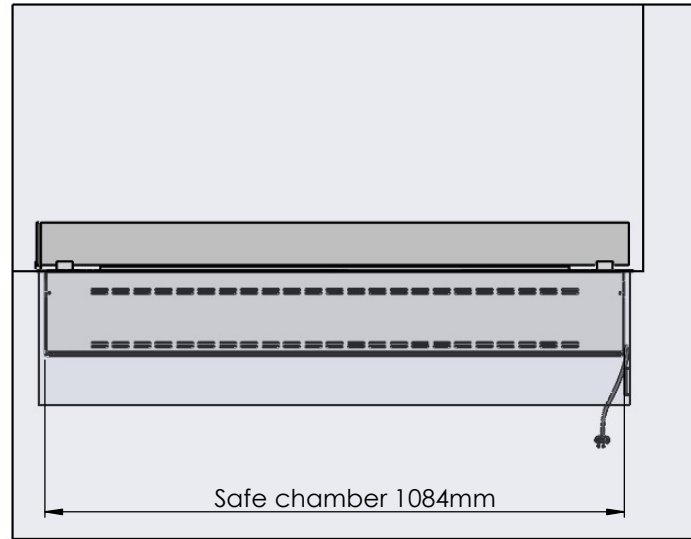

Glass solution 11