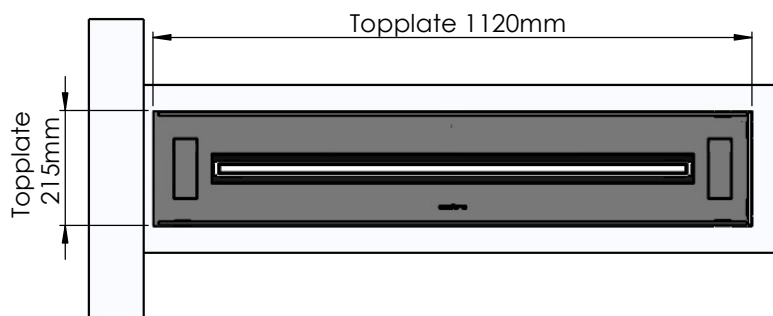

Wall cut-out dimensions

PRINCIPLE
82200

Denver F3
1120

Flame Tray 900mm
With Remote control, Tree flame levels
3x80mm high glass screen

Dimensions in millimeters Page 1 / 1

Decoflame Aps
Vang Mark 2
9380 Vestbjerg
Denmark
Tlf: +45 9630 4800

bestilling@decoflame.dk

Order: -

Customer: -

REKV. NO.: -

Date: -