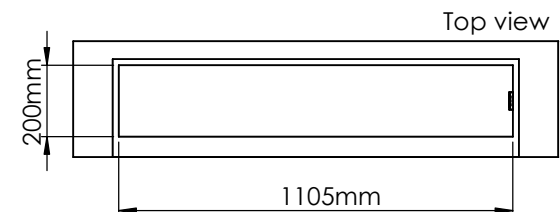

Wall cut-out dimensions

PRINCIPLE
82200

Denver F3
1120

Flame Tray 900mm
With Remote control, Tree flame levels
3x80mm high glass screen

Dimensions in millimeters Page 1 / 1

Decoflame Aps
Vang Mark 2
9380 Vestbjerg
Denmark
Tlf: +45 9630 4800

bestilling@decoflame.dk

Order: -

Customer: -

REKV. NO. : -

Date: -