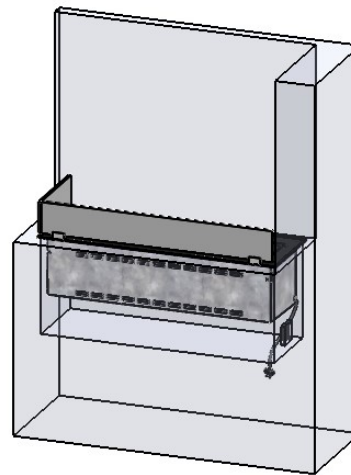

Glass solution 1
Glass 65mm high 4mm thick

Glass solution 2
Glass 65mm high 4mm thick

Glass solution 3
Glass 80mm high 6-10mm thick

Glass solution 4
Glass 80mm high 6-10mm thick

Glass solution 5
Glass 65mm high 4mm thick

Glass solution 6
No Glass

Glass solution 7
Not possible

Glass solution 8
Glass 80mm high 6-10mm

Glass solution 9
Glass 80mm high 6-10mm thick

Glass solution 12
Glass 80mm high 6-10mm thick

Glass solution 10
Glass 80mm high 6-10mm

Glass solution 1

Wall cut-out dimensions

PRINCIPLE
82200

Denver F3
1120

Flame Tray 900mm
With Remote control, Tree flame levels
65mm high glass screen

Dimensions in millimeters Page 1 / 1

Decoflame Aps
Vang Mark 2
9380 Vestbjerg
Denmark
Tlf: +45 9630 4800