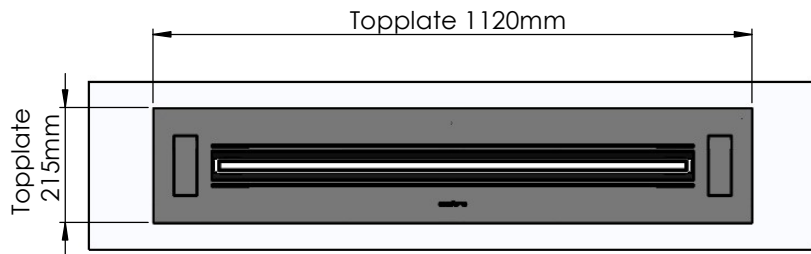

Glass solution 5