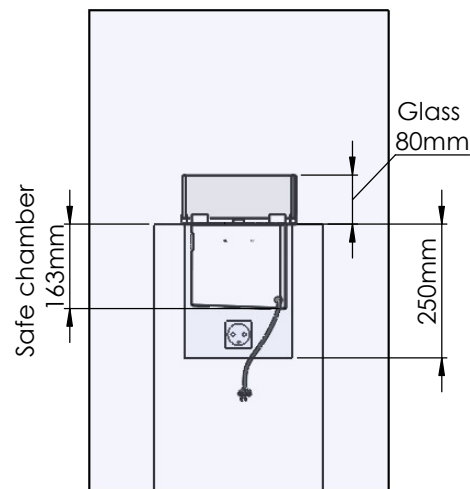

Glass solution 8