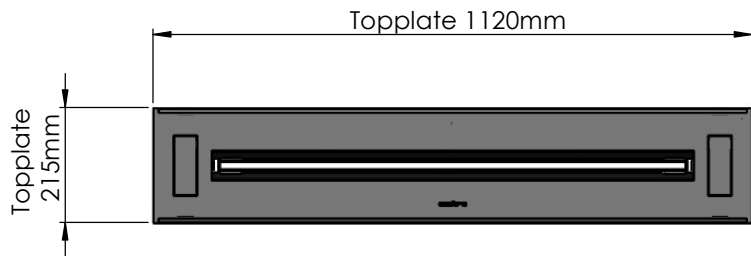

Glass solution 4