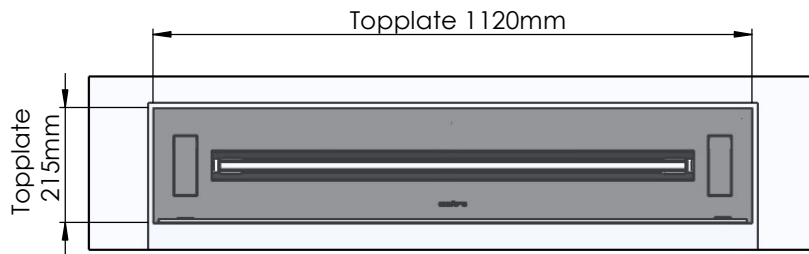

Glass solution 3