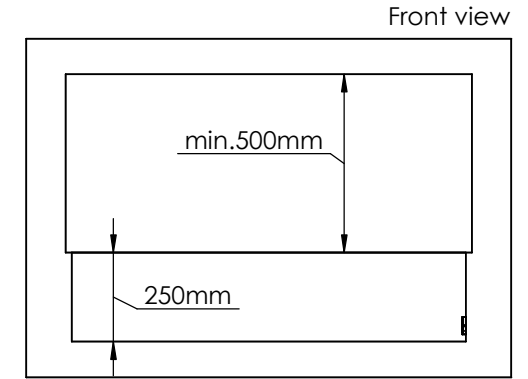

Wall cut-out dimensions

PRINCIPLE
82200

Denver F3
1120

Flame Tray 900mm
With Remote control, Tree flame levels
80mm high glass screen

Dimensions in millimeters Page 1 / 1

Decoflame Aps
Vang Mark 2
9380 Vestbjerg
Denmark
Tlf: +45 9630 4800

bestilling@decoflame.dk

Order: -

Customer: -

REKV. NO.: -

Date: -