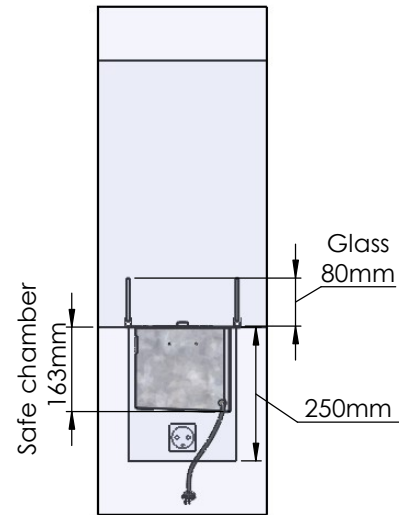

Glass solution 4