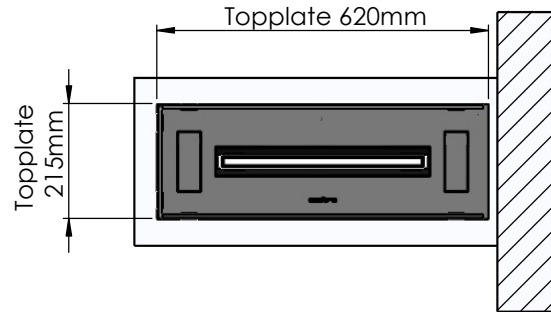

Glass solution 10