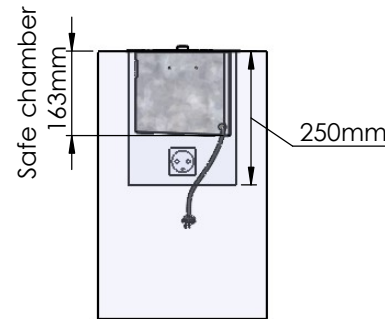

Glass solution 6

Wall cut-out dimensions

PRINCIPLE
82300

Denver F3
620

Flame Tray 400mm

With Remote control, Tree flame levels

Dimensions in millimeters Page 1 / 1

Decoflame Aps
Vang Mark 2
9380 Vestbjerg
Denmark
Tlf: +45 9630 4800

bestilling@decoflame.dk

Order: -

Customer: -

REKV. NO. : -

Dato: -