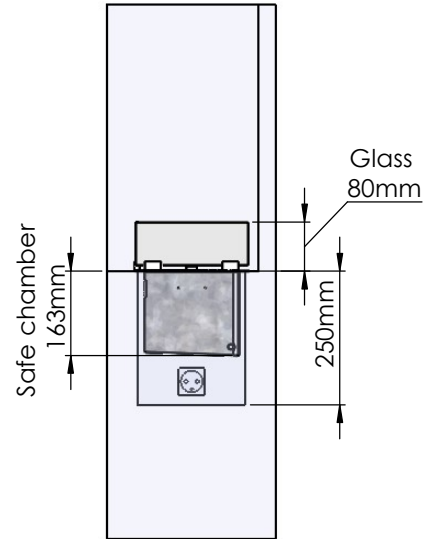

Glass solution 9