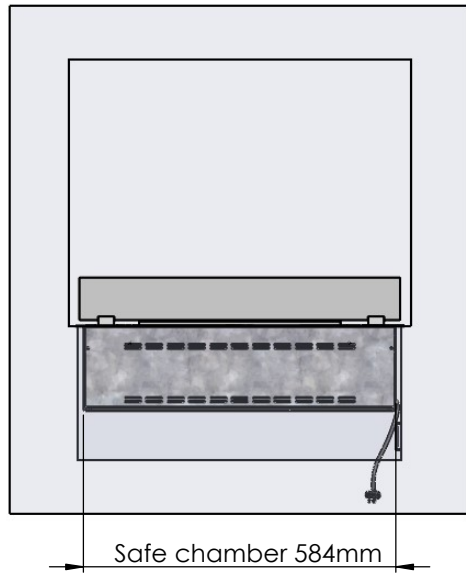

Glass solution 3

Wall cut-out dimensions