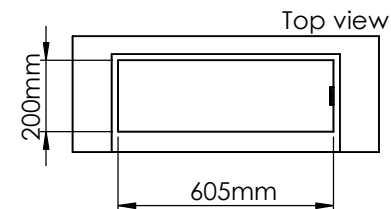

PRINCIPLE
82300

Denver F3
620

Flame Tray 400mm
With Remote control, Tree flame levels
65mm high glass screen

Dimensions in millimeters Page 1 / 1

Order: -

Customer: -

REKV. NO. : -

Date: -