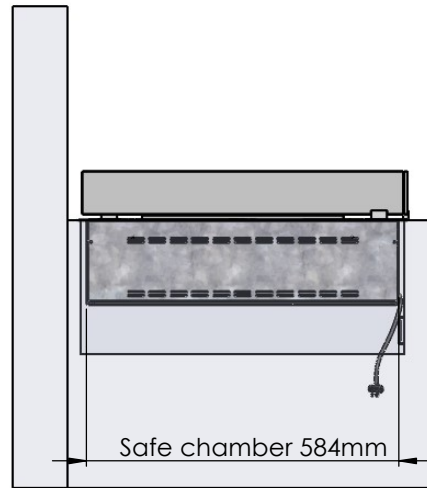

Glass solution 8