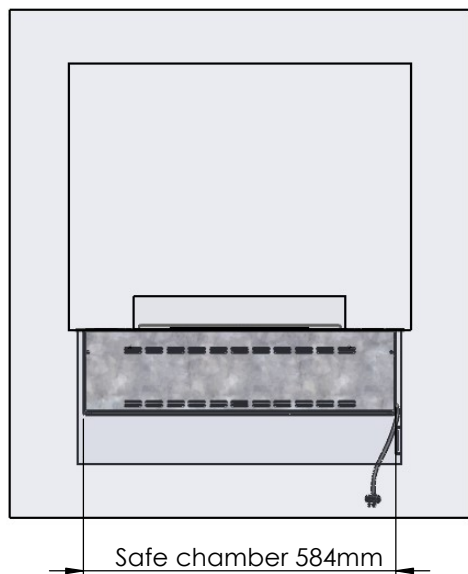

Glass solution 1

Wall cut-out dimensions