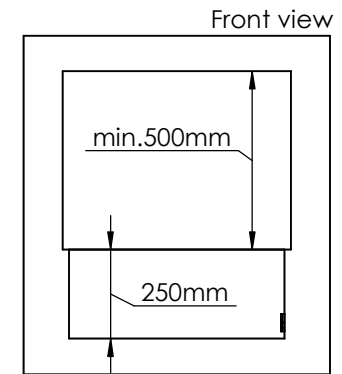

Wall cut-out dimensions

PRINCIPLE
82300

Denver F3
620

Flame Tray 400mm

With Remote control, Tree flame levels

2x80mm high glass screen

Dimensions in millimeters Page 1 / 1

Decoflame Aps
Vang Mark 2
9380 Vestbjerg
Denmark
Tlf: +45 9630 4800

bestilling@decoflame.dk

Order: -

Customer: -

REKV. NO. : -

Date: -