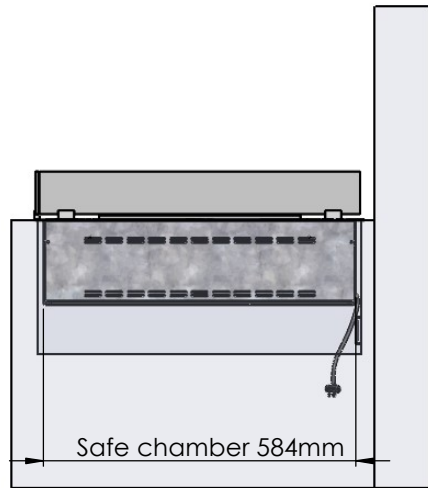

Glass solution 10