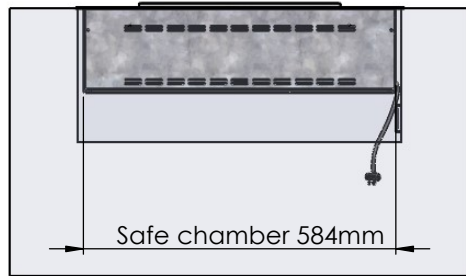

Glass solution 6

Wall cut-out dimensions

PRINCIPLE
82300

Denver F3
620

Flame Tray 400mm

With Remote control, Tree flame levels

Dimensions in millimeters Page 1 / 1

Decoflame Aps
Vang Mark 2
9380 Vestbjerg
Denmark
Tlf: +45 9630 4800

bestilling@decoflame.dk

Order: -

Customer: -

REKV. NO. : -

Dato: -