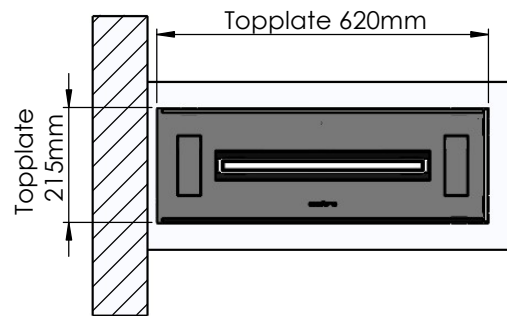

Glass solution 8