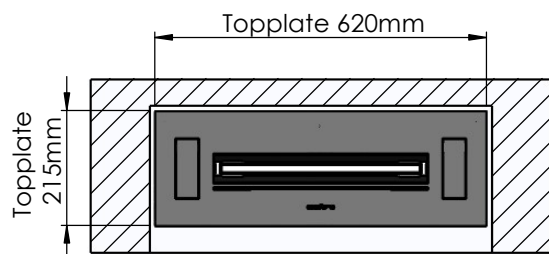

Glass solution 1

Wall cut-out dimensions