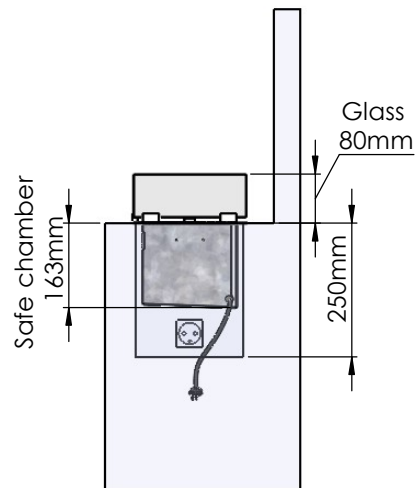

Glass solution 12