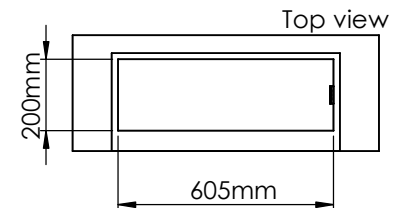

Wall cut-out dimensions

PRINCIPLE
82300

Denver F3
620

Flame Tray 400mm

With Remote control, Tree flame levels

3x80mm high glass screen

Dimensions in millimeters Page 1 / 1

Decoflame Aps
Vang Mark 2
9380 Vestbjerg
Denmark
Tlf: +45 9630 4800

bestilling@decoflame.dk

Order: -

Customer: -

REKV. NO. : -

Date: -