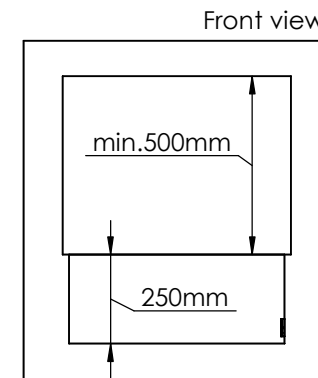

PRINCIPLE
82300

Denver F3
620

Flame Tray 400mm
With Remote control, Tree flame levels
65mm high glass screen

Dimensions in millimeters Page 1 / 1

Order: -

Customer: -

REKV. NO. : -

Date: -