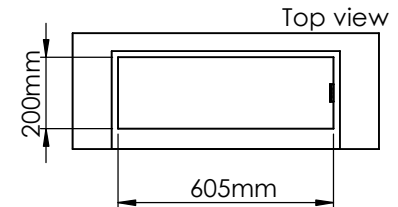

PRINCIPLE
82300

Denver F3
620

Flame Tray 400mm
With Remote control, Tree flame levels
80mm high glass screen

Dimensions in millimeters Page 1 / 1

Decoflame Aps
Vang Mark 2
9380 Vestbjerg
Denmark
Tlf: +45 9630 4800

bestilling@decoflame.dk

Order: -

Customer: -

REKV. NO. : -

Date: -