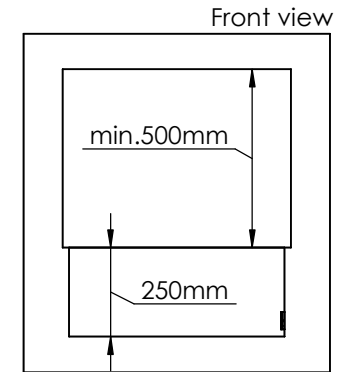

Wall cut-out dimensions

PRINCIPLE
82300

Denver F3
620

Flame Tray 400mm
With Remote control, Tree flame levels
3x80mm high glass screen

Dimensions in millimeters Page 1 / 1

Decoflame Aps
Vang Mark 2
9380 Vestbjerg
Denmark
Tlf: +45 9630 4800

bestilling@decoflame.dk

Order: -

Customer: -

REKV. NO.: -

Date: -