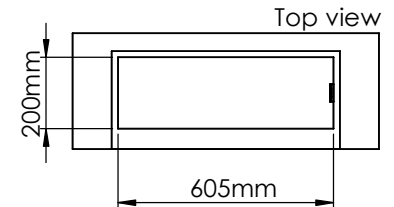

Glass solution 6

Wall cut-out dimensions

PRINCIPLE
82300

Denver F3
620

Flame Tray 400mm

With Remote control, Tree flame levels

Dimensions in millimeters Page 1 / 1

Decoflame Aps
Vang Mark 2
9380 Vestbjerg
Denmark
Tlf: +45 9630 4800

bestilling@decoflame.dk

Order: -

Customer: -

REKV. NO. : -

Dato: -