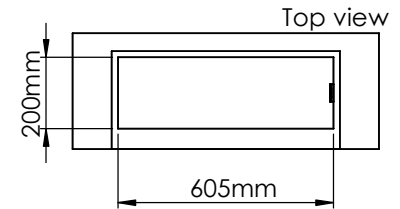

Wall cut-out dimensions

PRINCIPLE
82300

Denver F3
620

Flame Tray 400mm
With Remote control, Tree flame levels
2x65mm high glass screen

Dimensions in millimeters Page 1 / 1

Decoflame Aps
Vang Mark 2
9380 Vestbjerg
Denmark
Tlf: +45 9630 4800

bestilling@decoflame.dk

Order: -

Customer: -

REKV. NO. : -

Date: -