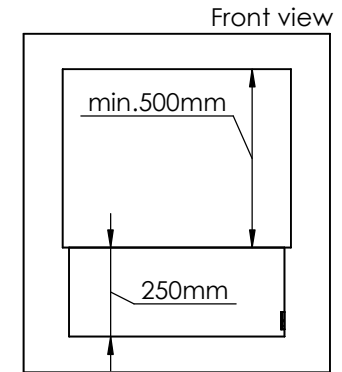

Wall cut-out dimensions

PRINCIPLE
82300

Denver F3
620

Flame Tray 400mm

With Remote control, Tree flame levels

3x80mm high glass screen

Dimensions in millimeters Page 1 / 1

Decoflame Aps
Vang Mark 2
9380 Vestbjerg
Denmark
Tlf: +45 9630 4800

bestilling@decoflame.dk

Order: -

Customer: -

REKV. NO. : -

Date: -