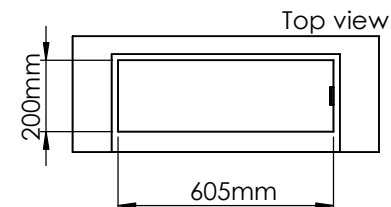

Wall cut-out dimensions

PRINCIPLE
82300

Denver F3
620

Flame Tray 400mm
With Remote control, Tree flame levels
3x80mm high glass screen

Dimensions in millimeters Page 1 / 1

Decoflame Aps
Vang Mark 2
9380 Vestbjerg
Denmark
Tlf: +45 9630 4800

bestilling@decoflame.dk

Order: -

Customer: -

REKV. NO. : -

Date: -