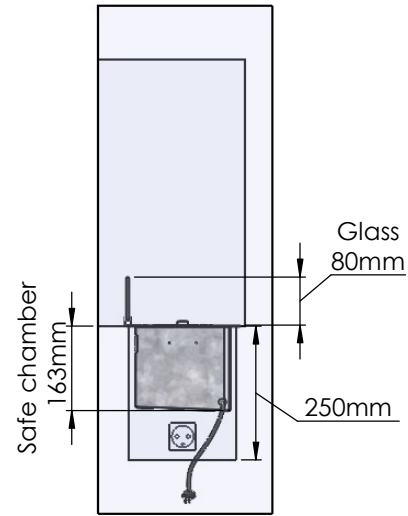

Glass solution 3

Wall cut-out dimensions