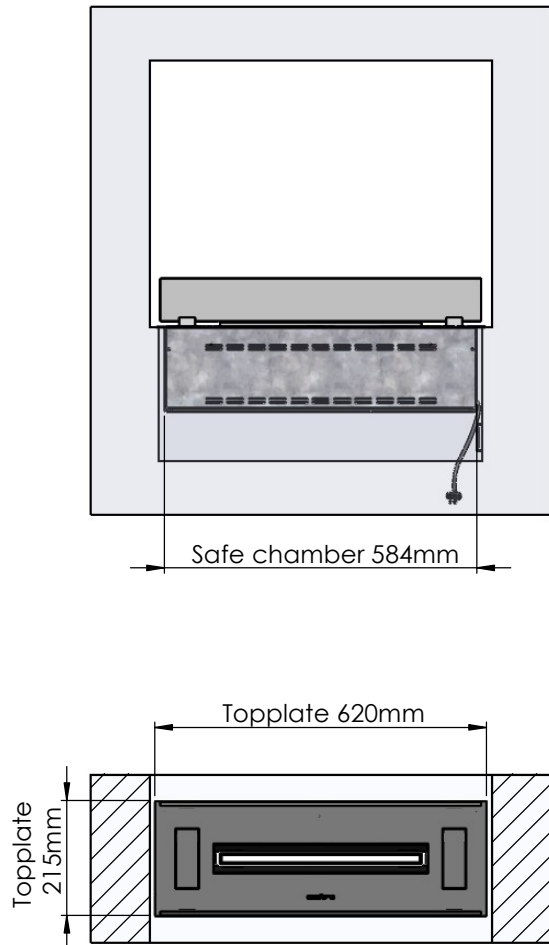

Glass solution 4