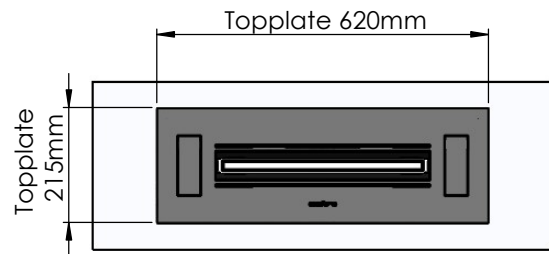

Glass solution 6

Wall cut-out dimensions

PRINCIPLE
82300

Denver F3
620

Flame Tray 400mm

With Remote control, Tree flame levels

Dimensions in millimeters Page 1 / 1

Decoflame Aps
Vang Mark 2
9380 Vestbjerg
Denmark
Tlf: +45 9630 4800

bestilling@decoflame.dk

Order: -

Customer: -

REKV. NO. : -

Dato: -