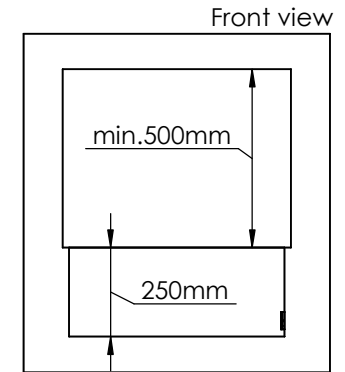

Glass solution 6

Wall cut-out dimensions

PRINCIPLE
82300

Denver F3
620

Flame Tray 400mm

With Remote control, Tree flame levels

Dimensions in millimeters Page 1 / 1

Decoflame Aps
Vang Mark 2
9380 Vestbjerg
Denmark
Tlf: +45 9630 4800

bestilling@decoflame.dk

Order: -

Customer: -

REKV. NO. : -

Dato: -