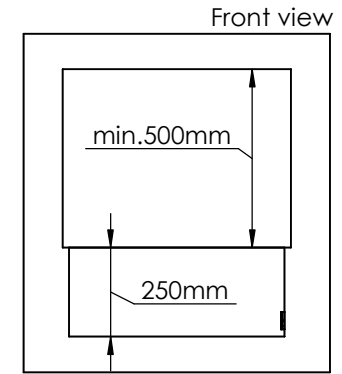

Wall cut-out dimensions

PRINCIPLE
82300

Denver F3
620

Flame Tray 400mm
With Remote control, Tree flame levels
2x80mm high glass screen

Dimensions in millimeters Page 1 / 1

Decoflame Aps
Vang Mark 2
9380 Vestbjerg
Denmark
Tlf: +45 9630 4800

bestilling@decoflame.dk

Order: -

Customer: -

REKV. NO.: -

Date: -