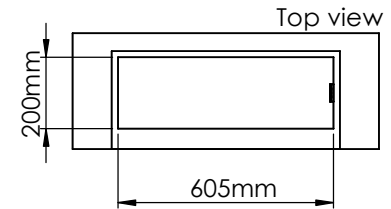

Wall cut-out dimensions

PRINCIPLE
82300

Denver F3
620

Flame Tray 400mm
With Remote control, Tree flame levels
2x65mm high glass screen

Dimensions in millimeters Page 1 / 1

Decoflame Aps
Vang Mark 2
9380 Vestbjerg
Denmark
Tlf: +45 9630 4800

bestilling@decoflame.dk

Order: -

Customer: -

REKV. NO.: -

Date: -