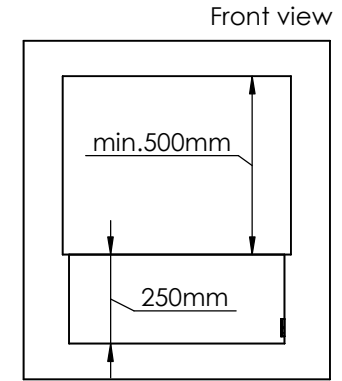

Wall cut-out dimensions

PRINCIPLE
82300

Denver F3
620

Flame Tray 400mm
With Remote control, Tree flame levels
2x65mm high glass screen

Dimensions in millimeters Page 1 / 1

Decoflame Aps
Vang Mark 2
9380 Vestbjerg
Denmark
Tlf: +45 9630 4800

bestilling@decoflame.dk

Order: -

Customer: -

REKV. NO. : -

Date: -