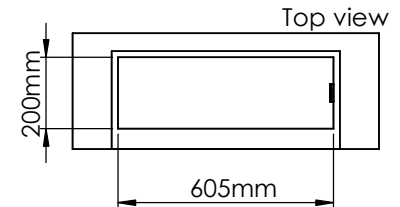

Wall cut-out dimensions

PRINCIPLE
82300

Denver F3
620

Flame Tray 400mm
With Remote control, Tree flame levels
2x80mm high glass screen

Dimensions in millimeters Page 1 / 1

Decoflame Aps
Vang Mark 2
9380 Vestbjerg
Denmark
Tlf: +45 9630 4800

bestilling@decoflame.dk

Order: -

Customer: -

REKV. NO.: -

Date: -