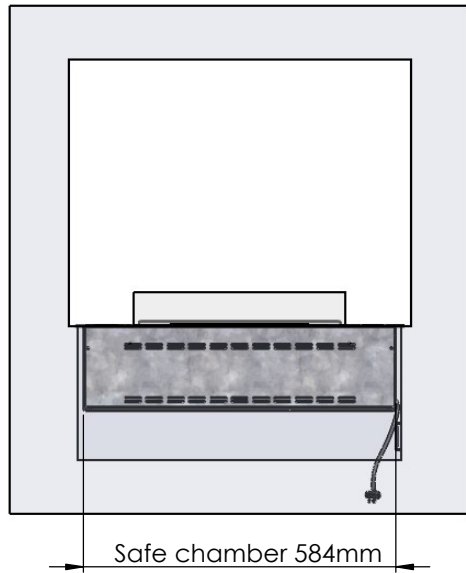

Glass solution 2