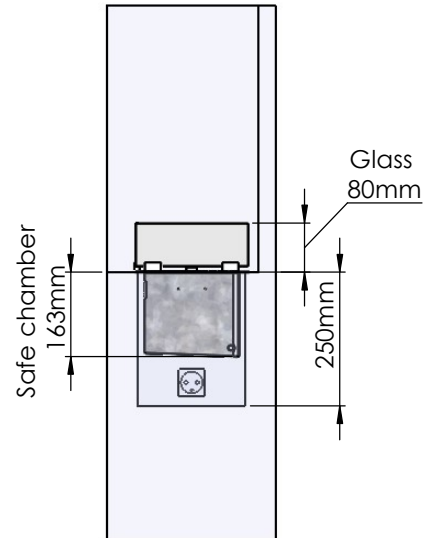

Glass solution 11