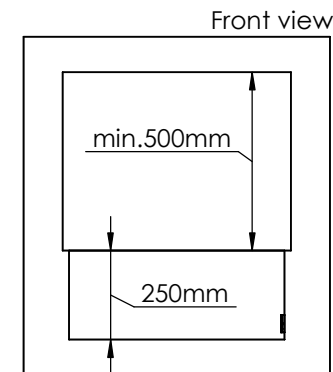

Wall cut-out dimensions

PRINCIPLE
82300

Denver F3
620

Flame Tray 400mm
With Remote control, Tree flame levels
3x80mm high glass screen

Dimensions in millimeters Page 1 / 1

Decoflame Aps
Vang Mark 2
9380 Vestbjerg
Denmark
Tlf: +45 9630 4800

bestilling@decoflame.dk

Order: -

Customer: -

REKV. NO. : -

Date: -