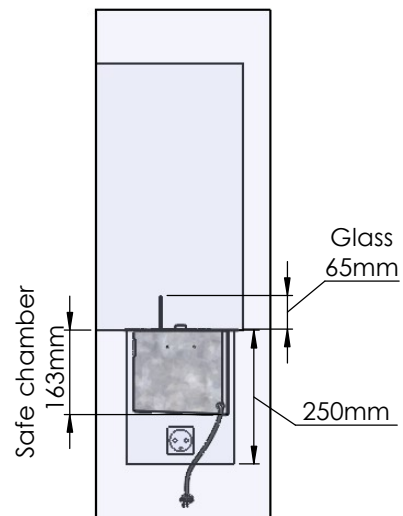

Glass solution 1

Wall cut-out dimensions