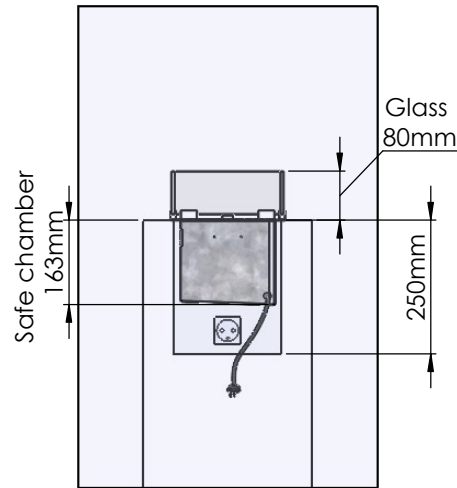

Glass solution 10