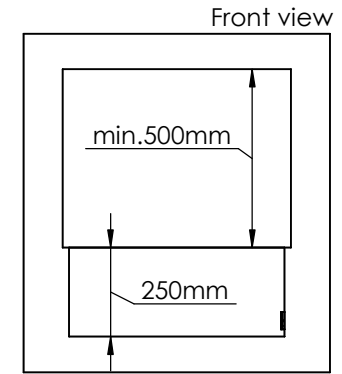

Wall cut-out dimensions

PRINCIPLE
82300

Denver F3
620

Flame Tray 400mm
With Remote control, Tree flame levels
2x65mm high glass screen

Dimensions in millimeters Page 1 / 1

Decoflame Aps
Vang Mark 2
9380 Vestbjerg
Denmark
Tlf: +45 9630 4800

bestilling@decoflame.dk

Order: -

Customer: -

REKV. NO.: -

Date: -