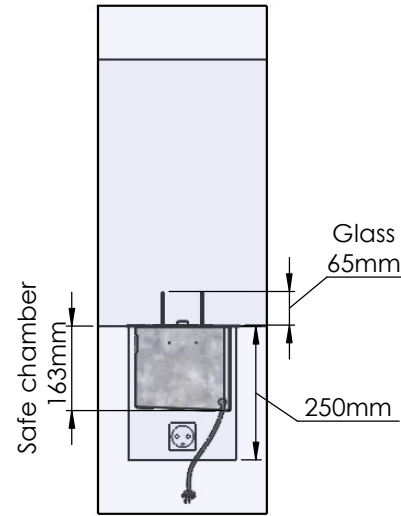

Glass solution 2