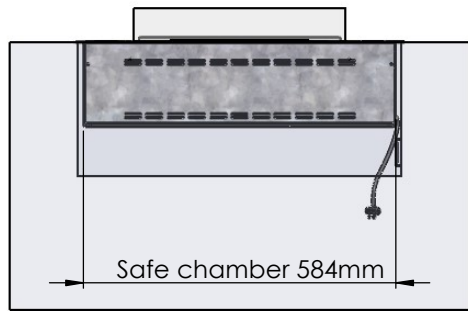

Glass solution 5