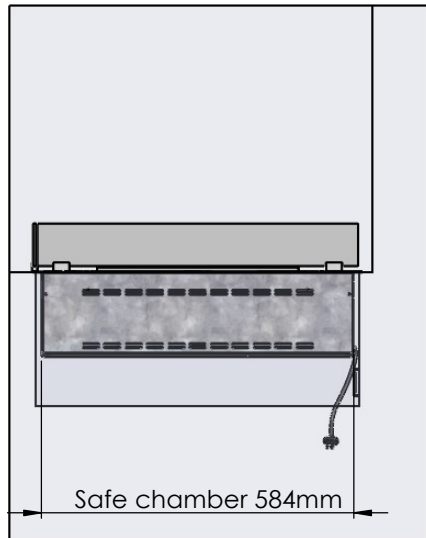

Glass solution 11