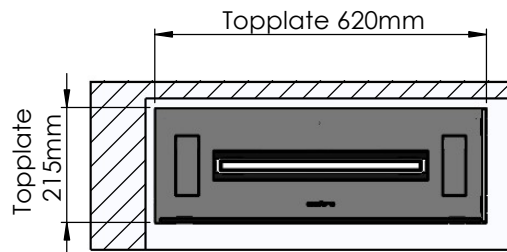

Glass solution 9