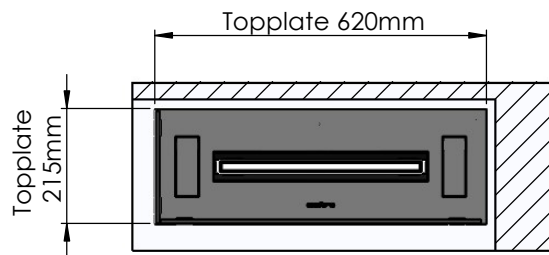

Glass solution 11