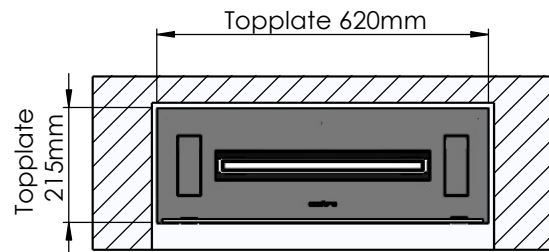

Glass solution 3

Wall cut-out dimensions