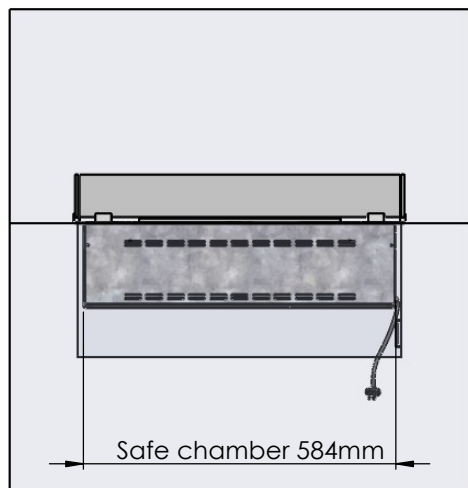

Glass solution 12