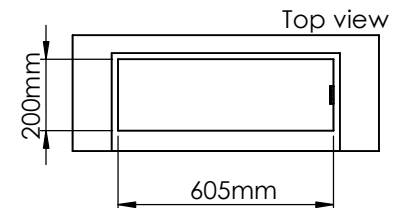

Wall cut-out dimensions

PRINCIPLE
82300

Denver F3
620

Flame Tray 400mm

With Remote control, Tree flame levels

2x80mm high glass screen

Dimensions in millimeters Page 1 / 1

Decoflame Aps
Vang Mark 2
9380 Vestbjerg
Denmark
Tlf: +45 9630 4800

bestilling@decoflame.dk

Order: -

Customer: -

REKV. NO. : -

Date: -