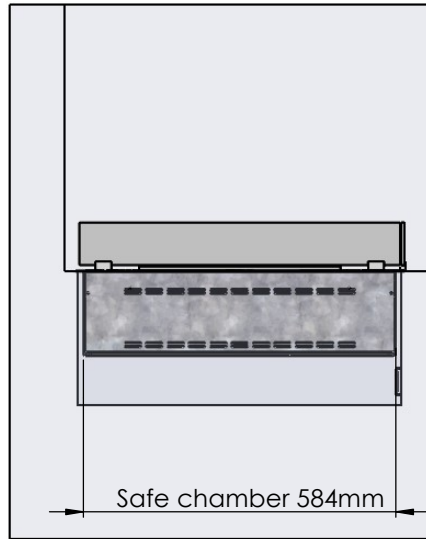

Glass solution 9