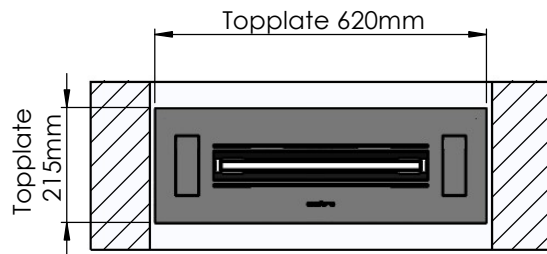

Glass solution 2