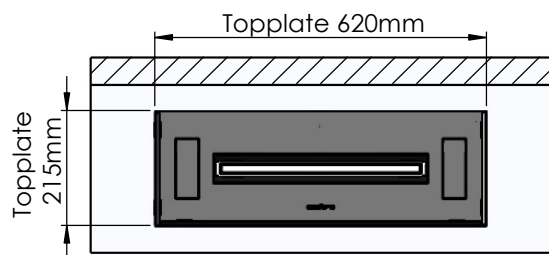

Glass solution 12