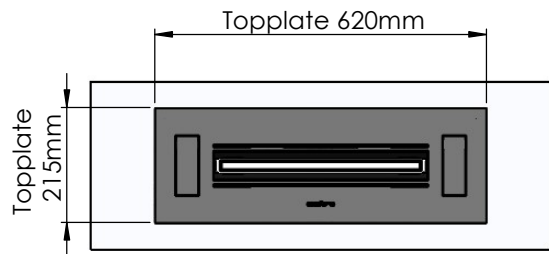

Glass solution 5