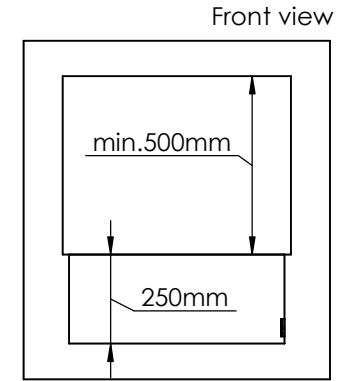

PRINCIPLE
82300

Denver F3
620

Flame Tray 400mm
With Remote control, Tree flame levels
80mm high glass screen

Dimensions in millimeters Page 1 / 1

Decoflame Aps
Vang Mark 2
9380 Vestbjerg
Denmark
Tlf: +45 9630 4800

bestilling@decoflame.dk

Order: -

Customer: -

REKV. NO. : -

Date: -