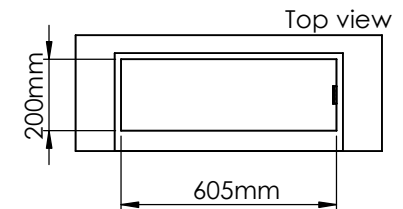

Wall cut-out dimensions

PRINCIPLE
82300

Denver F3
620

Flame Tray 400mm
With Remote control, Tree flame levels
3x80mm high glass screen

Dimensions in millimeters Page 1 / 1

Decoflame Aps
Vang Mark 2
9380 Vestbjerg
Denmark
Tlf: +45 9630 4800

bestilling@decoflame.dk

Order: -

Customer: -

REKV. NO.: -

Date: -