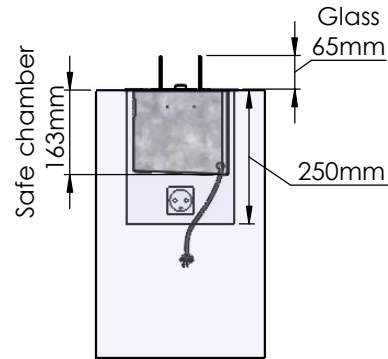

Glass solution 5