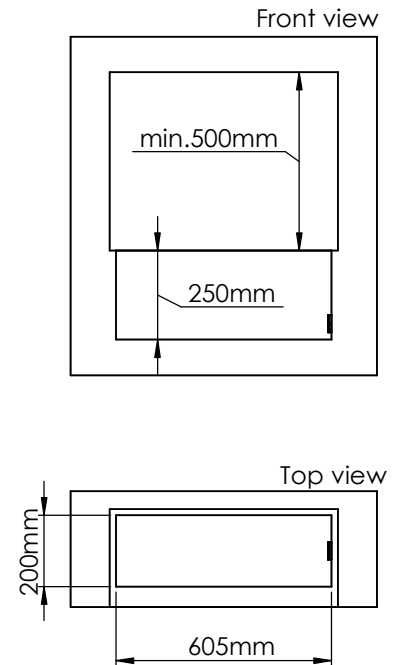

Wall cut-out dimensions

PRINCIPLE
82300

Denver F3
620

Flame Tray 400mm
With Remote control, Tree flame levels
2x80mm high glass screen

Dimensions in millimeters Page 1 / 1

Decoflame Aps
Vang Mark 2
9380 Vestbjerg
Denmark
Tlf: +45 9630 4800

bestilling@decoflame.dk

Order: -

Customer: -

REKV. NO.: -

Date: -