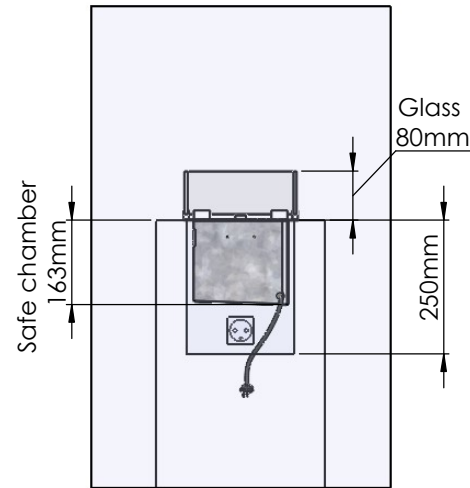

Glass solution 8