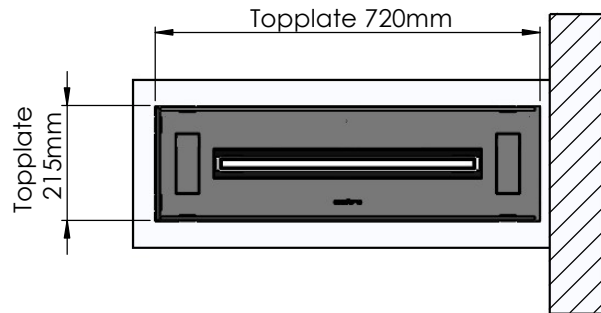

Glass solution 10

Wall cut-out dimensions

PRINCIPLE
82000

Denver F3
720

Flame Tray 500mm
With Remote control, Tree flame levels
3x80mm high glass screen

Dimensions in millimeters Page 1 / 1

Decoflame Aps
Vang Mark 2
9380 Vestbjerg
Denmark
Tlf: +45 9630 4800

bestilling@decoflame.dk

Order: -

Customer: -

REKV. NO.: -

Date: -