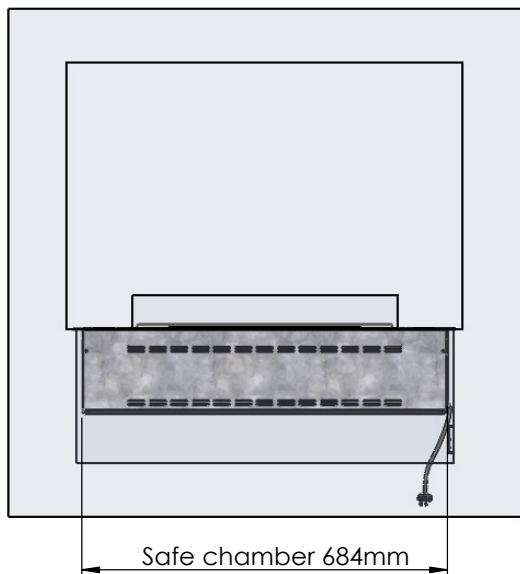

Glass solution 1

Wall cut-out dimensions