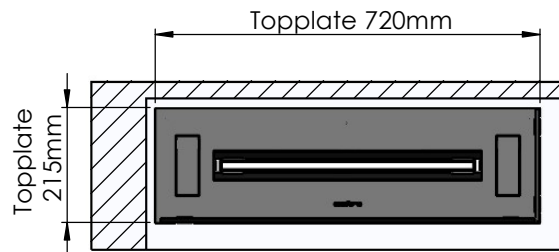

Wall cut-out dimensions

PRINCIPLE
82000

Denver F3
720

Flame Tray 500mm

With Remote control, Tree flame levels

2x80mm high glass screen

Dimensions in millimeters Page 1 / 1

Decoflame Aps
Vang Mark 2
9380 Vestbjerg
Denmark
Tlf: +45 9630 4800

bestilling@decoflame.dk

Order: -

Customer: -

REKV. NO.: -

Date: -