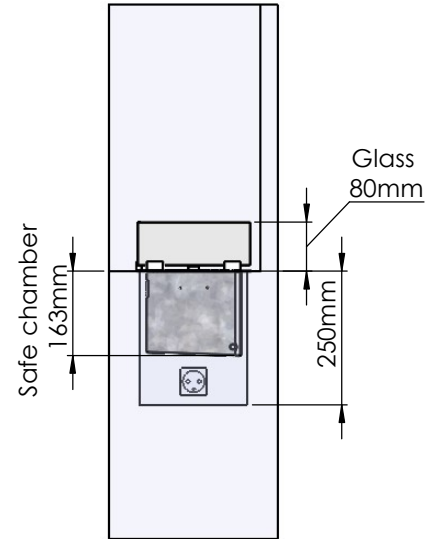

Glass solution 9