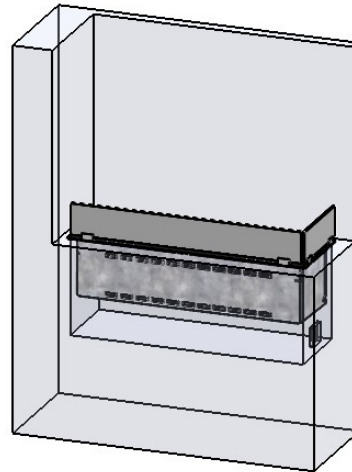

Glass solution 9
Glass 80mm high 6-10mm thick