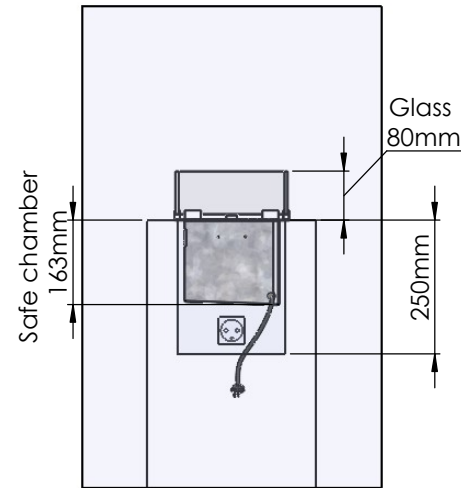

Glass solution 10

Wall cut-out dimensions

PRINCIPLE
82000

Denver F3
720

Flame Tray 500mm
With Remote control, Tree flame levels
3x80mm high glass screen

Dimensions in millimeters Page 1 / 1

Decoflame Aps
Vang Mark 2
9380 Vestbjerg
Denmark
Tlf: +45 9630 4800

bestilling@decoflame.dk

Order: -

Customer: -

REKV. NO.: -

Date: -