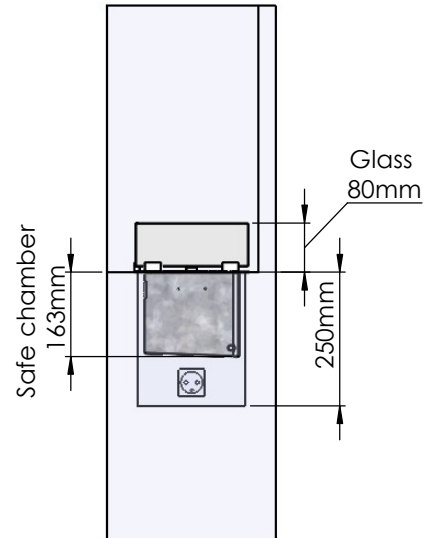

Glass solution 11