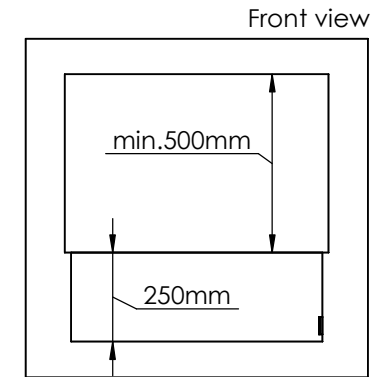

Wall cut-out dimensions

PRINCIPLE
82000

Denver F3
720

Flame Tray 500mm

With Remote control, Tree flame levels

2x80mm high glass screen

Dimensions in millimeters Page 1 / 1

Decoflame Aps
Vang Mark 2
9380 Vestbjerg
Denmark
Tlf: +45 9630 4800

bestilling@decoflame.dk

Order: -

Customer: -

REKV. NO.: -

Date: -