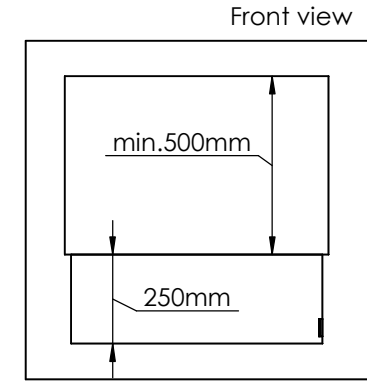

Wall cut-out dimensions

PRINCIPLE
82000

Denver F3
720

Flame Tray 500mm

With Remote control, Tree flame levels

2x65mm high glass screen

Dimensions in millimeters Page 1 / 1

Decoflame Aps
Vang Mark 2
9380 Vestbjerg
Denmark
Tlf: +45 9630 4800

bestilling@decoflame.dk

Order: -

Customer: -

REKV. NO.: -

Date: -