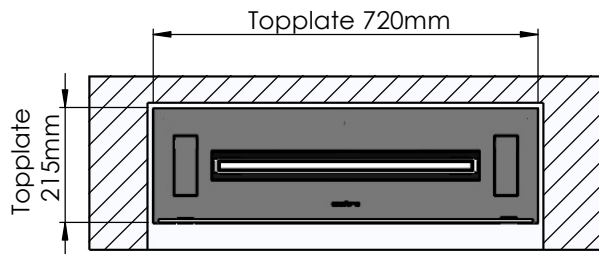

Glass solution 3