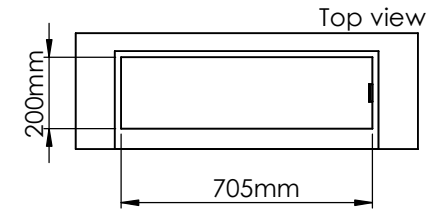

Wall cut-out dimensions

PRINCIPLE
82000

Denver F3
720

Flame Tray 500mm

With Remote control, Tree flame levels

2x65mm high glass screen

Dimensions in millimeters Page 1 / 1

Decoflame Aps
Vang Mark 2
9380 Vestbjerg
Denmark
Tlf: +45 9630 4800

bestilling@decoflame.dk

Order: -

Customer: -

REKV. NO.: -

Date: -