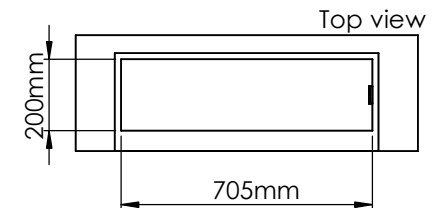

Wall cut-out dimensions

PRINCIPLE
82000

Denver F3
720

Flame Tray 500mm
With Remote control, Tree flame levels
2x80mm high glass screen

Dimensions in millimeters Page 1 / 1

Decoflame Aps
Vang Mark 2
9380 Vestbjerg
Denmark
Tlf: +45 9630 4800

bestilling@decoflame.dk

Order: -

Customer: -

REKV. NO. : -

Date: -