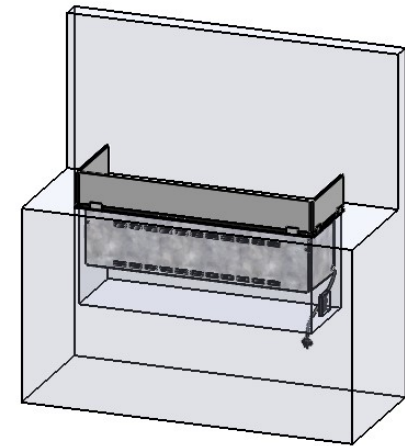

Glass solution 6
No Glass

Glass solution 7
Not possible

Glass solution 12
Glass 80mm high 6-10mm thick