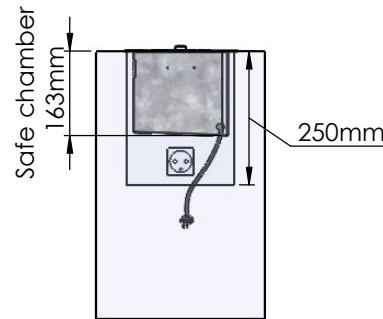

Glass solution 6

Wall cut-out dimensions

PRINCIPLE
82000

Denver F3
720

Flame Tray 500mm
With Remote control, Tree flame levels

Dimensions in millimeters Page 1 / 1

Decoflame Aps
Vang Mark 2
9380 Vestbjerg
Denmark
Tlf: +45 9630 4800

bestilling@decoflame.dk

Order: -

Customer: -

REKV. NO. : -

Dato: -