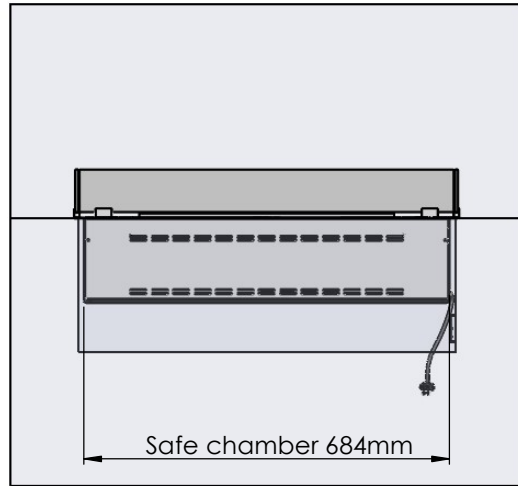

Glass solution 12