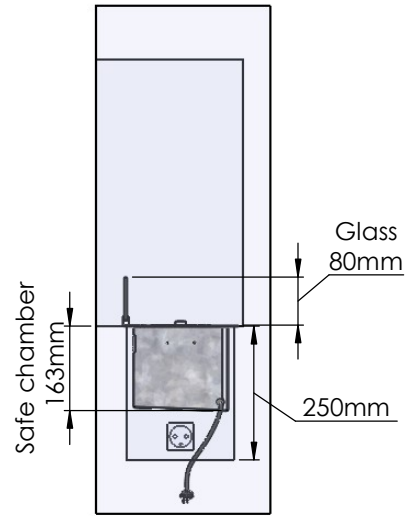

Glass solution 3