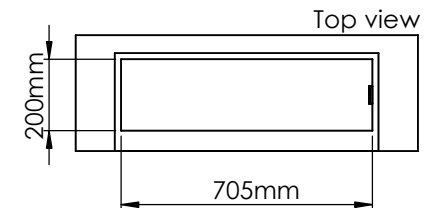

Wall cut-out dimensions

PRINCIPLE
82000

Denver F3
720

Flame Tray 500mm

With Remote control, Tree flame levels

2x65mm high glass screen

Dimensions in millimeters Page 1 / 1

Decoflame Aps
Vang Mark 2
9380 Vestbjerg
Denmark
Tlf: +45 9630 4800

bestilling@decoflame.dk

Order: -

Customer: -

REKV. NO.: -

Date: -