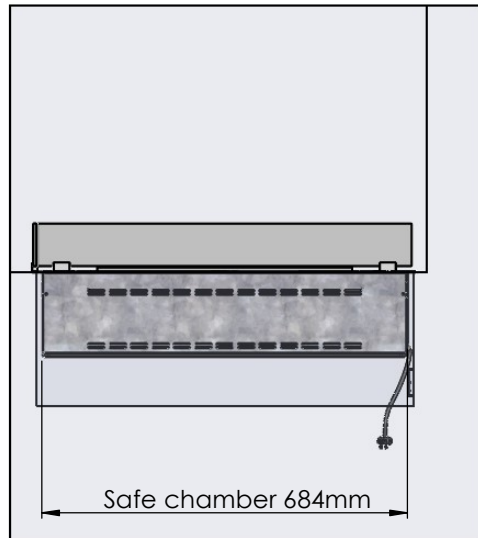

Glass solution 11