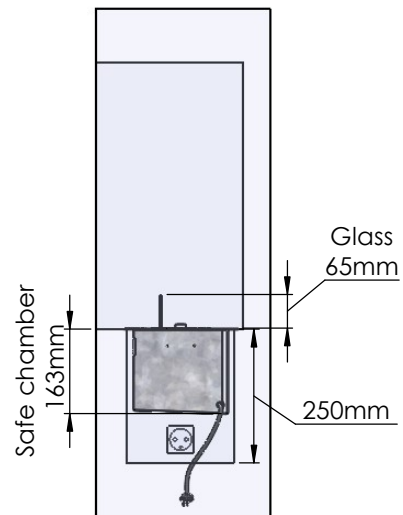

Glass solution 1

Wall cut-out dimensions