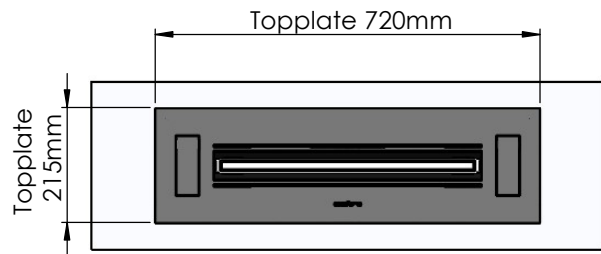

Glass solution 5