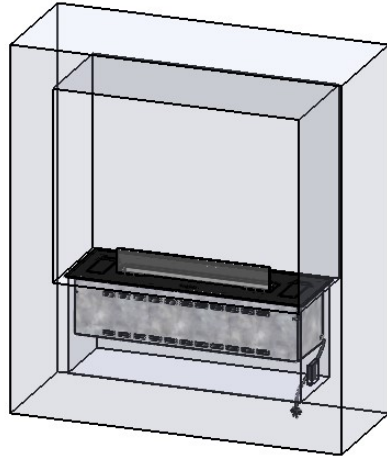

Glass Solutions – Denver F3 & Denver F6

This guide provides an overview of our recommended glass configurations for Denver F3 and Denver F6 electronic burners. The glass design plays an essential role in ensuring stable and safe operation, and every solution is developed to support optimal airflow, proper shielding and a clean, architectural expression.

To make it easy to choose the correct setup, each configuration is clearly numbered. With the solutions shown, you achieve high safety, dependable performance and the distinctive visual quality that characterises Decoflame.

Glass solution 1
Glass 65mm high 4mm thick