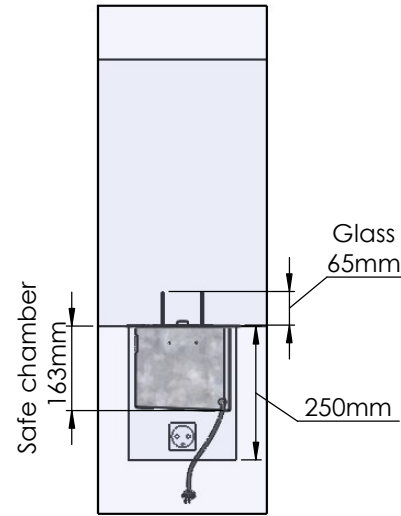

Glass solution 2