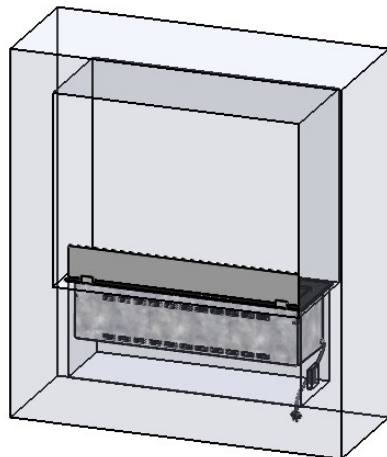

## Glass Solutions – Denver F3 & Denver F6

This guide provides an overview of our recommended glass configurations for Denver F3 and Denver F6 electronic burners. The glass design plays an essential role in ensuring stable and safe operation, and every solution is developed to support optimal airflow, proper shielding and a clean, architectural expression.

**Glass solution 1**  
Glass 65mm high 4mm thick

**Glass solution 2**  
Glass 65mm high 4mm thick

**Glass solution 3**  
Glass 80mm high 6-10mm thick

**Glass solution 4**  
Glass 80mm high 6-10mm thick

**Glass solution 5**  
Glass 65mm high 4mm thick