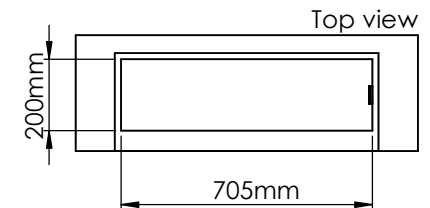

Glass solution 6

Wall cut-out dimensions

PRINCIPLE
82000

Denver F3
720

Flame Tray 500mm
With Remote control, Tree flame levels

Dimensions in millimeters Page 1 / 1

Decoflame Aps
Vang Mark 2
9380 Vestbjerg
Denmark
Tlf: +45 9630 4800

bestilling@decoflame.dk

Order: -

Customer: -

REKV. NO. : -

Dato: -