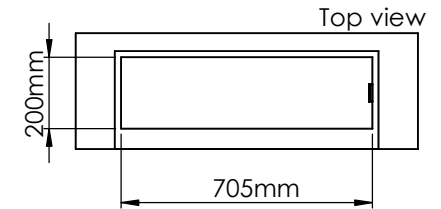

Wall cut-out dimensions

PRINCIPLE
82000

Denver F3
720

Flame Tray 500mm

With Remote control, Tree flame levels

80mm high glass screen

Dimensions in millimeters Page 1 / 1

Decoflame Aps
Vang Mark 2
9380 Vestbjerg
Denmark
Tlf: +45 9630 4800

bestilling@decoflame.dk

Order: -

Customer: -

REKV. NO.: -

Date: -