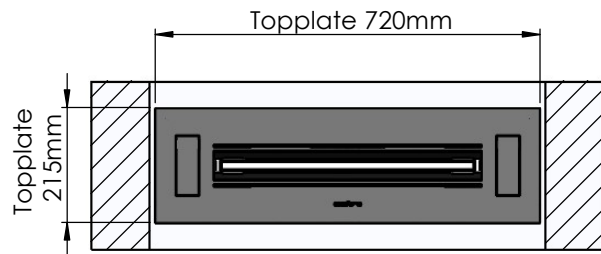

Glass solution 2