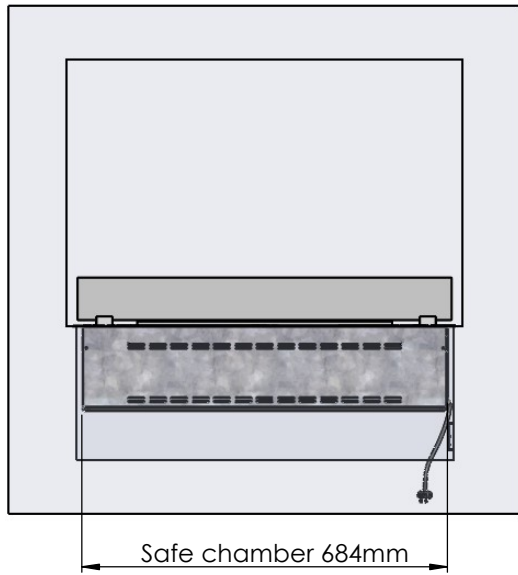

Glass solution 3