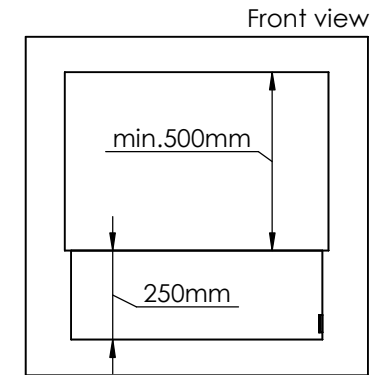

Wall cut-out dimensions

PRINCIPLE
82000

Denver F3
720

Flame Tray 500mm

With Remote control, Tree flame levels

2x80mm high glass screen

Dimensions in millimeters Page 1 / 1

Decoflame Aps
Vang Mark 2
9380 Vestbjerg
Denmark
Tlf: +45 9630 4800

bestilling@decoflame.dk

Order: -

Customer: -

REKV. NO.: -

Date: -