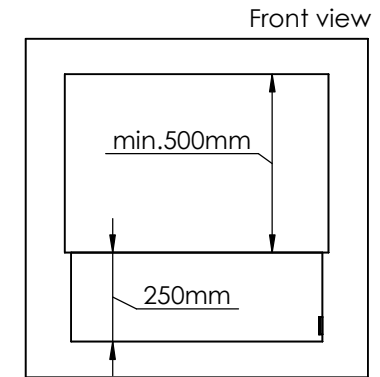

Glass solution 6

Wall cut-out dimensions

PRINCIPLE
82000

Denver F3
720

Flame Tray 500mm
With Remote control, Tree flame levels

Dimensions in millimeters Page 1 / 1

Decoflame Aps
Vang Mark 2
9380 Vestbjerg
Denmark
Tlf: +45 9630 4800

bestilling@decoflame.dk

Order: -

Customer: -

REKV. NO. : -

Dato: -