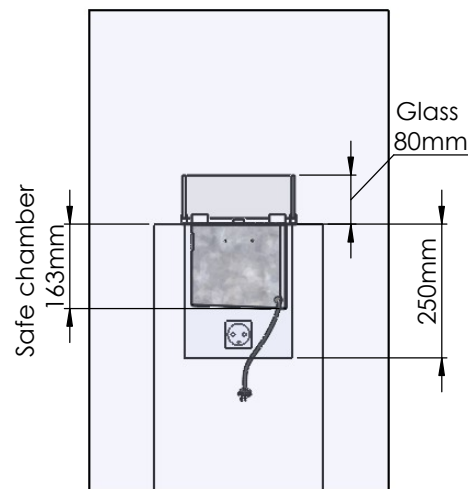

Glass solution 8

Wall cut-out dimensions

PRINCIPLE
82000

Denver F3
720

Flame Tray 500mm
With Remote control, Tree flame levels
3x80mm high glass screen

Dimensions in millimeters Page 1 / 1

Decoflame Aps
Vang Mark 2
9380 Vestbjerg
Denmark
Tlf: +45 9630 4800

bestilling@decoflame.dk

Order: -

Customer: -

REKV. NO.: -

Date: -