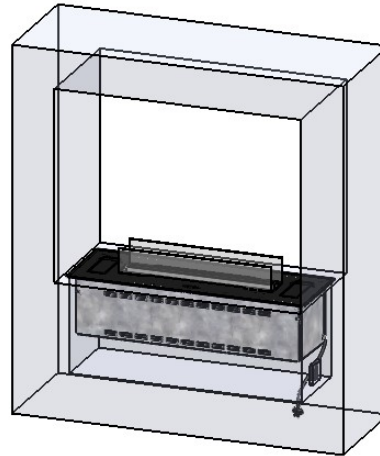

Glass solution 2
Glass 65mm high 4mm thick