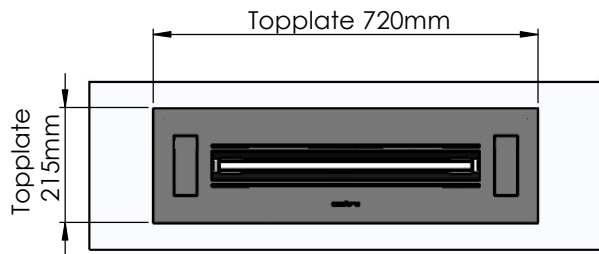

Glass solution 6

Wall cut-out dimensions

PRINCIPLE
82000

Denver F3
720

Flame Tray 500mm
With Remote control, Tree flame levels

Dimensions in millimeters Page 1 / 1

Decoflame Aps
Vang Mark 2
9380 Vestbjerg
Denmark
Tlf: +45 9630 4800

bestilling@decoflame.dk

Order: -

Customer: -

REKV. NO. : -

Dato: -