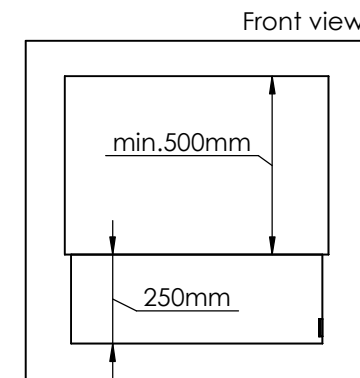

PRINCIPLE
82000

Denver F3
720

Flame Tray 500mm
With Remote control, Tree flame levels
65mm high glass screen

Dimensions in millimeters Page 1 / 1

Decoflame Aps
Vang Mark 2
9380 Vestbjerg
Denmark
Tlf: +45 9630 4800

bestilling@decoflame.dk

Order: -

Customer: -

REKV. NO.: -

Date: -