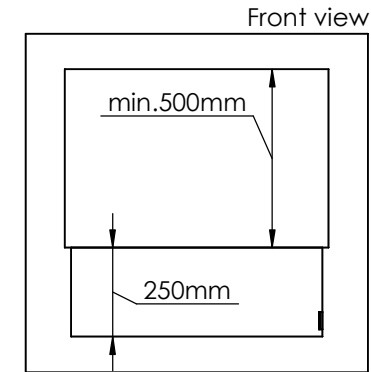

Glass solution 10

Wall cut-out dimensions

PRINCIPLE
82000

Denver F3
720

Flame Tray 500mm
With Remote control, Tree flame levels
3x80mm high glass screen

Dimensions in millimeters Page 1 / 1

Decoflame Aps
Vang Mark 2
9380 Vestbjerg
Denmark
Tlf: +45 9630 4800

bestilling@decoflame.dk

Order: -

Customer: -

REKV. NO.: -

Date: -