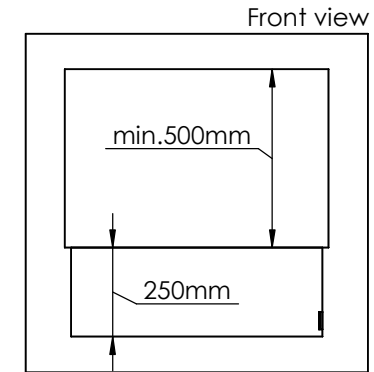

Wall cut-out dimensions

PRINCIPLE
82000

Denver F3
720

Flame Tray 500mm

With Remote control, Tree flame levels

2x65mm high glass screen

Dimensions in millimeters Page 1 / 1

Decoflame Aps
Vang Mark 2
9380 Vestbjerg
Denmark
Tlf: +45 9630 4800

bestilling@decoflame.dk

Order: -

Customer: -

REKV. NO.: -

Date: -