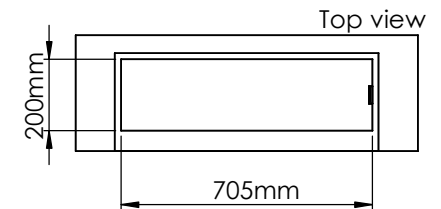

Wall cut-out dimensions

PRINCIPLE
82000

Denver F3
720

Flame Tray 500mm

With Remote control, Tree flame levels

2x80mm high glass screen

Dimensions in millimeters Page 1 / 1

Decoflame Aps
Vang Mark 2
9380 Vestbjerg
Denmark
Tlf: +45 9630 4800

bestilling@decoflame.dk

Order: -

Customer: -

REKV. NO.: -

Date: -