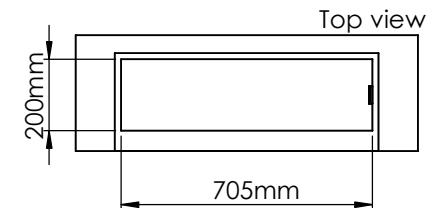

Glass solution 10

Wall cut-out dimensions

PRINCIPLE
82000

Denver F3
720

Flame Tray 500mm
With Remote control, Tree flame levels
3x80mm high glass screen

Dimensions in millimeters Page 1 / 1

Decoflame Aps
Vang Mark 2
9380 Vestbjerg
Denmark
Tlf: +45 9630 4800

bestilling@decoflame.dk

Order: -

Customer: -

REKV. NO.: -

Date: -