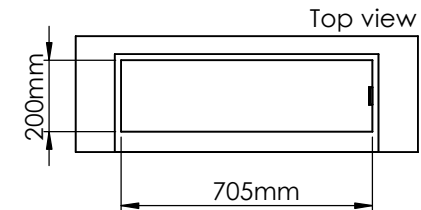

Wall cut-out dimensions

PRINCIPLE
82000

Denver F3
720

Flame Tray 500mm

With Remote control, Tree flame levels

3x80mm high glass screen

Dimensions in millimeters Page 1 / 1

Decoflame Aps
Vang Mark 2
9380 Vestbjerg
Denmark
Tlf: +45 9630 4800

bestilling@decoflame.dk

Order: -

Customer: -

REKV. NO.: -

Date: -