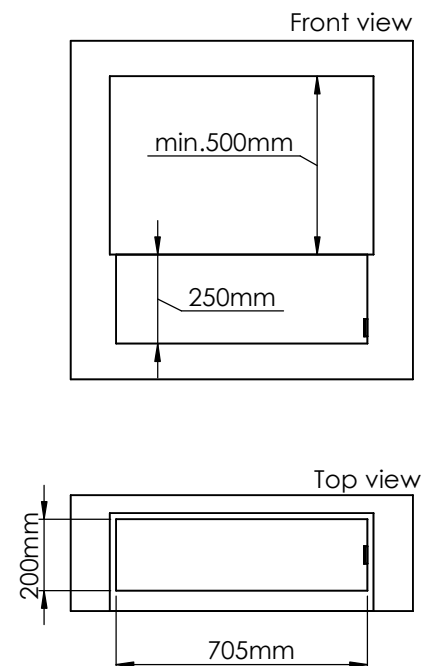

Glass solution 8

Wall cut-out dimensions

PRINCIPLE
82000

Denver F3
720

Flame Tray 500mm
With Remote control, Tree flame levels
3x80mm high glass screen

Dimensions in millimeters Page 1 / 1

Decoflame Aps
Vang Mark 2
9380 Vestbjerg
Denmark
Tlf: +45 9630 4800

bestilling@decoflame.dk

Order: -

Customer: -

REKV. NO.: -

Date: -