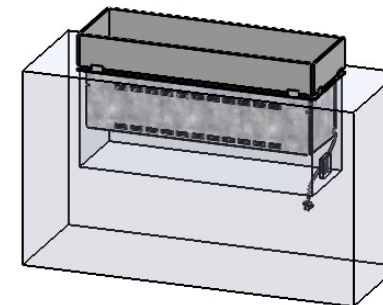

**Glass solution 1**  
Glass 65mm high 4mm thick

**Glass solution 2**  
Glass 65mm high 4mm thick

**Glass solution 3**  
Glass 80mm high 6-10mm thick

**Glass solution 4**  
Glass 80mm high 6-10mm thick

**Glass solution 5**  
Glass 65mm high 4mm thick

**Glass solution 6**  
No Glass

**Glass solution 7**  
Not possible

**Glass solution 8**  
Glass 80mm high 6-10mm

**Glass solution 9**  
Glass 80mm high 6-10mm thick

**Glass solution 12**  
Glass 80mm high 6-10mm thick

No part thereof may be  
disclosed, copied, duplicated  
or in any other way made use  
of, except with the approval  
of Decoflame ApS

Decoflame Denmark

Glass solution 1

Wall cut-out dimensions

**PRINCIPLE**  
82000