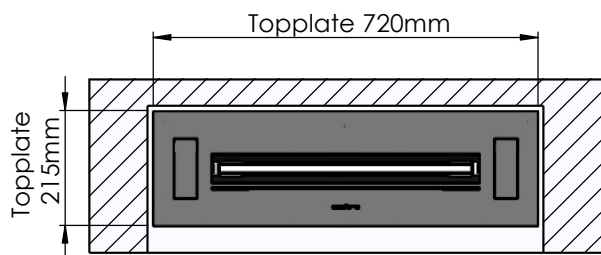

PRINCIPLE
82000

Denver F3
720

Flame Tray 500mm
With Remote control, Tree flame levels
65mm high glass screen

Dimensions in millimeters Page 1 / 1

Decoflame Aps
Vang Mark 2
9380 Vestbjerg
Denmark
Tlf: +45 9630 4800

bestilling@decoflame.dk

Order: -

Customer: -

REKV. NO.: -

Date: -