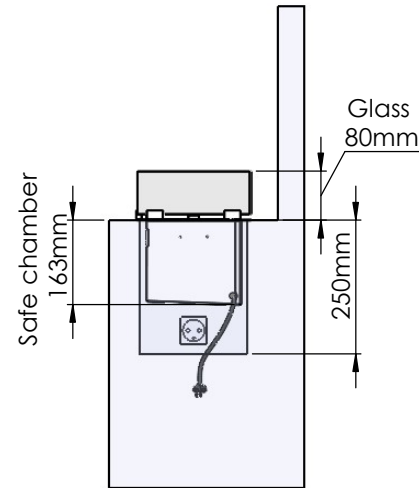

Glass solution 12