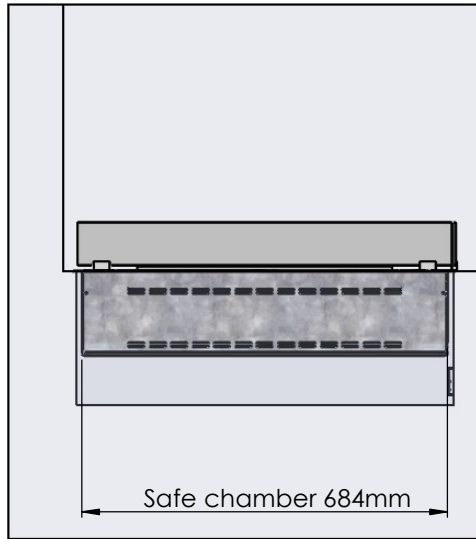

Glass solution 9