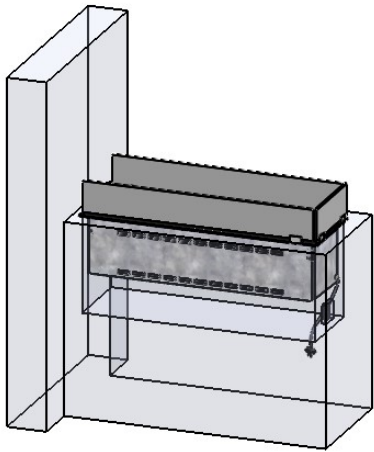

Glass solution 8
Glass 80mm high 6-10mm