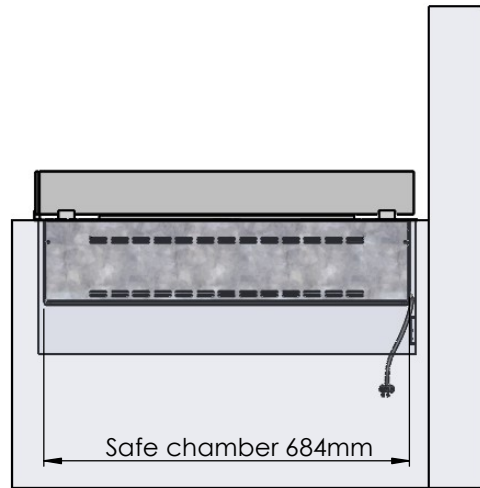

Glass solution 10

Wall cut-out dimensions

PRINCIPLE
82000

Denver F3
720

Flame Tray 500mm
With Remote control, Tree flame levels
3x80mm high glass screen

Dimensions in millimeters Page 1 / 1

Decoflame Aps
Vang Mark 2
9380 Vestbjerg
Denmark
Tlf: +45 9630 4800

bestilling@decoflame.dk

Order: -

Customer: -

REKV. NO.: -

Date: -