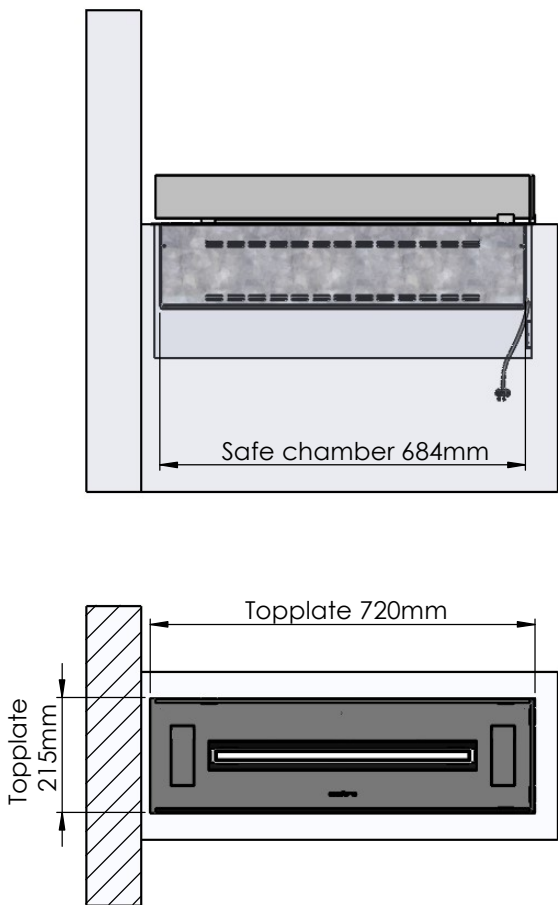

Glass solution 8

Wall cut-out dimensions

PRINCIPLE
82000

Denver F3
720

Flame Tray 500mm
With Remote control, Tree flame levels
3x80mm high glass screen

Dimensions in millimeters Page 1 / 1

Decoflame Aps
Vang Mark 2
9380 Vestbjerg
Denmark
Tlf: +45 9630 4800

bestilling@decoflame.dk

Order: -

Customer: -

REKV. NO.: -

Date: -