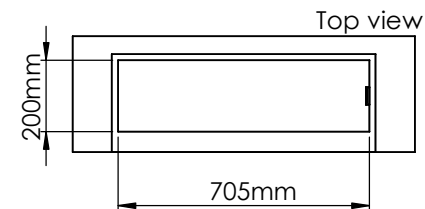

PRINCIPLE
82000

Denver F3
720

Flame Tray 500mm
With Remote control, Tree flame levels
65mm high glass screen

Dimensions in millimeters Page 1 / 1

Decoflame Aps
Vang Mark 2
9380 Vestbjerg
Denmark
Tlf: +45 9630 4800

bestilling@decoflame.dk

Order: -

Customer: -

REKV. NO.: -

Date: -