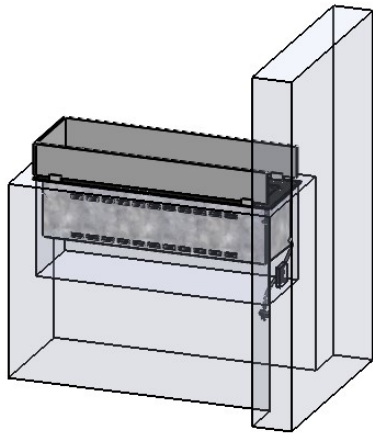

Glass solution 10
Glass 80mm high 6-10mm