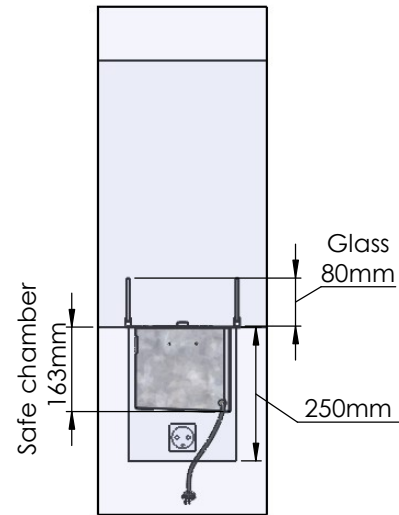

Glass solution 4