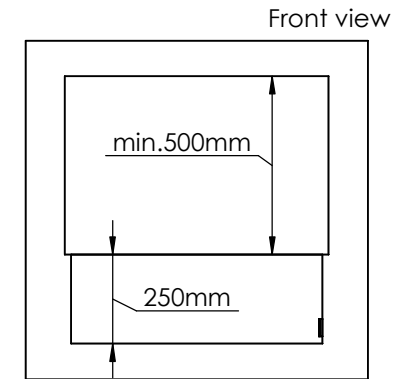

Wall cut-out dimensions

PRINCIPLE
82000

Denver F3
720

Flame Tray 500mm

With Remote control, Tree flame levels

3x80mm high glass screen

Dimensions in millimeters Page 1 / 1

Decoflame Aps
Vang Mark 2
9380 Vestbjerg
Denmark
Tlf: +45 9630 4800

bestilling@decoflame.dk

Order: -

Customer: -

REKV. NO.: -

Date: -