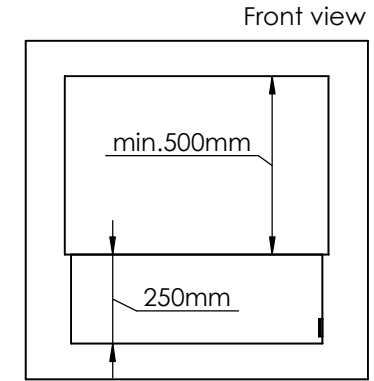

Wall cut-out dimensions

PRINCIPLE
82000

Denver F3
720

Flame Tray 500mm

With Remote control, Tree flame levels

80mm high glass screen

Dimensions in millimeters Page 1 / 1

Decoflame Aps
Vang Mark 2
9380 Vestbjerg
Denmark
Tlf: +45 9630 4800

bestilling@decoflame.dk

Order: -

Customer: -

REKV. NO.: -

Date: -