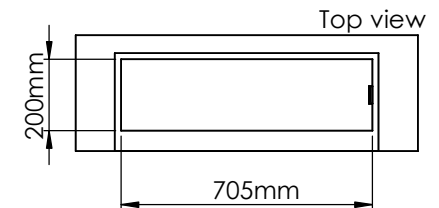

Wall cut-out dimensions

PRINCIPLE
82000

Denver F3
720

Flame Tray 500mm

With Remote control, Tree flame levels

2x80mm high glass screen

Dimensions in millimeters Page 1 / 1

Decoflame Aps
Vang Mark 2
9380 Vestbjerg
Denmark
Tlf: +45 9630 4800

bestilling@decoflame.dk

Order: -

Customer: -

REKV. NO.: -

Date: -