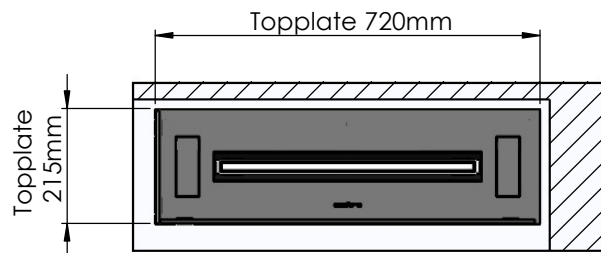

Wall cut-out dimensions

PRINCIPLE
82000

Denver F3
720

Flame Tray 500mm
With Remote control, Tree flame levels
2x80mm high glass screen

Dimensions in millimeters Page 1 / 1

Decoflame Aps
Vang Mark 2
9380 Vestbjerg
Denmark
Tlf: +45 9630 4800

bestilling@decoflame.dk

Order: -

Customer: -

REKV. NO. : -

Date: -