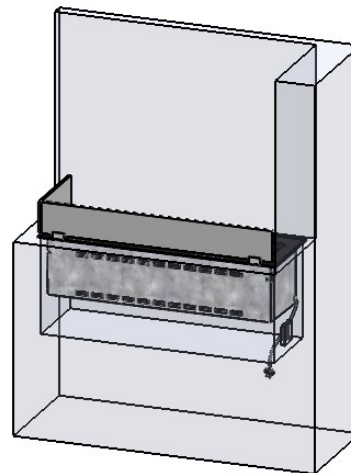

Glass solution 11
Glass 80mm high 6-10mm thick

Decoflame ApS
Vang Mark 2
9380 Vestbjerg
Denmark
Tlf: +45 9630 4800

bestilling@decoflame.dk

Copyright of Decoflame ApS
Denmark,
whose property this document
remains.

Decoflame Denmark