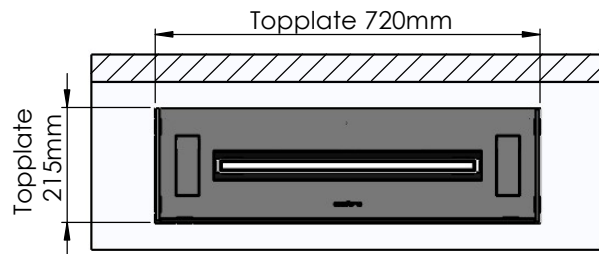

Glass solution 12