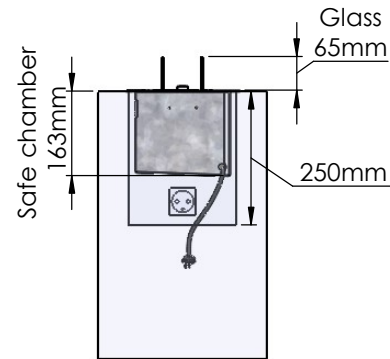

Glass solution 5