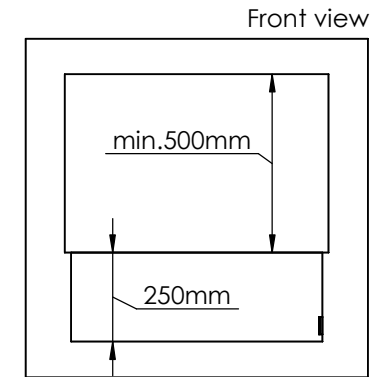

Wall cut-out dimensions

PRINCIPLE
82000

Denver F3
720

Flame Tray 500mm
With Remote control, Tree flame levels
2x80mm high glass screen

Dimensions in millimeters Page 1 / 1

Decoflame Aps
Vang Mark 2
9380 Vestbjerg
Denmark
Tlf: +45 9630 4800

bestilling@decoflame.dk

Order: -

Customer: -

REKV. NO. : -

Date: -