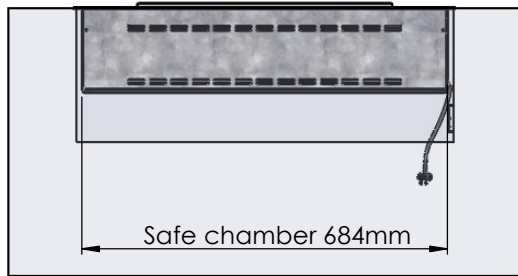

Glass solution 6

Wall cut-out dimensions

PRINCIPLE
82000

Denver F3
720

Flame Tray 500mm
With Remote control, Tree flame levels

Dimensions in millimeters Page 1 / 1

Decoflame Aps
Vang Mark 2
9380 Vestbjerg
Denmark
Tlf: +45 9630 4800

bestilling@decoflame.dk

Order: -

Customer: -

REKV. NO. : -

Dato: -