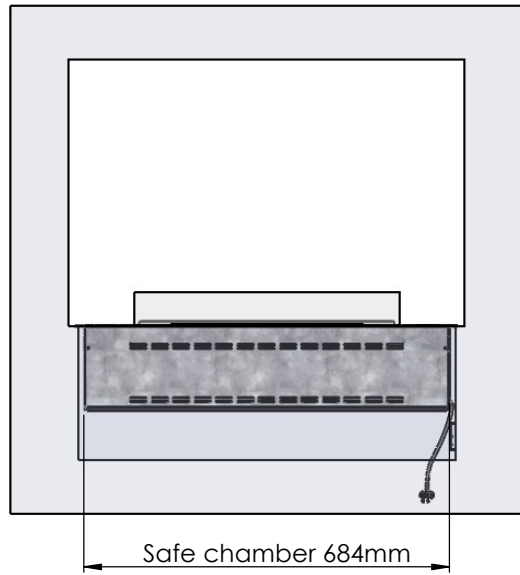

Glass solution 2