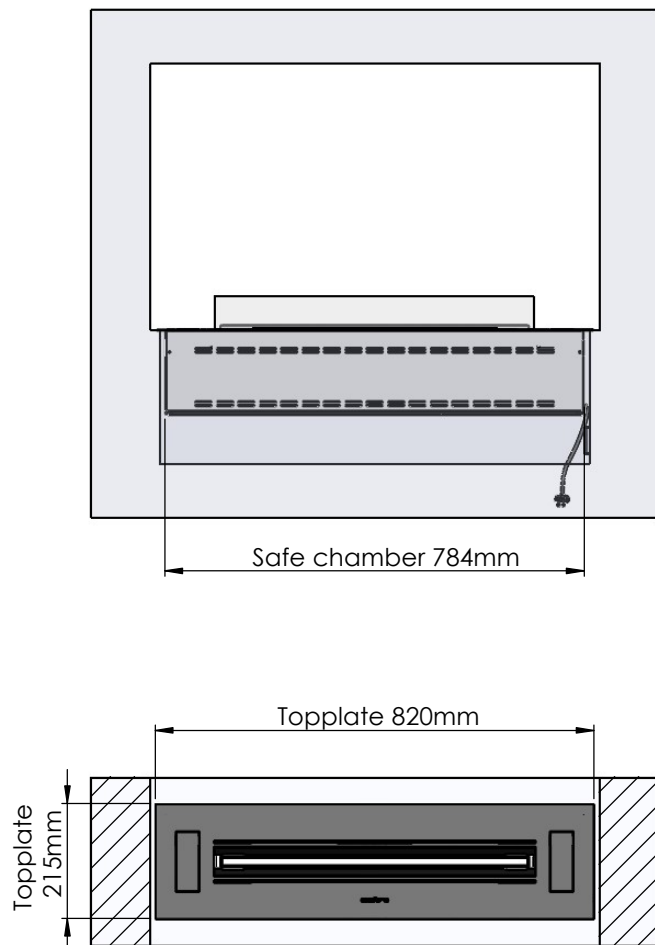

Glass solution 2

Wall cut-out dimensions