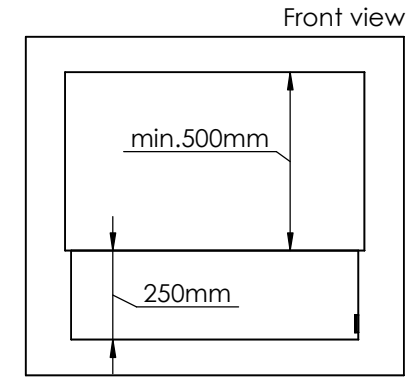

Wall cut-out dimensions

PRINCIPLE
82050

Denver F3
820

Flame Tray 600mm

With Remote control, Tree flame levels

2x80mm high glass screen

Dimensions in millimeters Page 1 / 1

Decoflame Aps
Vang Mark 2
9380 Vestbjerg
Denmark
Tlf: +45 9630 4800

bestilling@decoflame.dk

Order: -

Customer: -

REKV. NO.: -

Dato: -