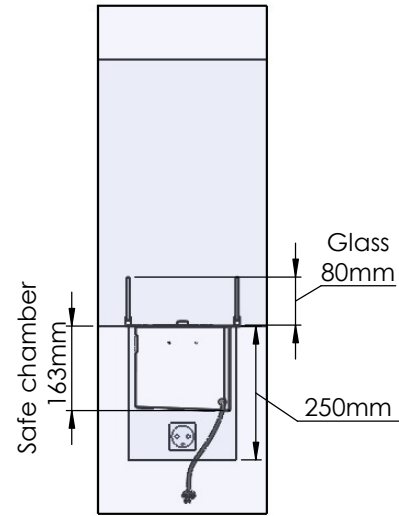

Glass solution 4