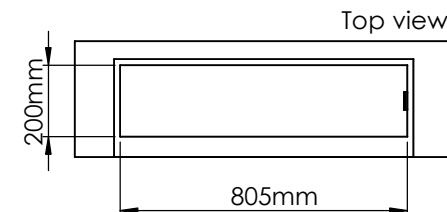

Wall cut-out dimensions

PRINCIPLE
82050

Denver F3
820

Flame Tray 600mm
With Remote control, Tree flame levels
65mm high glass screen

Dimensions in millimeters Page 1 / 1

Decoflame Aps
Vang Mark 2
9380 Vestbjerg
Denmark
Tlf: +45 9630 4800

bestilling@decoflame.dk

Order: -

Customer: -

REKV. NO.: -

Date: -