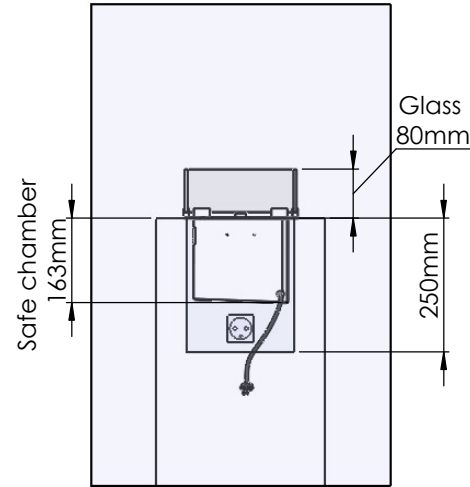

Glass solution 8