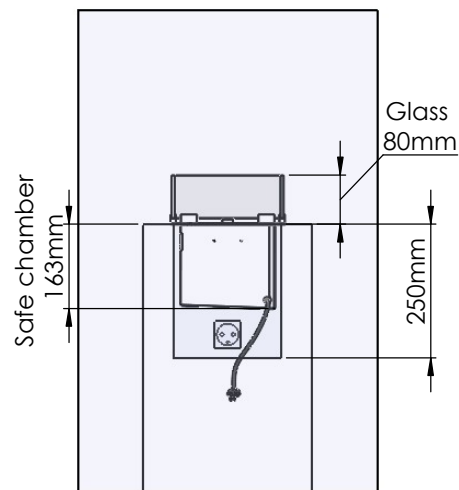

Glass solution 10

Wall cut-out dimensions

PRINCIPLE
82050

Denver F3
820

Flame Tray 600mm

With Remote control, Tree flame levels

3x80mm high glass screen

Dimensions in millimeters Page 1 / 1

Decoflame Aps
Vang Mark 2
9380 Vestbjerg
Denmark
Tlf: +45 9630 4800

bestilling@decoflame.dk

Order: -

Customer: -

REKV. NO.: -

Date: -