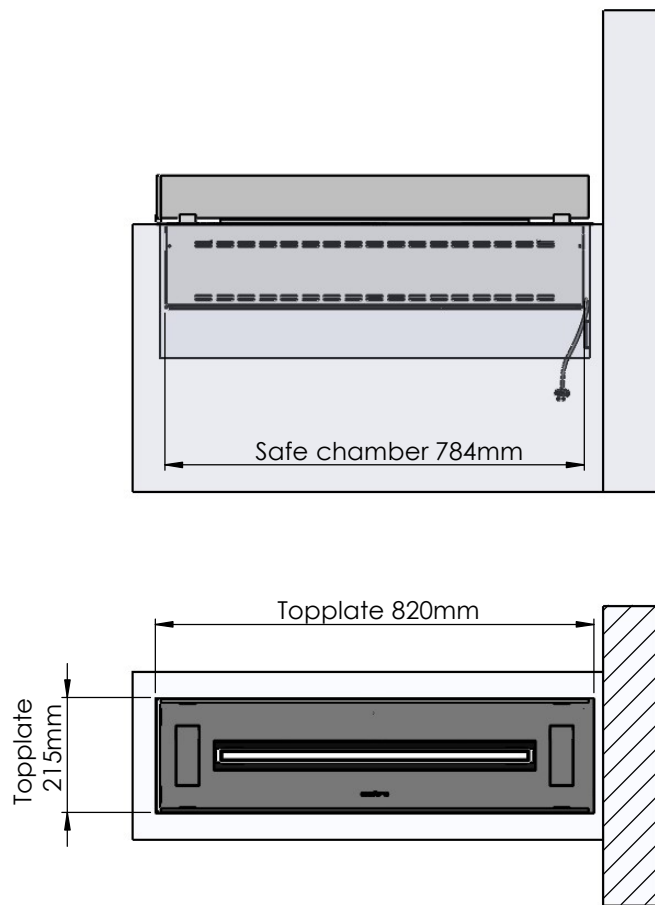

Glass solution 10

Wall cut-out dimensions

PRINCIPLE
82050

Denver F3
820

Flame Tray 600mm

With Remote control, Tree flame levels

3x80mm high glass screen

Dimensions in millimeters Page 1 / 1

Decoflame Aps
Vang Mark 2
9380 Vestbjerg
Denmark
Tlf: +45 9630 4800

bestilling@decoflame.dk

Order: -

Customer: -

REKV. NO.: -

Date: -