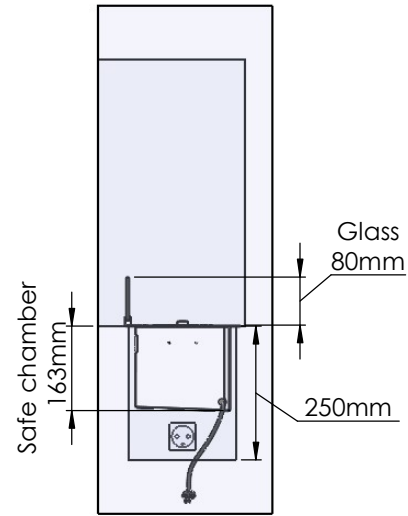

Glass solution 3

Wall cut-out dimensions