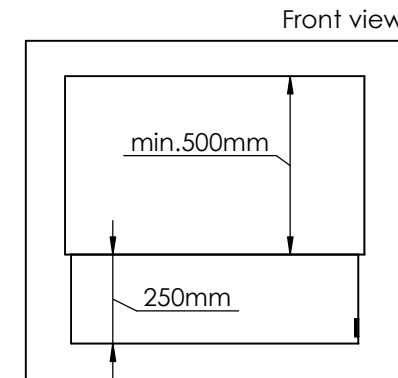

Wall cut-out dimensions

PRINCIPLE
82050

Denver F3
820

Flame Tray 600mm
With Remote control, Tree flame levels
65mm high glass screen

Dimensions in millimeters Page 1 / 1

Decoflame Aps
Vang Mark 2
9380 Vestbjerg
Denmark
Tlf: +45 9630 4800

bestilling@decoflame.dk

Order: -

Customer: -

REKV. NO.: -

Date: -