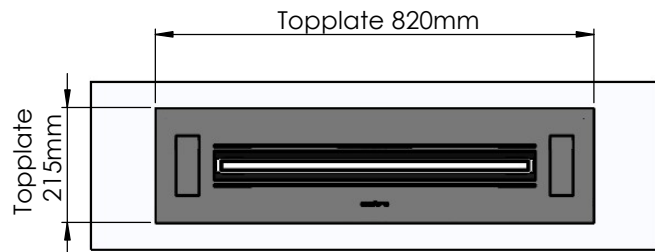

Glass solution 5