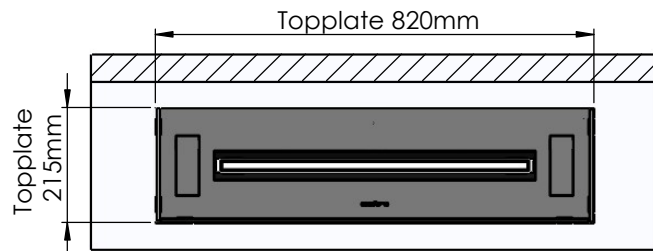

Glass solution 12