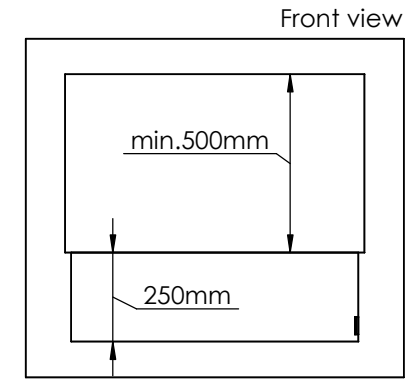

PRINCIPLE
82050

Denver F3
820

Flame Tray 600mm
With Remote control, Tree flame levels
80mm high glass screen

Dimensions in millimeters Page 1 / 1

Decoflame Aps
Vang Mark 2
9380 Vestbjerg
Denmark
Tlf: +45 9630 4800

bestilling@decoflame.dk

Order: -

Customer: -

REKV. NO.: -

Date: -