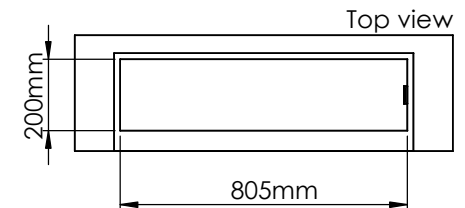

Wall cut-out dimensions

PRINCIPLE
82050

Denver F3
820

Flame Tray 600mm

With Remote control, Tree flame levels

2x65mm high glass screen

Dimensions in millimeters Page 1 / 1

Decoflame Aps
Vang Mark 2
9380 Vestbjerg
Denmark
Tlf: +45 9630 4800

bestilling@decoflame.dk

Order: -

Customer: -

REKV. NO. : -

Date: -