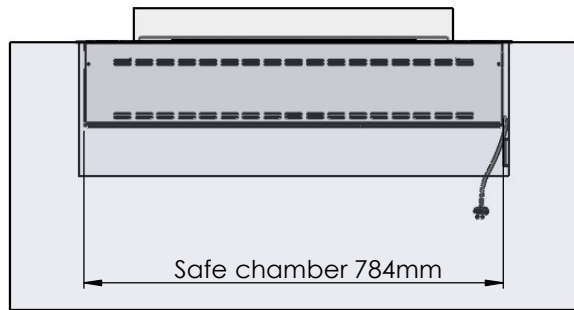

Glass solution 5