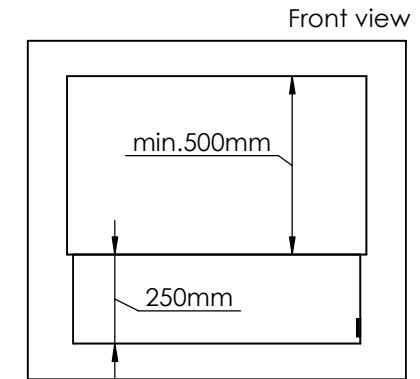

Wall cut-out dimensions

PRINCIPLE
82050

Denver F3
820

Flame Tray 700mm

With Remote control, Tree flame levels

3x80mm high glass screen

Dimensions in millimeters Page 1 / 1

Decoflame Aps
Vang Mark 2
9380 Vestbjerg
Denmark
Tlf: +45 9630 4800

bestilling@decoflame.dk

Order: -

Customer: -

REKV. NO.: -

Date: -