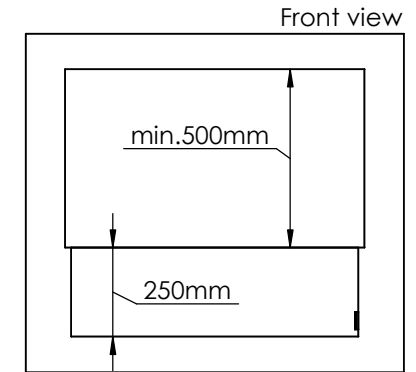

Wall cut-out dimensions

PRINCIPLE
82050

Denver F3
820

Flame Tray 600mm

With Remote control, Tree flame levels

2x80mm high glass screen

Dimensions in millimeters Page 1 / 1

Decoflame Aps
Vang Mark 2
9380 Vestbjerg
Denmark
Tlf: +45 9630 4800

bestilling@decoflame.dk

Order: -

Customer: -

REKV. NO. : -

Date: -