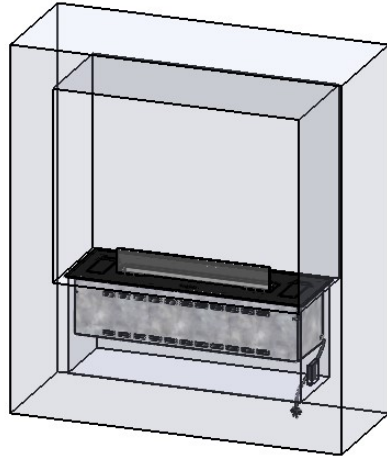

Glass Solutions – Denver F3 & Denver F6

This guide provides an overview of our recommended glass configurations for Denver F3 and Denver F6 electronic burners. The glass design plays an essential role in ensuring stable and safe operation, and every solution is developed to support optimal airflow, proper shielding and a clean, architectural expression.

Glass solution 1
Glass 65mm high 4mm thick

Glass solution 2
Glass 65mm high 4mm thick

Glass solution 3
Glass 80mm high 6-10mm thick

Glass solution 4
Glass 80mm high 6-10mm thick

Glass solution 5
Glass 65mm high 4mm thick