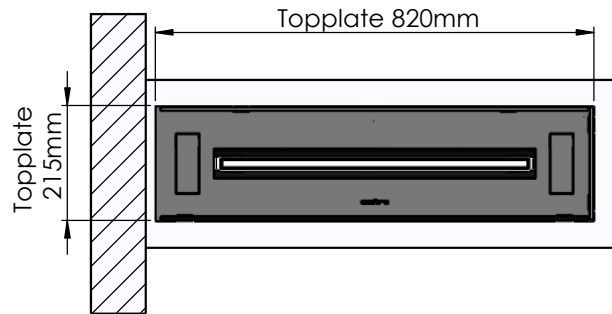

Glass solution 8