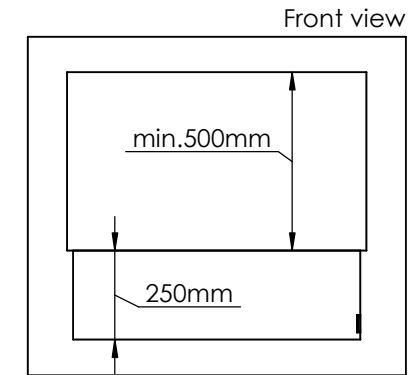

Glass solution 6

Wall cut-out dimensions

PRINCIPLE
82050

Denver F3
820

Flame Tray 600mm
With Remote control, Tree flame levels

Dimensions in millimeters Page 1 / 1

Decoflame Aps
Vang Mark 2
9380 Vestbjerg
Denmark
Tlf: +45 9630 4800

bestilling@decoflame.dk

Order: -

Customer: -

REKV. NO. : -

Date: -