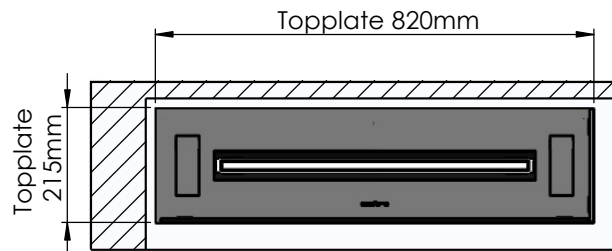

Glass solution 9