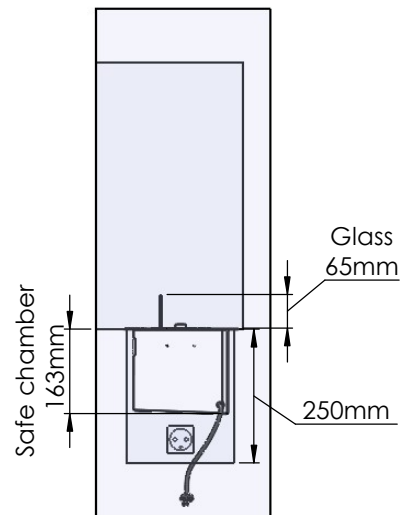

Glass solution 1