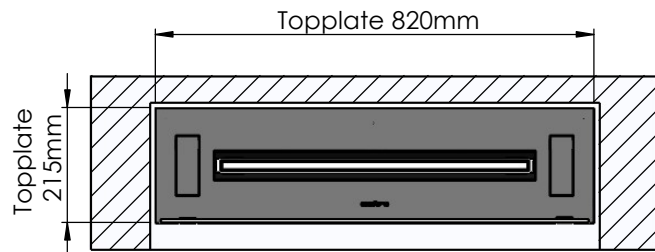

Glass solution 3

Wall cut-out dimensions