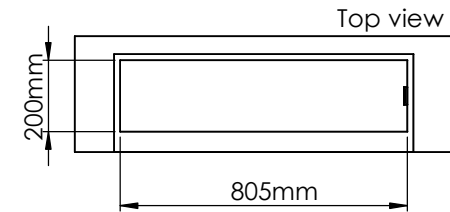

Wall cut-out dimensions

PRINCIPLE
82050

Denver F3
820

Flame Tray 600mm

With Remote control, Tree flame levels

2x80mm high glass screen

Dimensions in millimeters Page 1 / 1

Decoflame Aps
Vang Mark 2
9380 Vestbjerg
Denmark
Tlf: +45 9630 4800

bestilling@decoflame.dk

Order: -

Customer: -

REKV. NO.: -

Dato: -