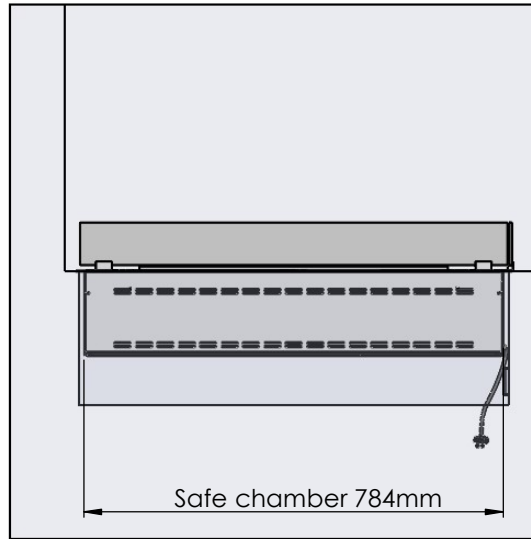

Glass solution 9