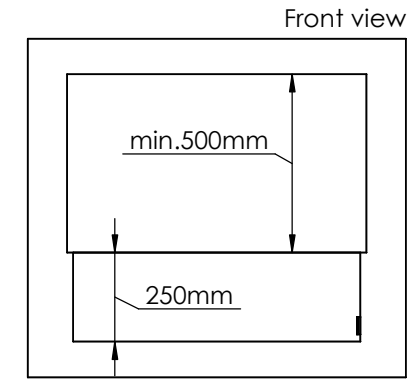

Wall cut-out dimensions

PRINCIPLE
82050

Denver F3
820

Flame Tray 600mm

With Remote control, Tree flame levels

3x80mm high glass screen

Dimensions in millimeters Page 1 / 1

Decoflame Aps
Vang Mark 2
9380 Vestbjerg
Denmark
Tlf: +45 9630 4800

bestilling@decoflame.dk

Order: -

Customer: -

REKV. NO. : -

Date: -