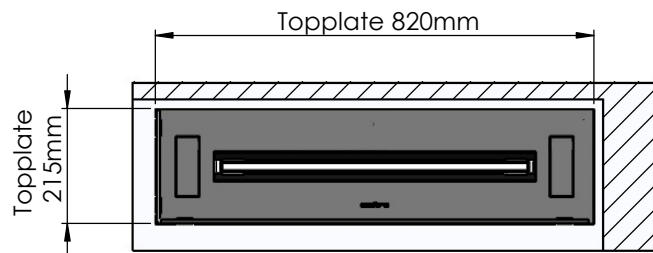

Glass solution 11