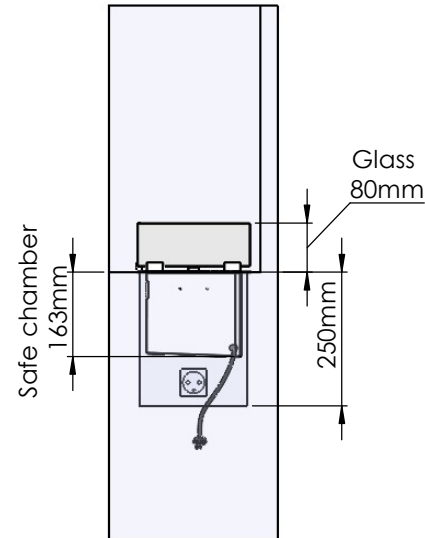

Glass solution 11