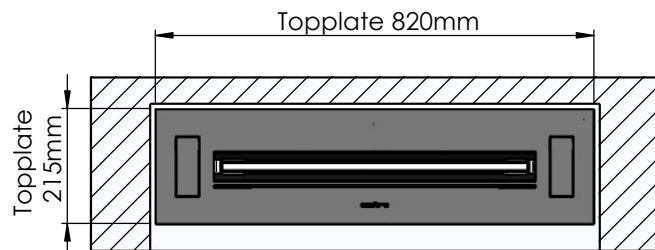

Glass solution 1