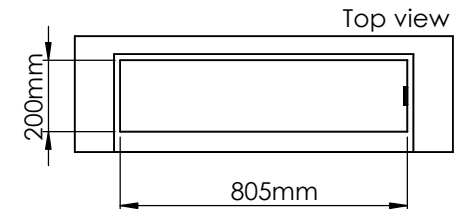

Wall cut-out dimensions

PRINCIPLE
82050

Denver F3
820

Flame Tray 700mm

With Remote control, Tree flame levels

3x80mm high glass screen

Dimensions in millimeters Page 1 / 1

Decoflame Aps
Vang Mark 2
9380 Vestbjerg
Denmark
Tlf: +45 9630 4800

bestilling@decoflame.dk

Order: -

Customer: -

REKV. NO.: -

Date: -