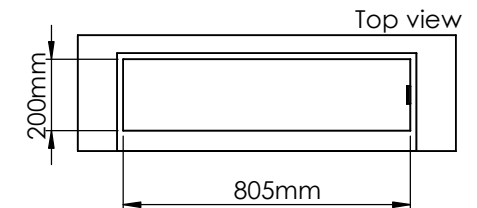

Wall cut-out dimensions

PRINCIPLE
82050

Denver F3
820

Flame Tray 600mm
With Remote control, Tree flame levels
2x80mm high glass screen

Dimensions in millimeters Page 1 / 1

Decoflame Aps
Vang Mark 2
9380 Vestbjerg
Denmark
Tlf: +45 9630 4800

bestilling@decoflame.dk

Order: -

Customer: -

REKV. NO. : -

Date: -