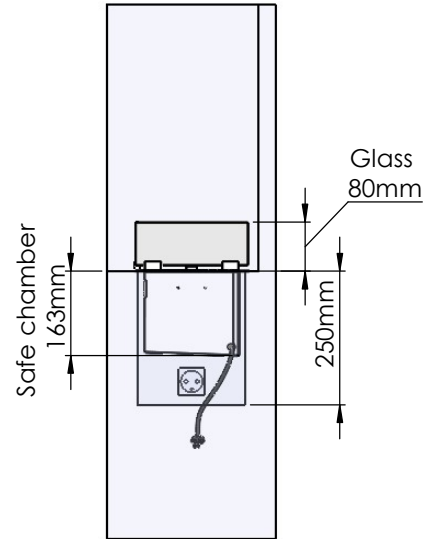

Glass solution 9