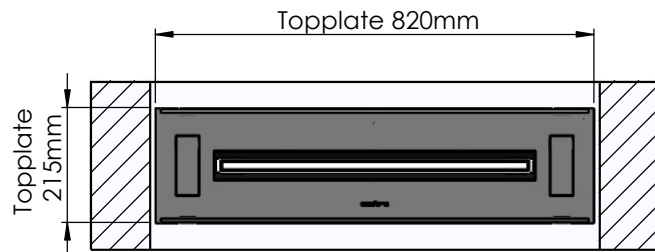

Glass solution 4