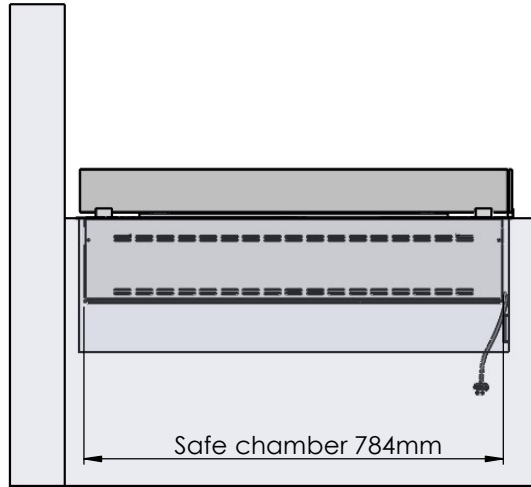

Glass solution 8