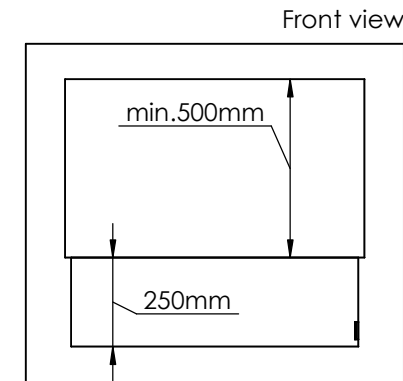

Glass solution 10

Wall cut-out dimensions

PRINCIPLE
82050

Denver F3
820

Flame Tray 600mm

With Remote control, Tree flame levels

3x80mm high glass screen

Dimensions in millimeters Page 1 / 1

Decoflame Aps
Vang Mark 2
9380 Vestbjerg
Denmark
Tlf: +45 9630 4800

bestilling@decoflame.dk

Order: -

Customer: -

REKV. NO.: -

Date: -