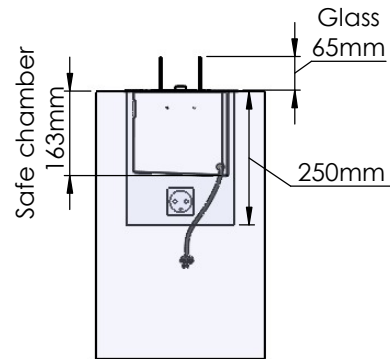

Glass solution 5