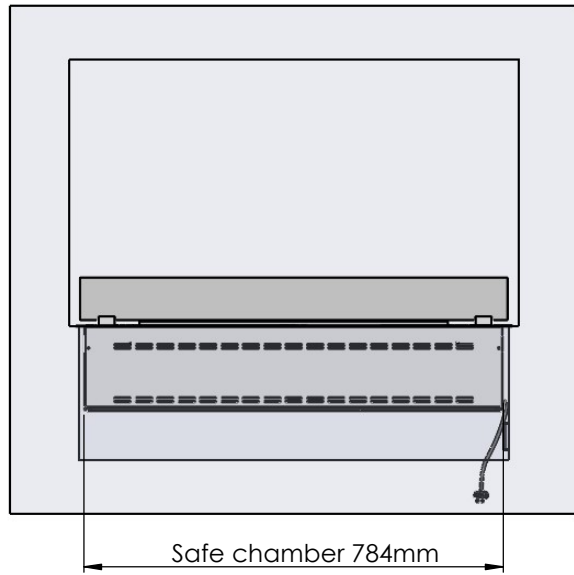

Glass solution 3

Wall cut-out dimensions