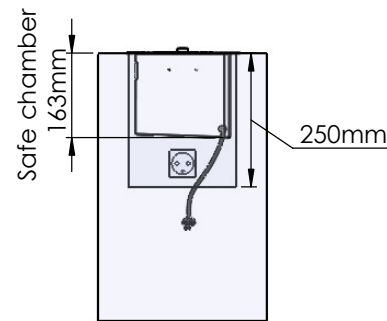

Glass solution 6

Wall cut-out dimensions

PRINCIPLE
82050

Denver F3
820

Flame Tray 600mm
With Remote control, Tree flame levels

Dimensions in millimeters Page 1 / 1

Decoflame Aps
Vang Mark 2
9380 Vestbjerg
Denmark
Tlf: +45 9630 4800

bestilling@decoflame.dk

Order: -

Customer: -

REKV. NO. : -

Date: -