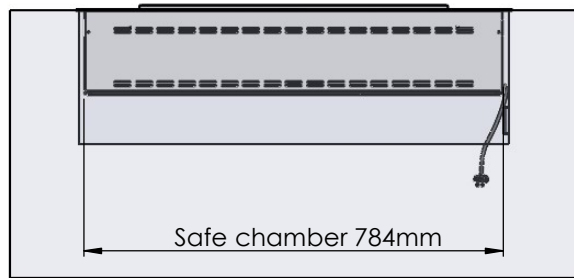

Glass solution 6

Wall cut-out dimensions

PRINCIPLE
82050

Denver F3
820

Flame Tray 600mm
With Remote control, Tree flame levels

Dimensions in millimeters Page 1 / 1

Decoflame Aps
Vang Mark 2
9380 Vestbjerg
Denmark
Tlf: +45 9630 4800

bestilling@decoflame.dk

Order: -

Customer: -

REKV. NO. : -

Date: -