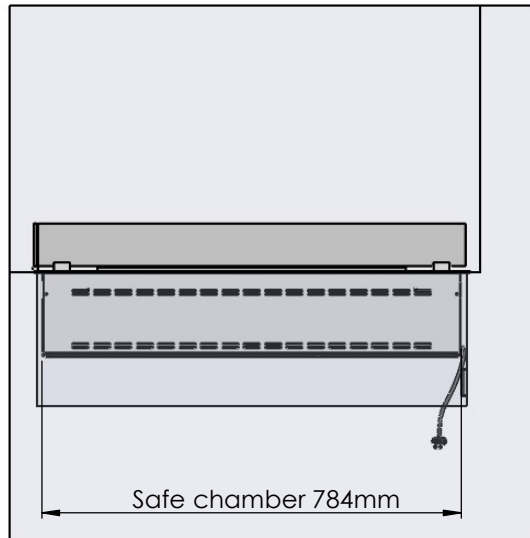

Glass solution 11