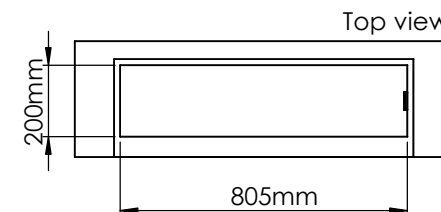

Glass solution 10

Wall cut-out dimensions

PRINCIPLE
82050

Denver F3
820

Flame Tray 600mm

With Remote control, Tree flame levels

3x80mm high glass screen

Dimensions in millimeters Page 1 / 1

Decoflame Aps
Vang Mark 2
9380 Vestbjerg
Denmark
Tlf: +45 9630 4800

bestilling@decoflame.dk

Order: -

Customer: -

REKV. NO.: -

Date: -