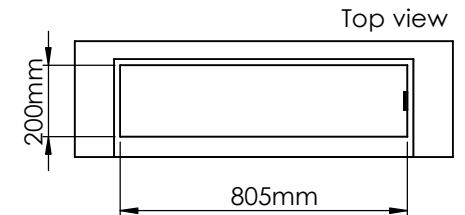

Wall cut-out dimensions

PRINCIPLE
82050

Denver F3
820

Flame Tray 600mm

With Remote control, Tree flame levels

3x80mm high glass screen

Dimensions in millimeters Page 1 / 1

Decoflame Aps
Vang Mark 2
9380 Vestbjerg
Denmark
Tlf: +45 9630 4800

bestilling@decoflame.dk

Order: -

Customer: -

REKV. NO. : -

Date: -