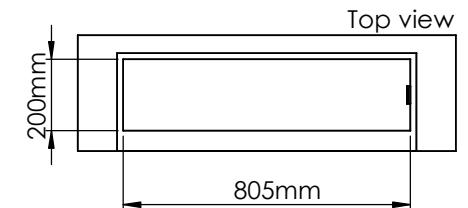

Glass solution 6

Wall cut-out dimensions

PRINCIPLE
82050

Denver F3
820

Flame Tray 600mm
With Remote control, Tree flame levels

Dimensions in millimeters Page 1 / 1

Decoflame Aps
Vang Mark 2
9380 Vestbjerg
Denmark
Tlf: +45 9630 4800

bestilling@decoflame.dk

Order: -

Customer: -

REKV. NO. : -

Date: -