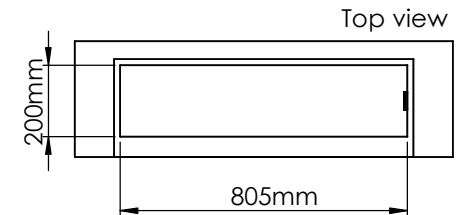

PRINCIPLE
82050

Denver F3
820

Flame Tray 600mm
With Remote control, Tree flame levels
80mm high glass screen

Dimensions in millimeters Page 1 / 1

Decoflame Aps
Vang Mark 2
9380 Vestbjerg
Denmark
Tlf: +45 9630 4800

bestilling@decoflame.dk

Order: -

Customer: -

REKV. NO.: -

Date: -