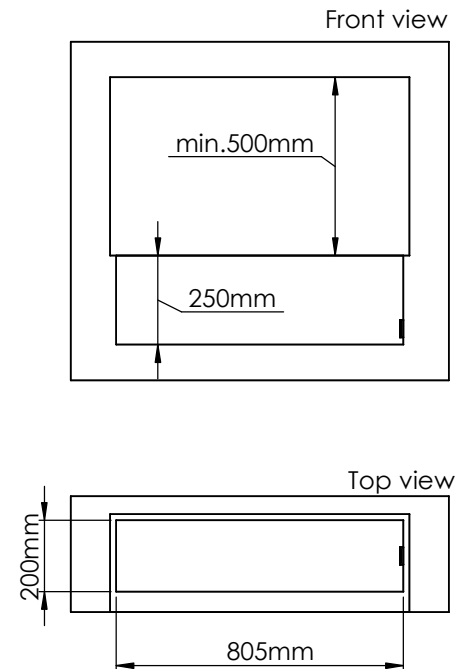

PRINCIPLE
82050

Denver F3
820

Flame Tray 600mm

With Remote control, Tree flame levels

2x65mm high glass screen

Dimensions in millimeters Page 1 / 1

Decoflame Aps
Vang Mark 2
9380 Vestbjerg
Denmark
Tlf: +45 9630 4800

bestilling@decoflame.dk

Order: -

Customer: -

REKV. NO.: -

Date: -