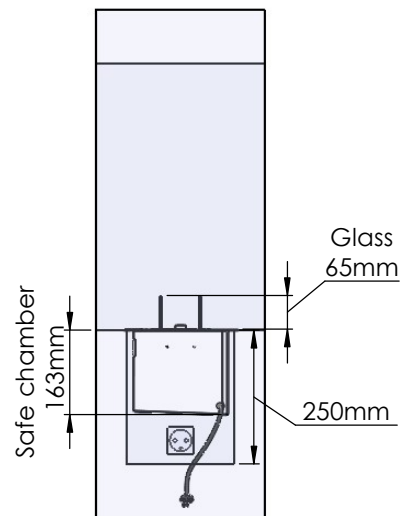

Glass solution 2

Wall cut-out dimensions