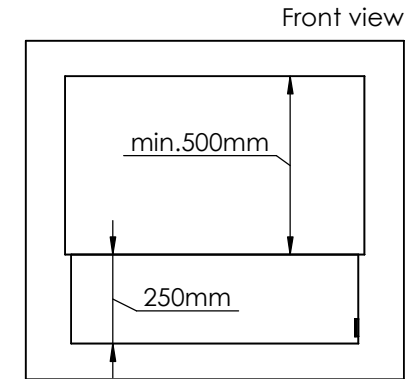

Wall cut-out dimensions

PRINCIPLE
82050

Denver F3
820

Flame Tray 600mm

With Remote control, Tree flame levels

2x65mm high glass screen

Dimensions in millimeters Page 1 / 1

Decoflame Aps
Vang Mark 2
9380 Vestbjerg
Denmark
Tlf: +45 9630 4800

bestilling@decoflame.dk

Order: -

Customer: -

REKV. NO. : -

Date: -