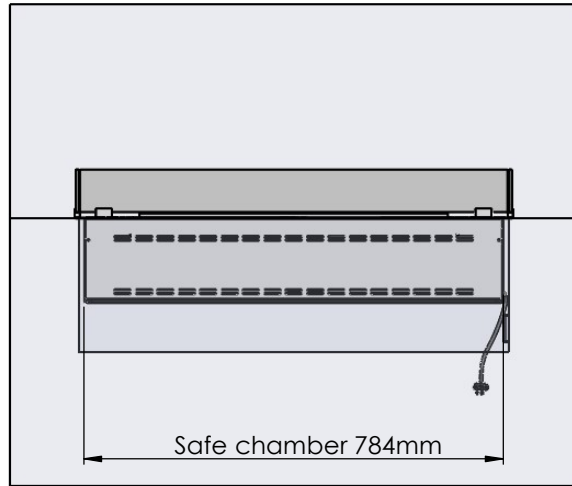

Glass solution 12