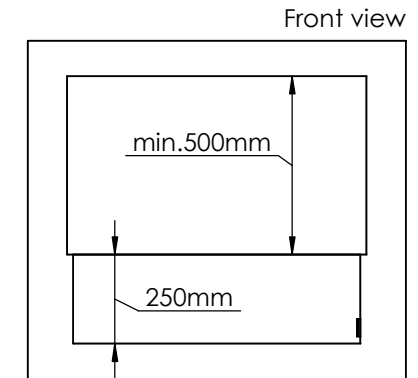

Wall cut-out dimensions

PRINCIPLE
82050

Denver F3
820

Flame Tray 600mm
With Remote control, Tree flame levels
2x80mm high glass screen

Dimensions in millimeters Page 1 / 1

Decoflame Aps
Vang Mark 2
9380 Vestbjerg
Denmark
Tlf: +45 9630 4800

bestilling@decoflame.dk

Order: -

Customer: -

REKV. NO. : -

Date: -