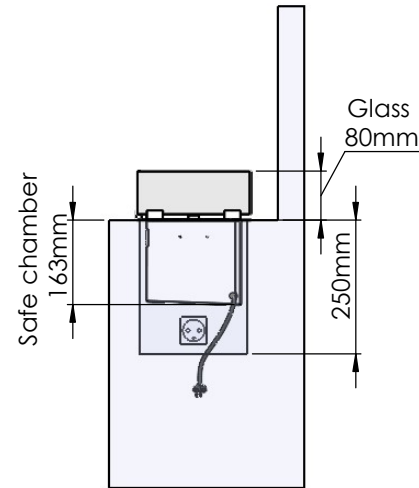

Glass solution 12