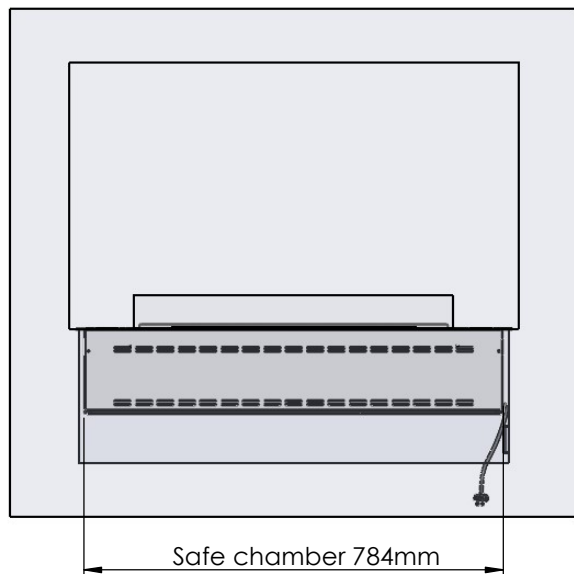

Glass solution 1