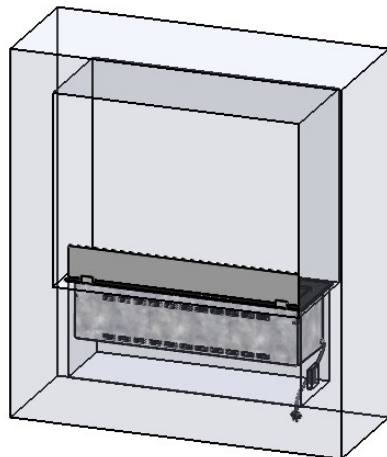

Glass Solutions – Denver F3 & Denver F6

This guide provides an overview of our recommended glass configurations for Denver F3 and Denver F6 electronic burners. The glass design plays an essential role in ensuring stable and safe operation, and every solution is developed to support optimal airflow, proper shielding and a clean, architectural expression.

Glass solution 1
Glass 65mm high 4mm thick

Glass solution 2
Glass 65mm high 4mm thick

Glass solution 3
Glass 80mm high 6-10mm thick

Glass solution 4
Glass 80mm high 6-10mm thick

Glass solution 5
Glass 65mm high 4mm thick