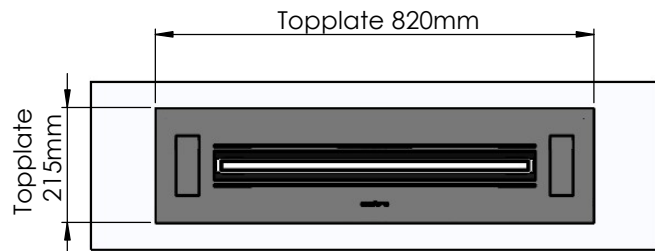

Glass solution 6

Wall cut-out dimensions

PRINCIPLE
82050

Denver F3
820

Flame Tray 600mm
With Remote control, Tree flame levels

Dimensions in millimeters Page 1 / 1

Decoflame Aps
Vang Mark 2
9380 Vestbjerg
Denmark
Tlf: +45 9630 4800

bestilling@decoflame.dk

Order: -

Customer: -

REKV. NO. : -

Date: -