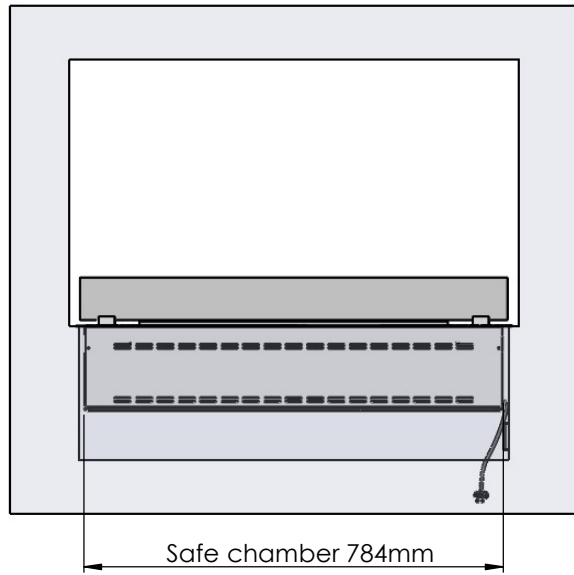

Glass solution 4