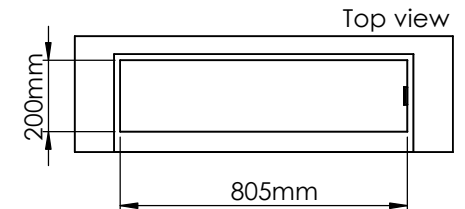

Wall cut-out dimensions

PRINCIPLE
82050

Denver F3
820

Flame Tray 600mm

With Remote control, Tree flame levels

2x80mm high glass screen

Dimensions in millimeters Page 1 / 1

Decoflame Aps
Vang Mark 2
9380 Vestbjerg
Denmark
Tlf: +45 9630 4800

bestilling@decoflame.dk

Order: -

Customer: -

REKV. NO. : -

Date: -