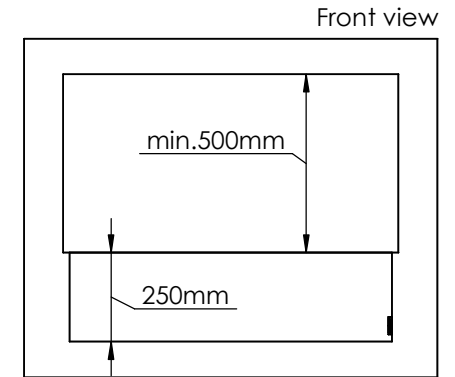

Wall cut-out dimensions

PRINCIPLE
82100

Denver F3
920

Flame Tray 700mm

With Remote control, Tree flame levels

2x80mm high glass screen

Dimensions in millimeters Page 1 / 1

Decoflame Aps
Vang Mark 2
9380 Vestbjerg
Denmark
Tlf: +45 9630 4800

bestilling@decoflame.dk

Order: -

Customer: -

REKV. NO. : -

Dato: -