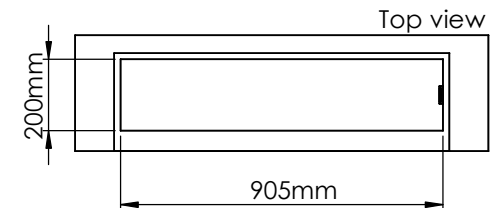

Wall cut-out dimensions

PRINCIPLE
82100

Denver F3
920

Flame Tray 700mm
With Remote control, Tree flame levels

Dimensions in millimeters Page 1 / 1

Decoflame Aps
Vang Mark 2
9380 Vestbjerg
Denmark
Tlf: +45 9630 4800

bestilling@decoflame.dk

Order: -

Customer: -

REKV. NO. : -

Dato: -