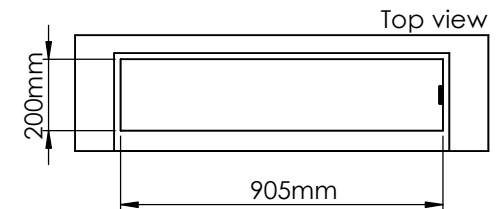

Wall cut-out dimensions

PRINCIPLE
82100

Denver F3
920

Flame Tray 700mm
With Remote control, Tree flame levels
2x65mm high glass screen

Dimensions in millimeters Page 1 / 1

Decoflame Aps
Vang Mark 2
9380 Vestbjerg
Denmark
Tlf: +45 9630 4800

bestilling@decoflame.dk

Order: -

Customer: -

REKV. NO. : -

Dato: -