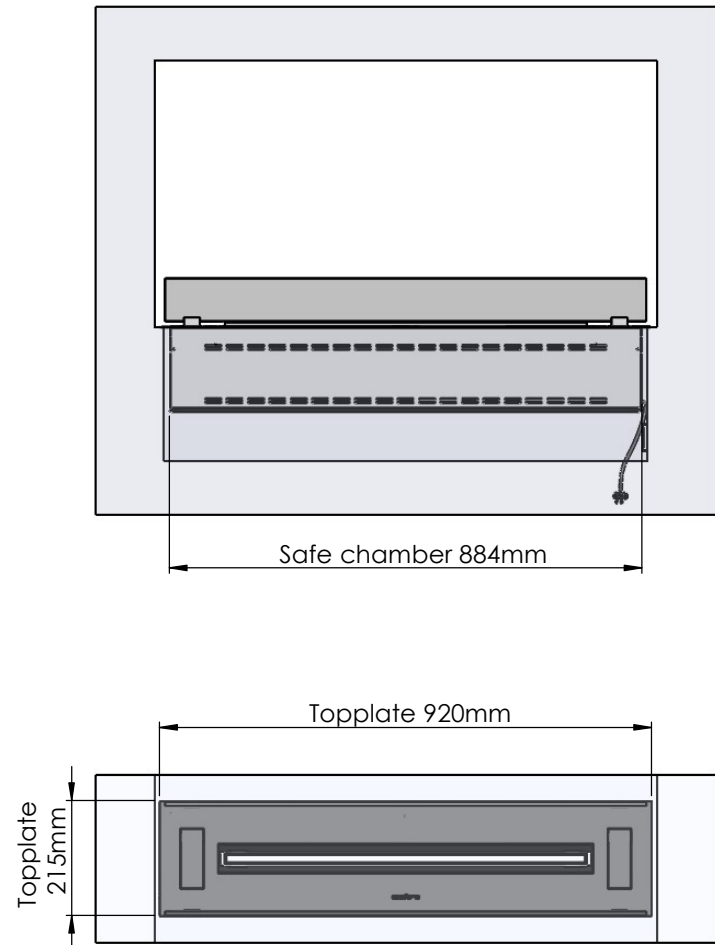

Glass solution 4

Wall cut-out dimensions