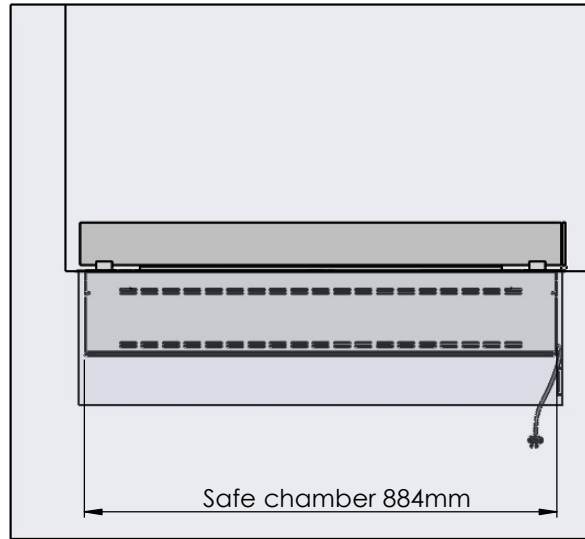

Glass solution 9