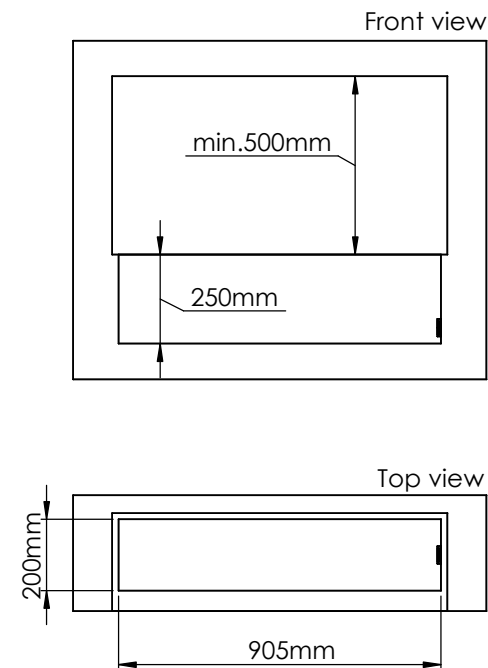

Wall cut-out dimensions

PRINCIPLE
82100

Denver F3
920

Flame Tray 700mm
With Remote control, Tree flame levels
3x80mm high glass screen

Dimensions in millimeters Page 1 / 1

Decoflame Aps
Vang Mark 2
9380 Vestbjerg
Denmark
Tlf: +45 9630 4800

bestilling@decoflame.dk

Order: -

Customer: -

REKV. NO. : -

Date: -