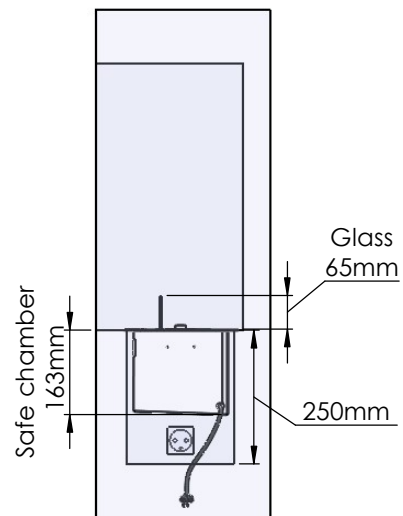

Glass solution 1