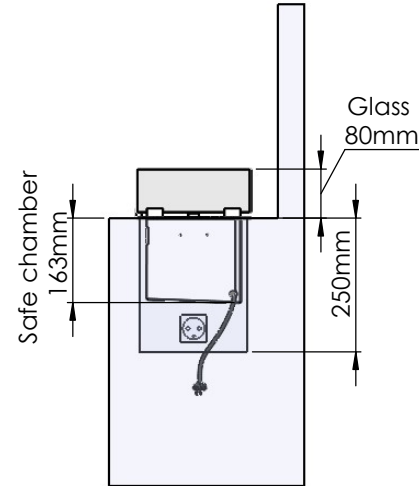

Glass solution 12