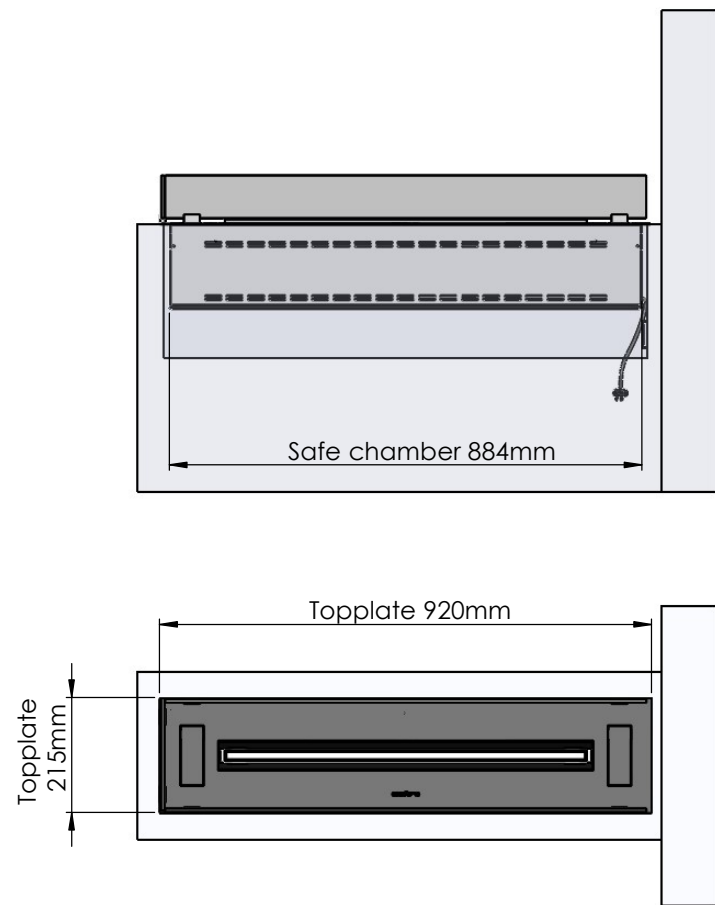

Glass solution 10