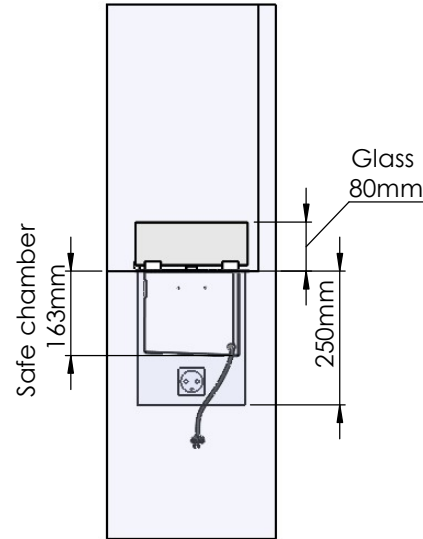

Glass solution 9