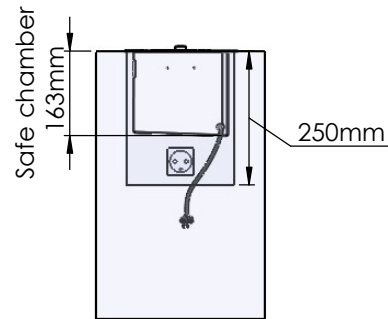

Glass solution 6