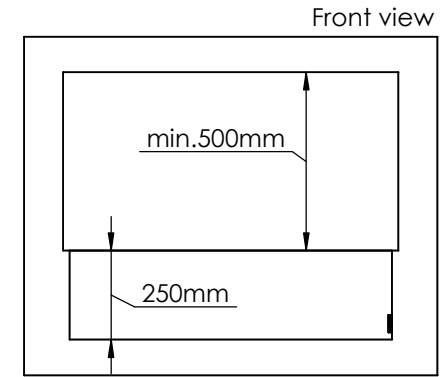

Wall cut-out dimensions

PRINCIPLE
82100

Denver F3
920

Flame Tray 700mm
With Remote control, Tree flame levels
2x65mm high glass screen

Dimensions in millimeters Page 1 / 1

Decoflame Aps
Vang Mark 2
9380 Vestbjerg
Denmark
Tlf: +45 9630 4800

bestilling@decoflame.dk

Order: -

Customer: -

REKV. NO. : -

Dato: -