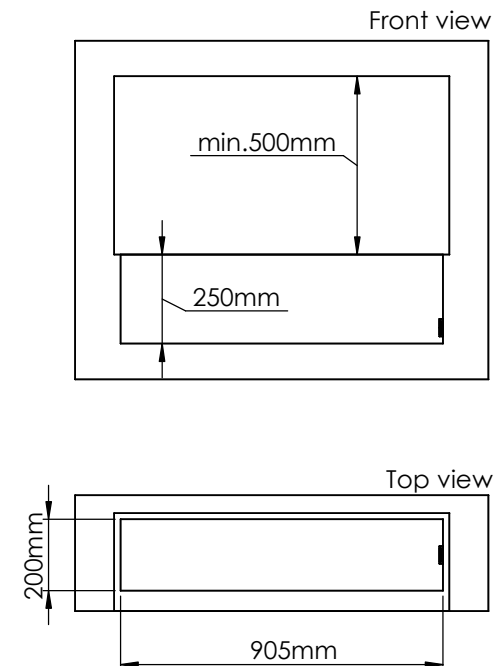

PRINCIPLE
82100

Denver F3
920

Flame Tray 700mm
With Remote control, Tree flame levels
2x65mm high glass screen

Dimensions in millimeters Page 1 / 1

Decoflame Aps
Vang Mark 2
9380 Vestbjerg
Denmark
Tlf: +45 9630 4800

bestilling@decoflame.dk

Order: -

Customer: -

REKV. NO.: -

Date: -