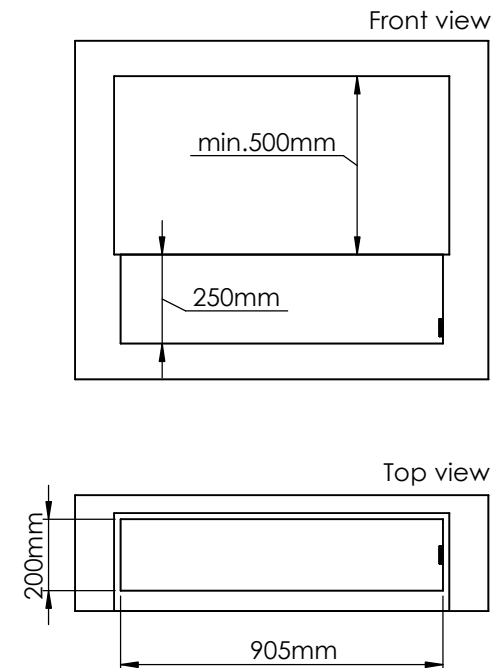

Wall cut-out dimensions

PRINCIPLE
82100

Denver F3
920

Flame Tray 700mm
With Remote control, Tree flame levels
80mm high glass screen

Dimensions in millimeters Page 1 / 1

Decoflame Aps
Vang Mark 2
9380 Vestbjerg
Denmark
Tlf: +45 9630 4800

bestilling@decoflame.dk

Order: -

Customer: -

REKV. NO.: -

Date: -