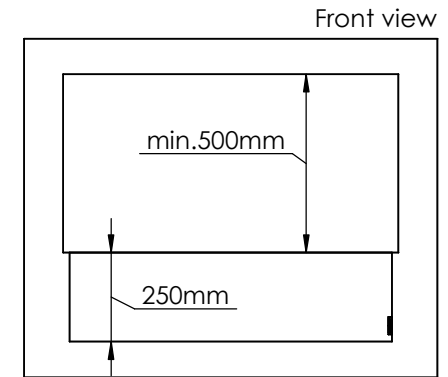

Wall cut-out dimensions

PRINCIPLE
82100

Denver F3
920

Flame Tray 700mm
With Remote control, Tree flame levels

Dimensions in millimeters Page 1 / 1

Decoflame Aps
Vang Mark 2
9380 Vestbjerg
Denmark
Tlf: +45 9630 4800

bestilling@decoflame.dk

Order: -

Customer: -

REKV. NO. : -

Dato: -