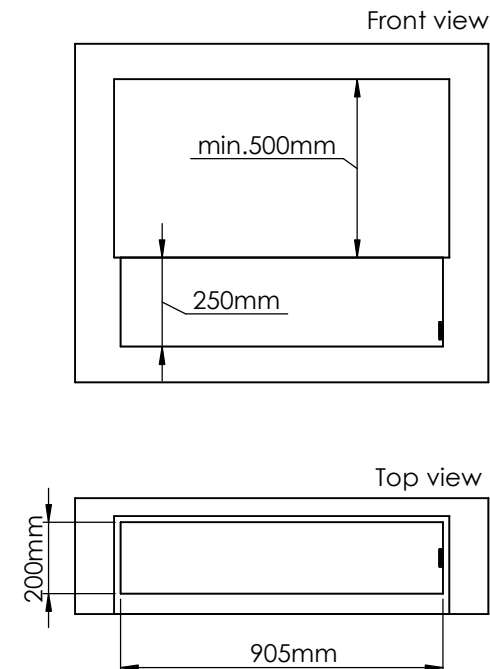

Wall cut-out dimensions

PRINCIPLE
82100

Denver F3
920

Flame Tray 700mm
With Remote control, Tree flame levels
65mm high glass screen

Dimensions in millimeters Page 1 / 1

Decoflame Aps
Vang Mark 2
9380 Vestbjerg
Denmark
Tlf: +45 9630 4800

bestilling@decoflame.dk

Order: -

Customer: -

REKV. NO. : -

Date: -