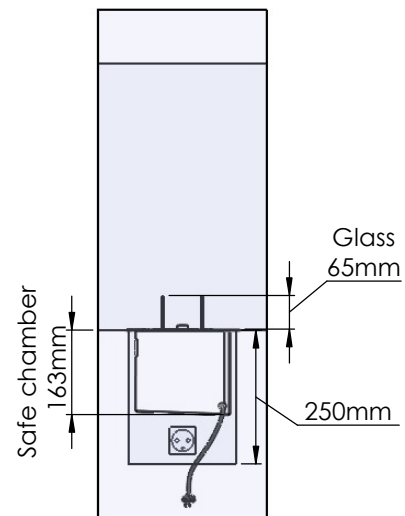

Glass solution 2

Wall cut-out dimensions