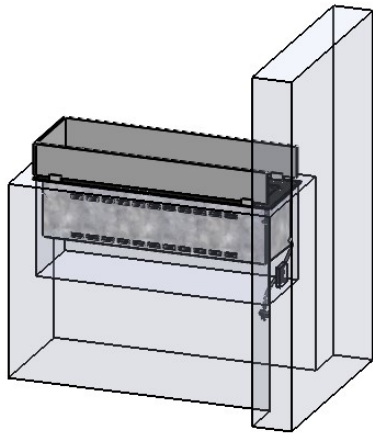

**Glass solution 6**  
No Glass

**Glass solution 7**  
Not possible

**Glass solution 8**  
Glass 80mm high 6-10mm

**Glass solution 9**  
Glass 80mm high 6-10mm thick

**Glass solution 12**  
Glass 80mm high 6-10mm thick

Glass solution 1

Wall cut-out dimensions

**PRINCIPLE**  
82100

**Denver F3**  
920

Flame Tray 700mm  
With Remote control, Tree flame levels  
65mm high glass screen

Dimensions in millimeters Page 1 / 1

Decoflame Aps  
Vang Mark 2  
9380 Vestbjerg  
Denmark  
Tlf: +45 9630 4800