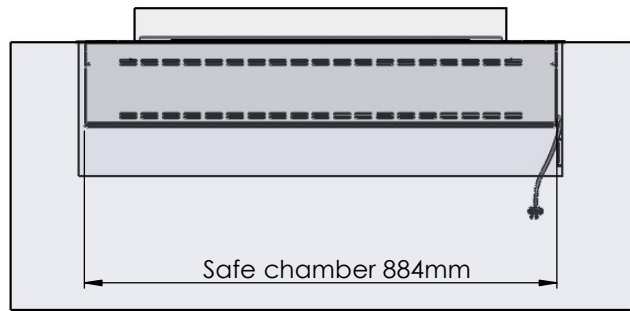

Glass solution 5