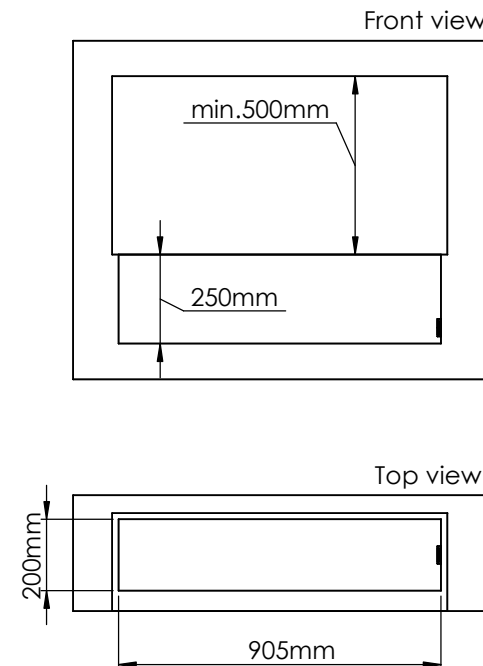

Wall cut-out dimensions

PRINCIPLE
82100

Denver F3
920

Flame Tray 700mm
With Remote control, Tree flame levels
3x80mm high glass screen

Dimensions in millimeters Page 1 / 1

Decoflame Aps
Vang Mark 2
9380 Vestbjerg
Denmark
Tlf: +45 9630 4800

bestilling@decoflame.dk

Order: -

Customer: -

REKV. NO. : -

Date: -