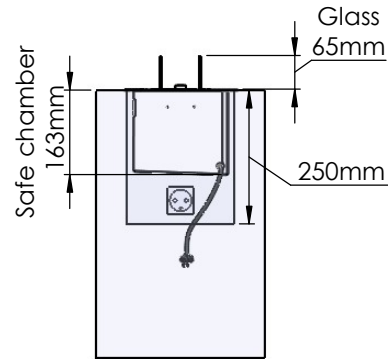

Glass solution 5