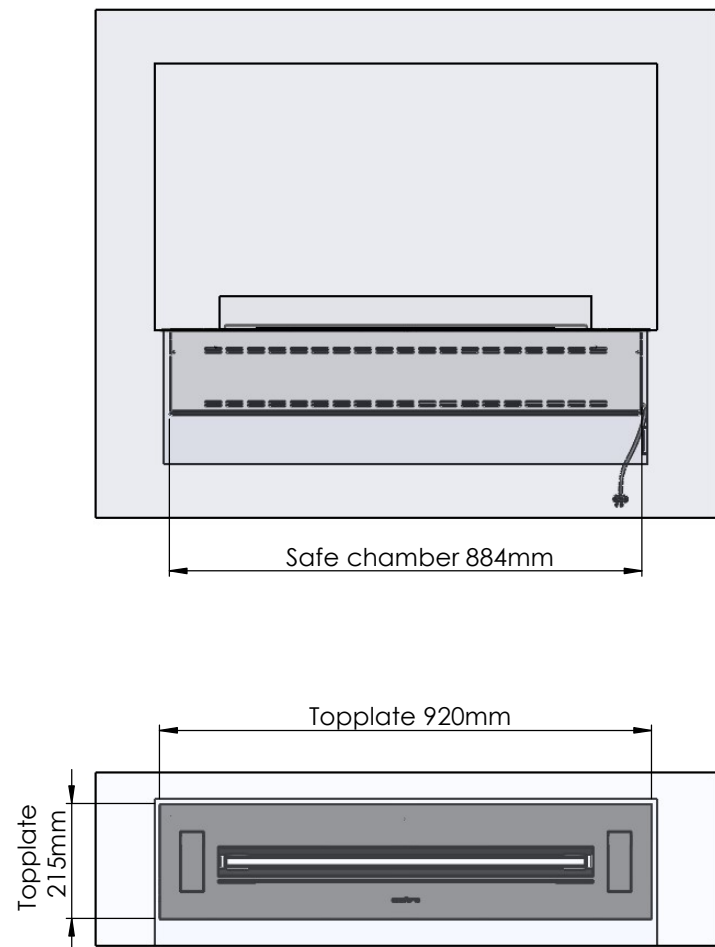

Glass solution 1