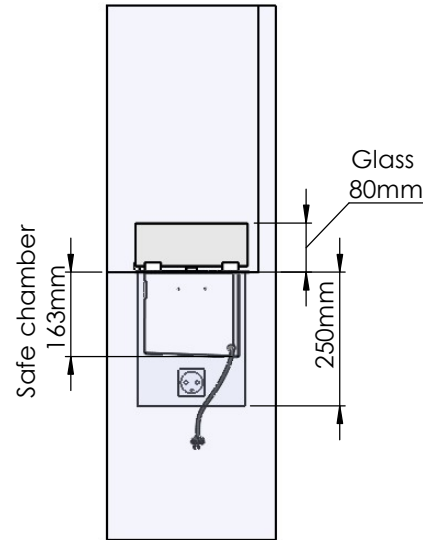

Glass solution 11