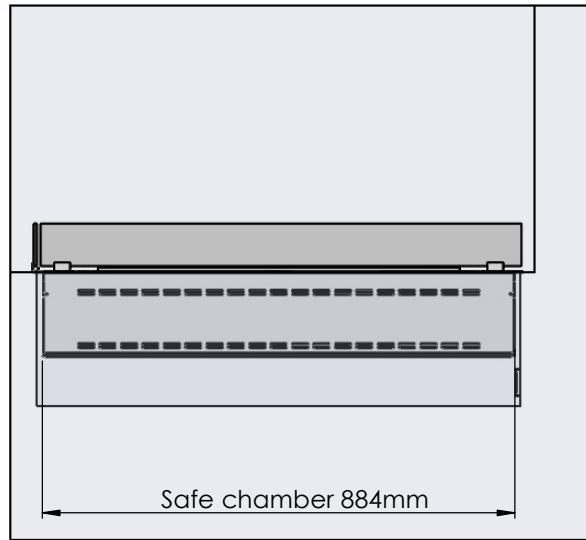

Glass solution 11