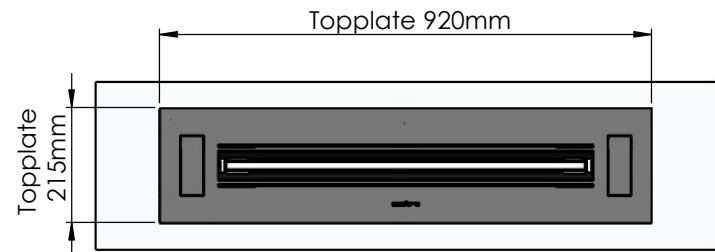

Glass solution 6