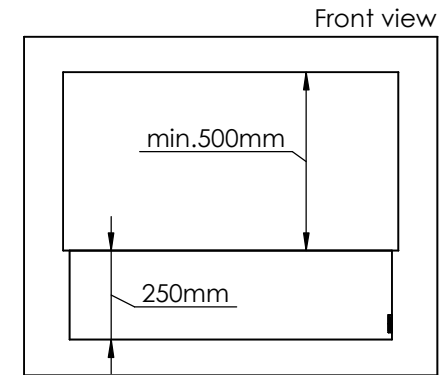

Wall cut-out dimensions

PRINCIPLE
82100

Denver F3
920

Flame Tray 700mm

With Remote control, Tree flame levels

3x80mm high glass screen

Dimensions in millimeters Page 1 / 1

Decoflame Aps
Vang Mark 2
9380 Vestbjerg
Denmark
Tlf: +45 9630 4800

bestilling@decoflame.dk

Order: -

Customer: -

REKV. NO.: -

Date: -