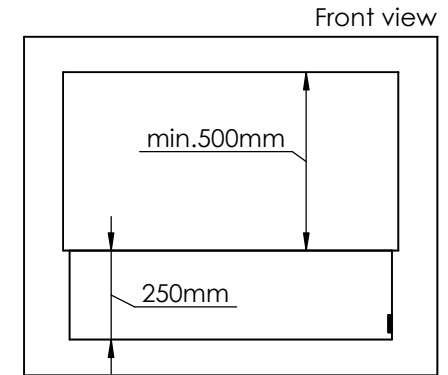

Wall cut-out dimensions

PRINCIPLE
82100

Denver F3
920

Flame Tray 700mm

With Remote control, Tree flame levels

2x80mm high glass screen

Dimensions in millimeters Page 1 / 1

Decoflame Aps
Vang Mark 2
9380 Vestbjerg
Denmark
Tlf: +45 9630 4800

bestilling@decoflame.dk

Order: -

Customer: -

REKV. NO. : -

Date: -