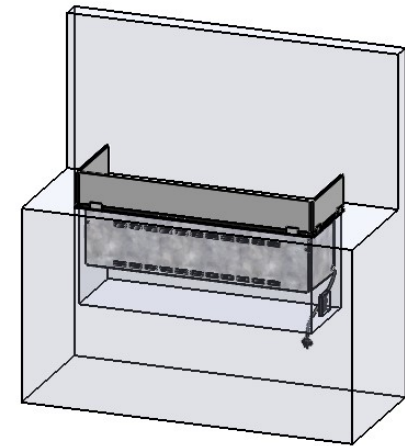

**Glass solution 1**  
Glass 65mm high 4mm thick

**Glass solution 2**  
Glass 65mm high 4mm thick

**Glass solution 3**  
Glass 80mm high 6-10mm thick

**Glass solution 4**  
Glass 80mm high 6-10mm thick

**Glass solution 5**  
Glass 65mm high 4mm thick

**Glass solution 6**  
No Glass

**Glass solution 7**  
Not possible

**Glass solution 8**  
Glass 80mm high 6-10mm

**Glass solution 9**  
Glass 80mm high 6-10mm thick

**Glass solution 12**  
Glass 80mm high 6-10mm thick

Glass solution 1

Wall cut-out dimensions

**PRINCIPLE**  
82100

**Denver F3**  
920

Flame Tray 700mm  
With Remote control, Tree flame levels  
65mm high glass screen

Dimensions in millimeters Page 1 / 1

Decoflame Aps  
Vang Mark 2  
9380 Vestbjerg  
Denmark  
Tlf: +45 9630 4800