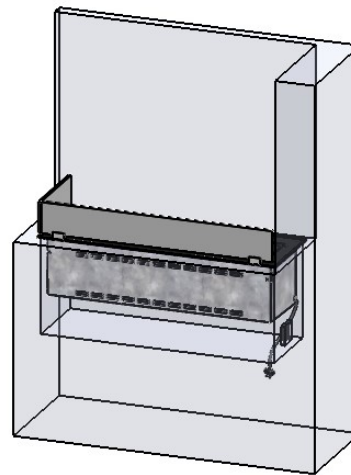

Glass solution 11
Glass 80mm high 6-10mm thick

Decoflame ApS
Vang Mark 2
9380 Vestbjerg
Denmark
Tlf: +45 9630 4800
bestilling@decoflame.dk

Copyright of Decoflame ApS
Denmark,
whose property this document
remains.
No part thereof may be
disclosed, copied, duplicated
or in any other way made use
of, except with the approval
of Decoflame ApS
Decoflame Denmark