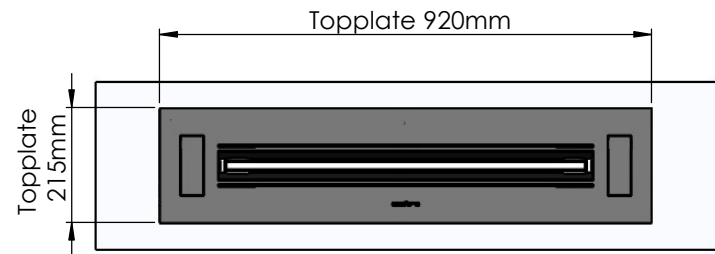

Glass solution 5