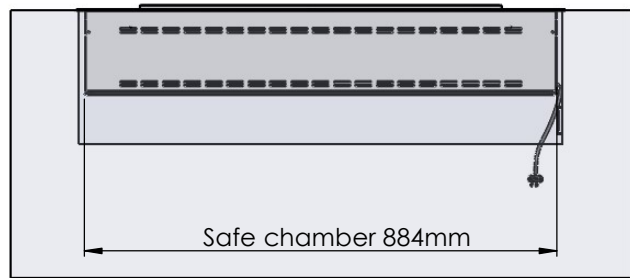

Glass solution 6