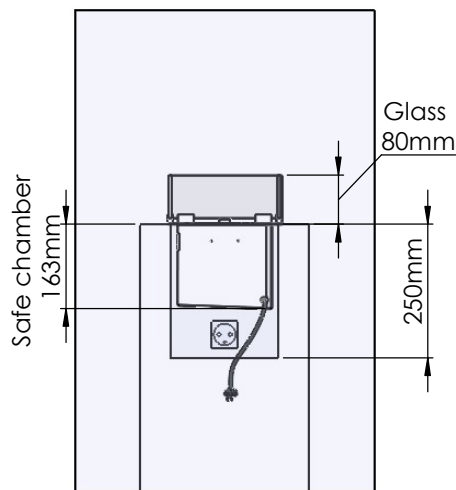

Glass solution 10