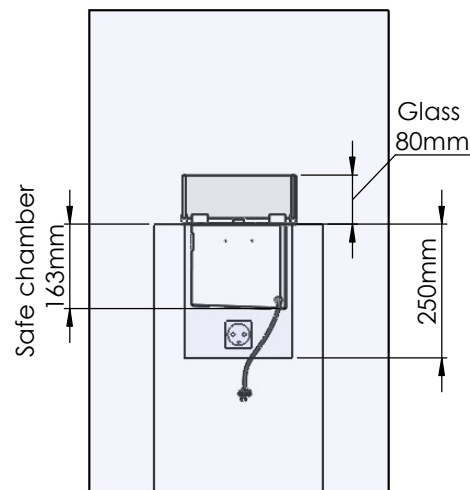

Glass solution 8