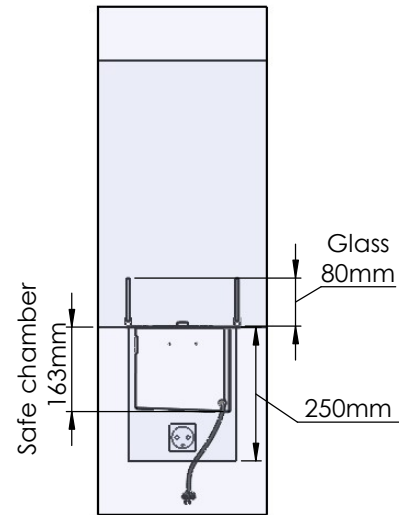

Glass solution 4

Wall cut-out dimensions