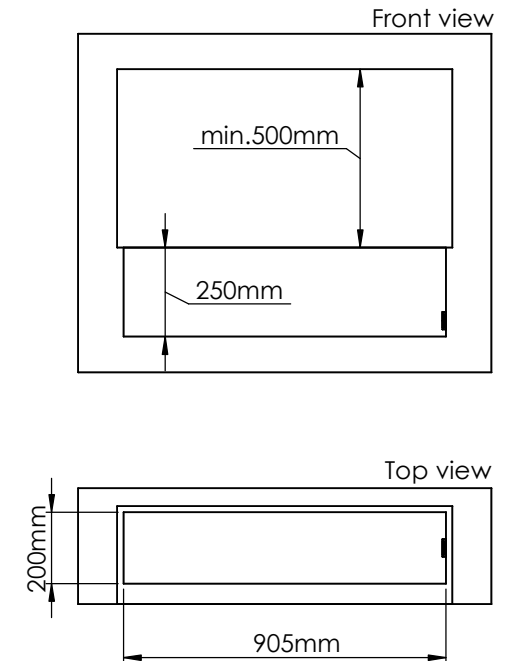

PRINCIPLE
82100

Denver F3
920

Flame Tray 700mm
With Remote control, Tree flame levels
2x80mm high glass screen

Dimensions in millimeters Page 1 / 1

Decoflame Aps
Vang Mark 2
9380 Vestbjerg
Denmark
Tlf: +45 9630 4800

bestilling@decoflame.dk

Order: -

Customer: -

REKV. NO.: -

Date: -