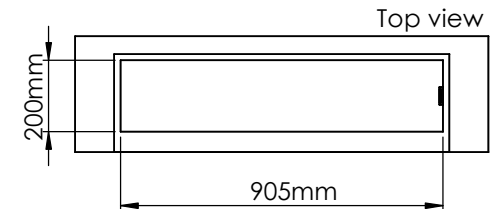

Wall cut-out dimensions

PRINCIPLE
82100

Denver F3
920

Flame Tray 700mm

With Remote control, Tree flame levels

3x80mm high glass screen

Dimensions in millimeters Page 1 / 1

Decoflame Aps
Vang Mark 2
9380 Vestbjerg
Denmark
Tlf: +45 9630 4800

bestilling@decoflame.dk

Order: -

Customer: -

REKV. NO.: -

Date: -