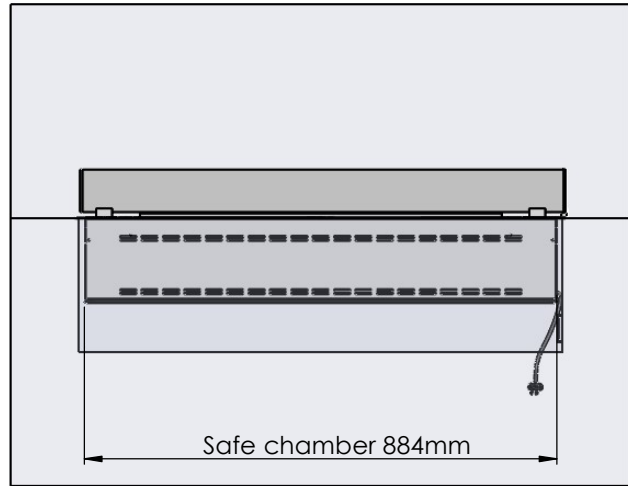

Glass solution 12