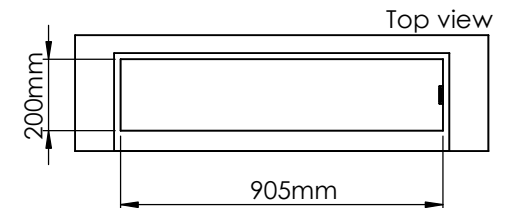

Wall cut-out dimensions

PRINCIPLE
82100

Denver F3
920

Flame Tray 700mm

With Remote control, Tree flame levels

2x80mm high glass screen

Dimensions in millimeters Page 1 / 1

Decoflame Aps
Vang Mark 2
9380 Vestbjerg
Denmark
Tlf: +45 9630 4800

bestilling@decoflame.dk

Order: -

Customer: -

REKV. NO. : -

Dato: -