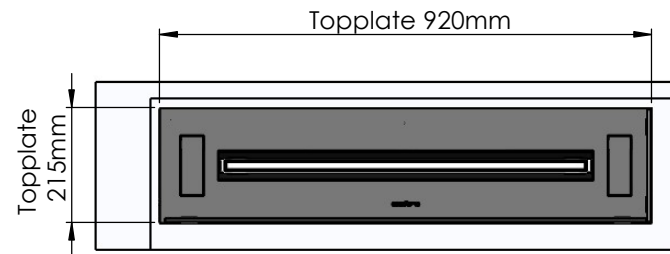

Glass solution 9