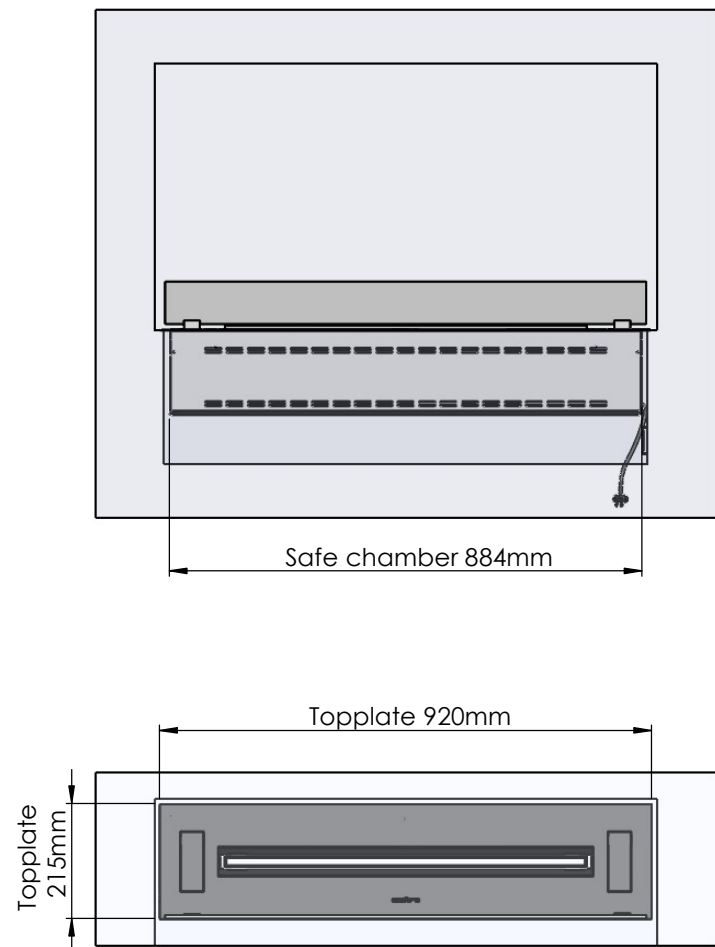

Glass solution 3