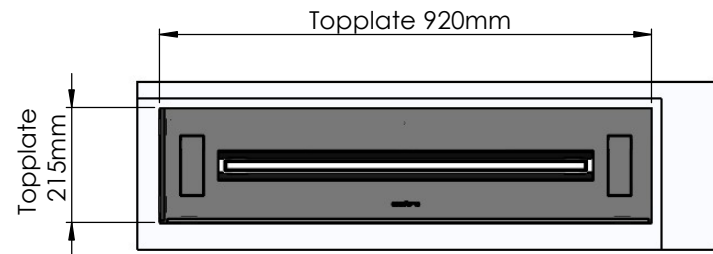

Glass solution 11