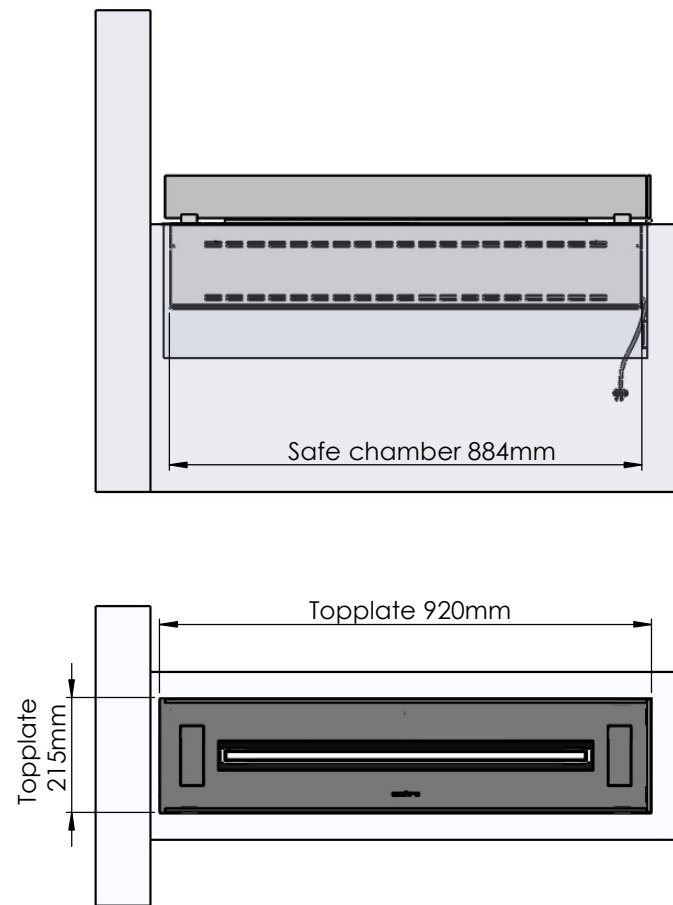

Glass solution 8