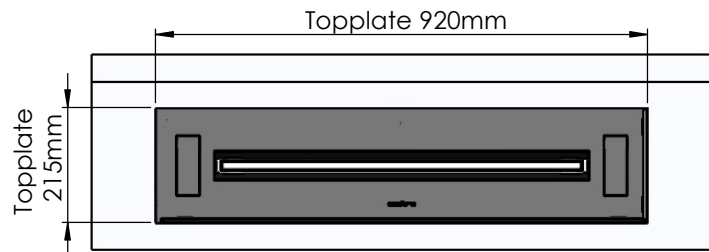

Wall cut-out dimensions

PRINCIPLE
82100

Denver F3
920

Flame Tray 700mm

With Remote control, Tree flame levels

3x80mm high glass screen

Dimensions in millimeters Page 1 / 1

Decoflame Aps
Vang Mark 2
9380 Vestbjerg
Denmark
Tlf: +45 9630 4800

bestilling@decoflame.dk

Order: -

Customer: -

REKV. NO.: -

Date: -