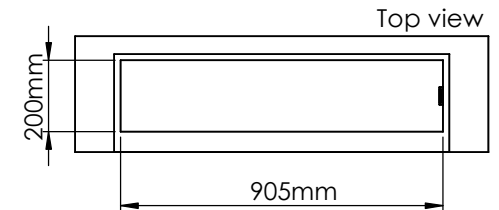

Wall cut-out dimensions

PRINCIPLE
82100

Denver F3
920

Flame Tray 700mm

With Remote control, Tree flame levels

2x80mm high glass screen

Dimensions in millimeters Page 1 / 1

Decoflame Aps
Vang Mark 2
9380 Vestbjerg
Denmark
Tlf: +45 9630 4800

bestilling@decoflame.dk

Order: -

Customer: -

REKV. NO. : -

Date: -