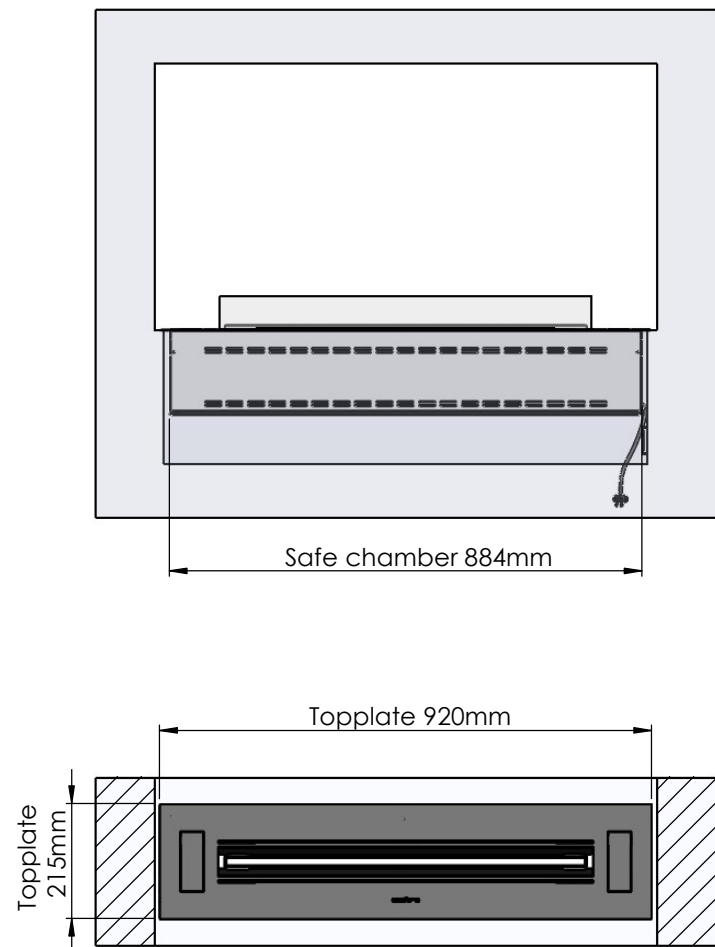

Glass solution 2

Wall cut-out dimensions